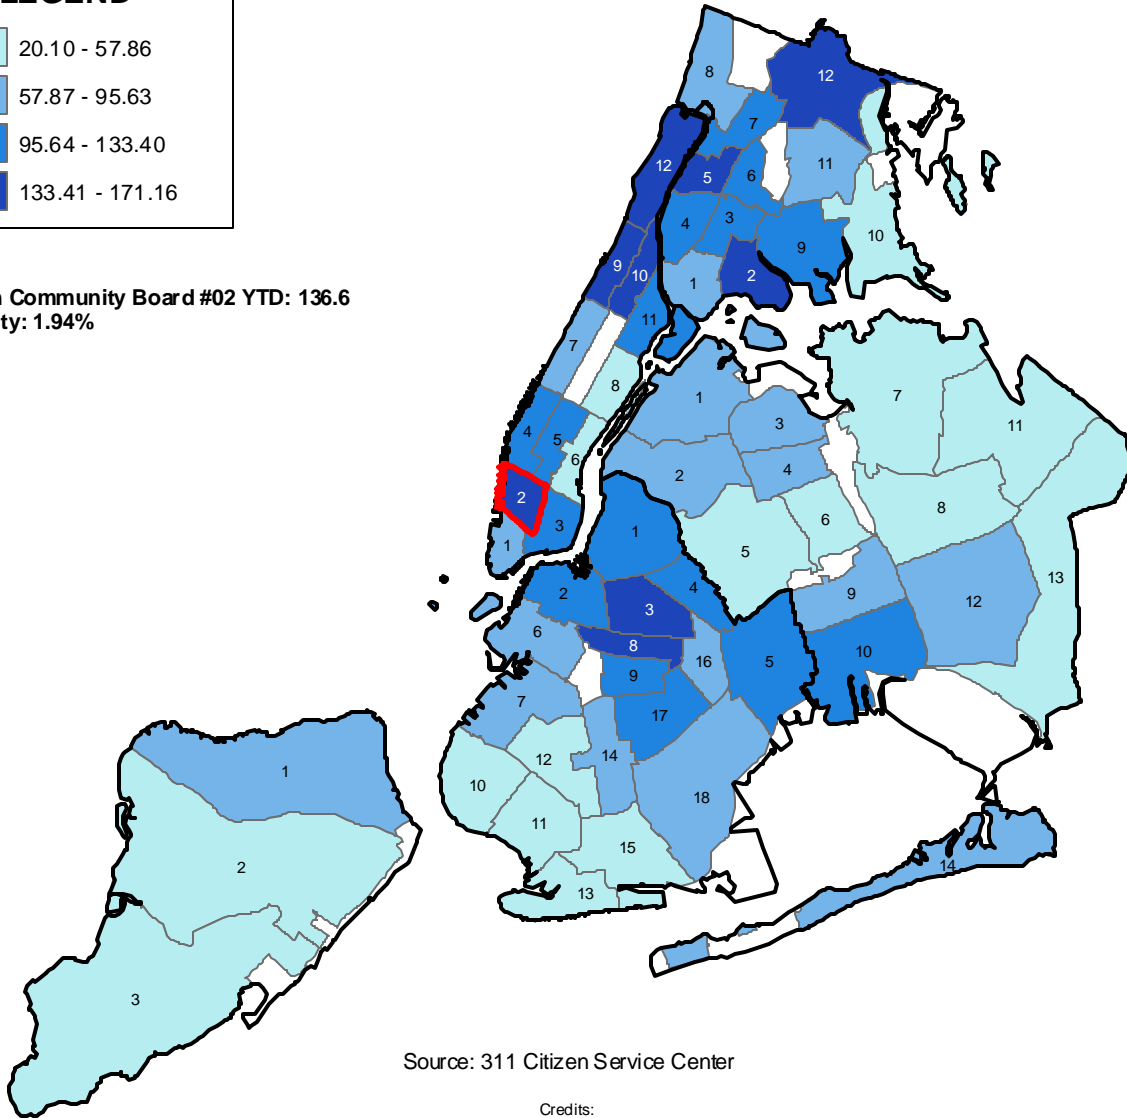

Complaints Regarding Noise (per 10,000 residents) by Community Board Fiscal 2010, September YTD

LEGEND

Manhattan Community Board #02 YTD: 136.6
% of All City: 1.94%

Source: 311 Citizen Service Center

Credits:
 NYC base map provided by the Department of Information Technology and Telecommunications GIS Utility.
 Map compiled by PlanGraphics, Inc.

Data may include duplicate complaints/requests for services and are reported whether or not they are founded. Complaints/requests for services may also be received through other channels such as NYC.gov and direct contact with an agency.