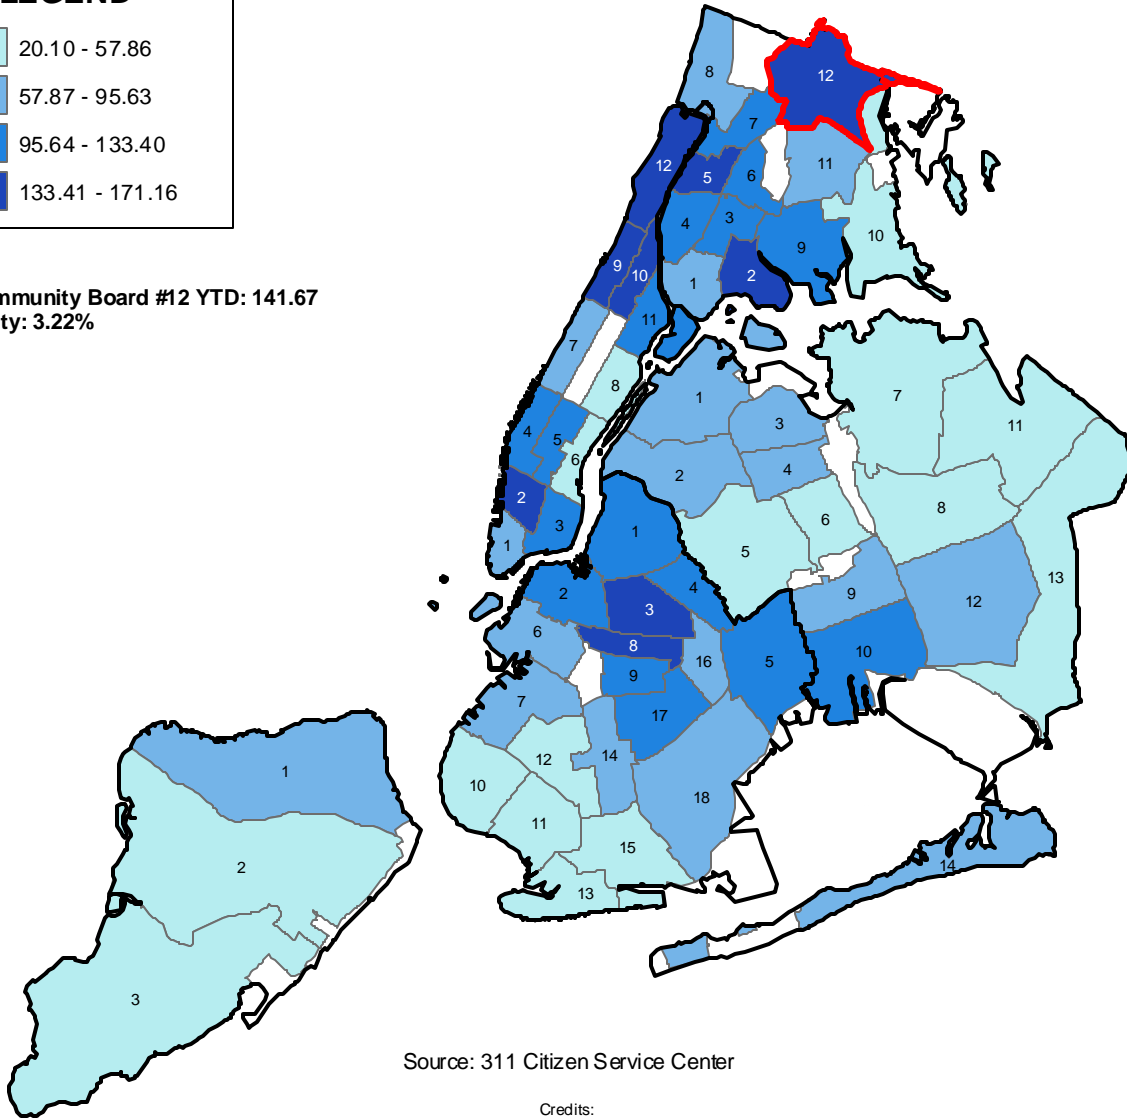

Complaints Regarding Noise (per 10,000 residents) by Community Board Fiscal 2010, September YTD

LEGEND

Bronx Community Board #12 YTD: 141.67
% of All City: 3.22%

Source: 311 Citizen Service Center

Credits:
 NYC base map provided by the Department of Information Technology and Telecommunications GIS Utility.
 Map compiled by PlanGraphics, Inc.