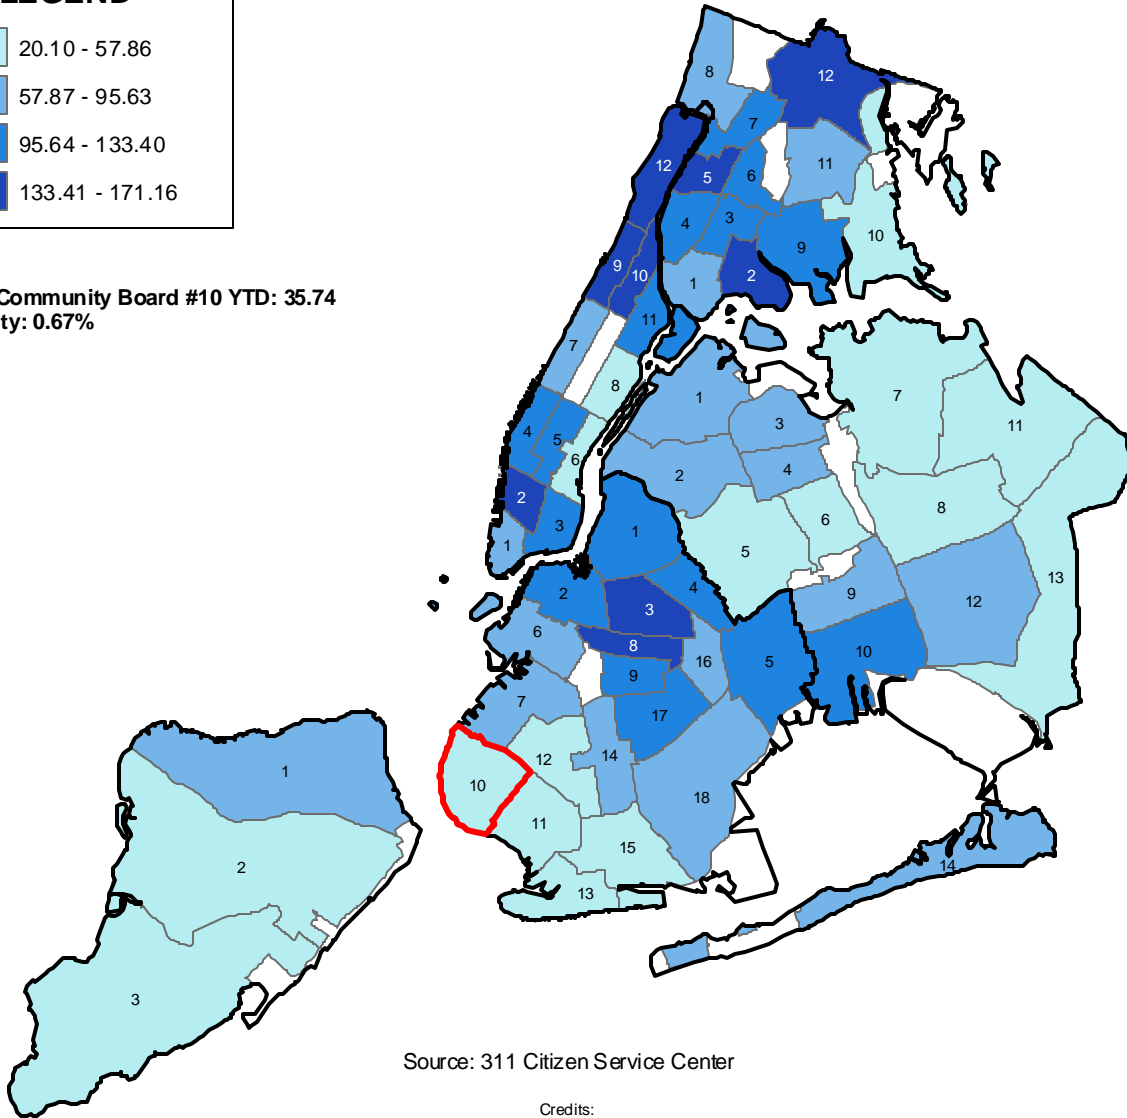

Complaints Regarding Noise (per 10,000 residents) by Community Board Fiscal 2010, September YTD

LEGEND

Brooklyn Community Board #10 YTD: 35.74
% of All City: 0.67%

Source: 311 Citizen Service Center

Credits:
NYC base map provided by the Department of Information Technology and Telecommunications GIS Utility.
Map compiled by PlanGraphics, Inc.