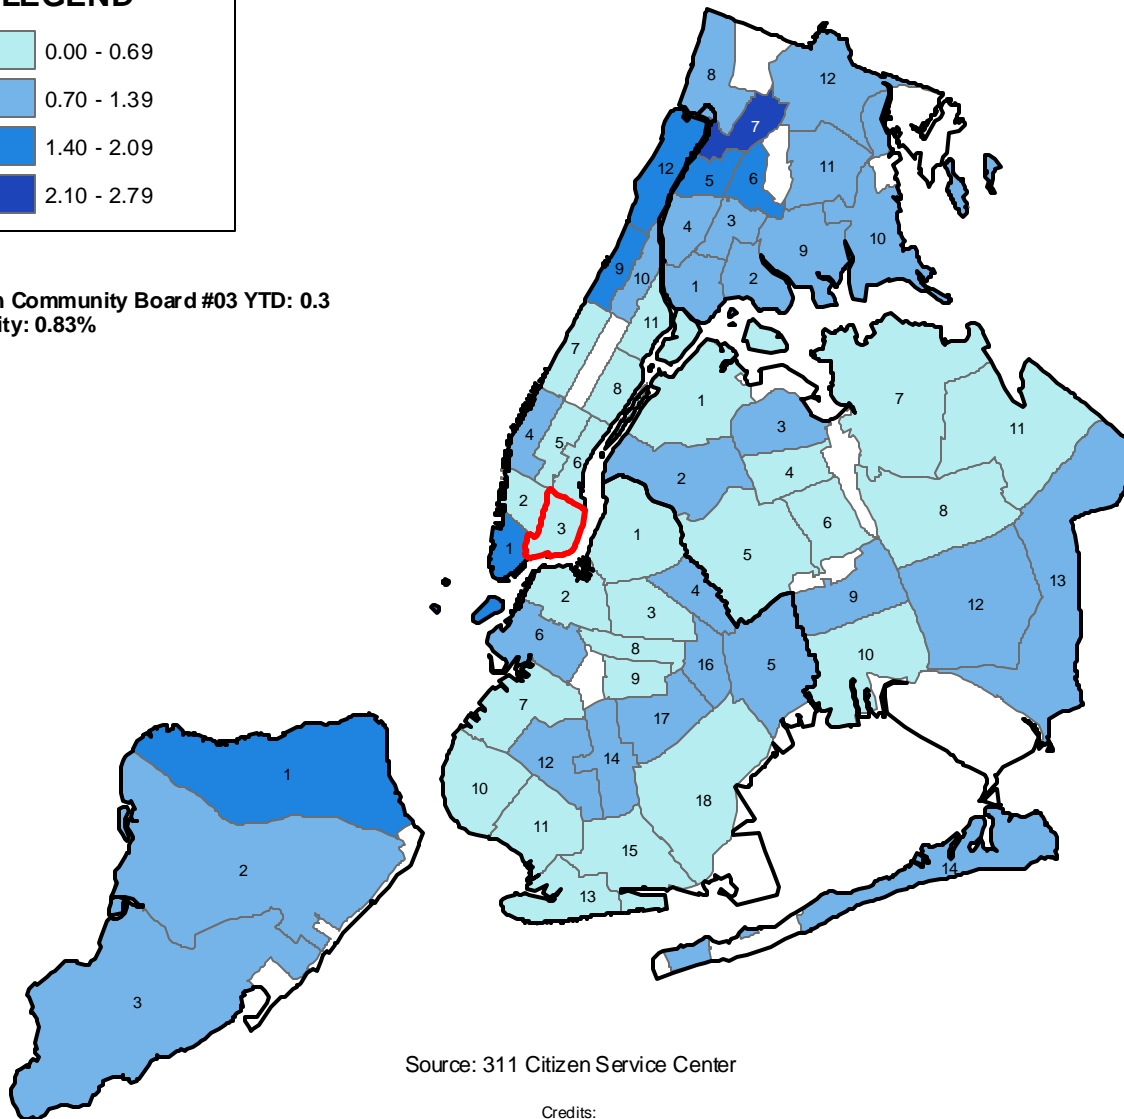

Complaints Regarding Disorderly Youths (per 10,000 residents) by Community Board Fiscal 2010, September YTD

LEGEND

Manhattan Community Board #03 YTD: 0.3
% of All City: 0.83%

Source: 311 Citizen Service Center