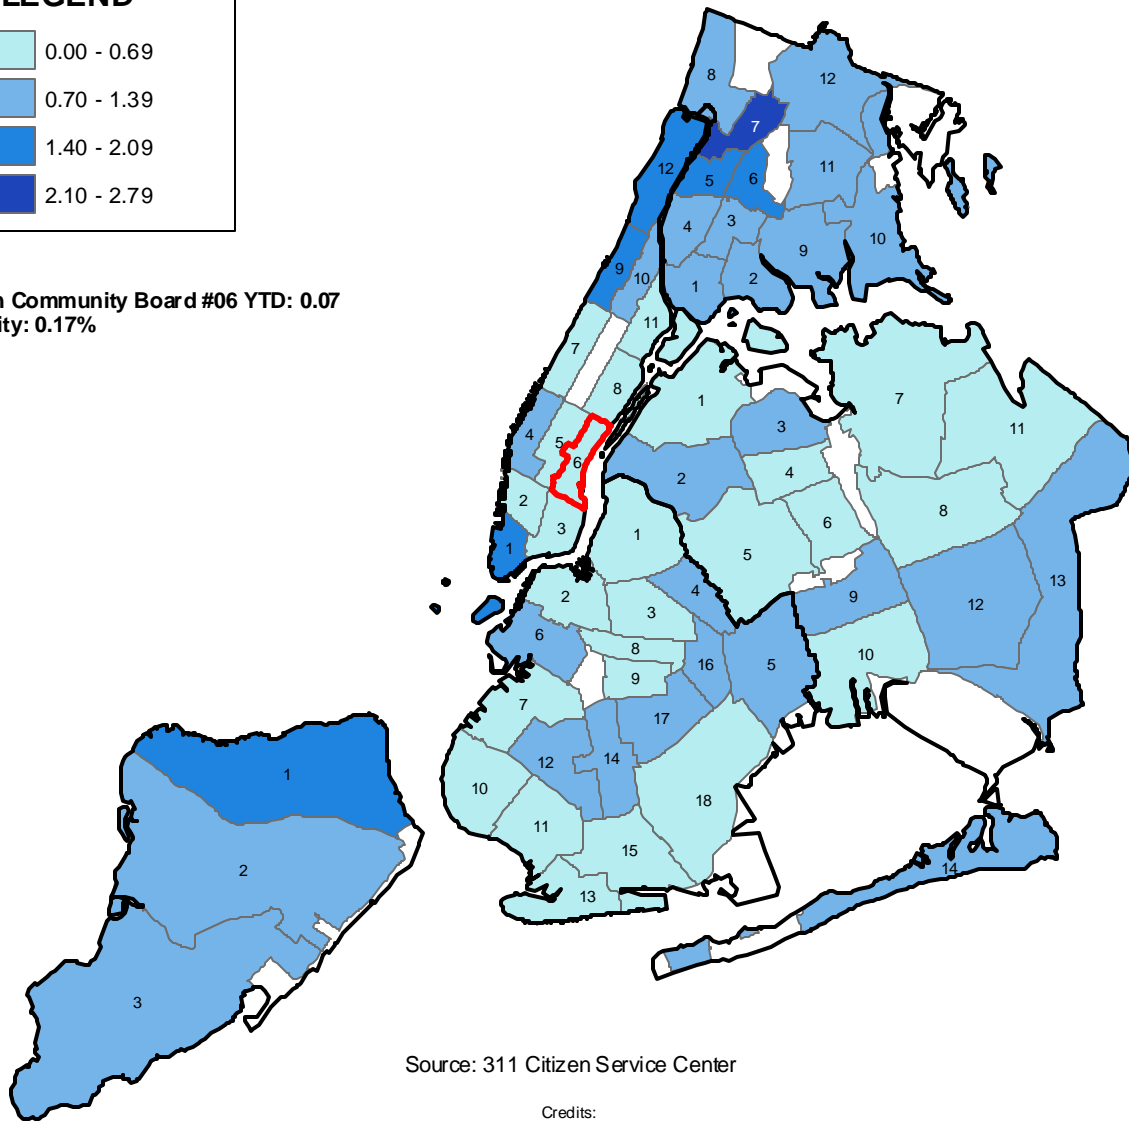

Complaints Regarding Disorderly Youths (per 10,000 residents) by Community Board Fiscal 2010, September YTD

LEGEND

Manhattan Community Board #06 YTD: 0.07
% of All City: 0.17%

Source: 311 Citizen Service Center