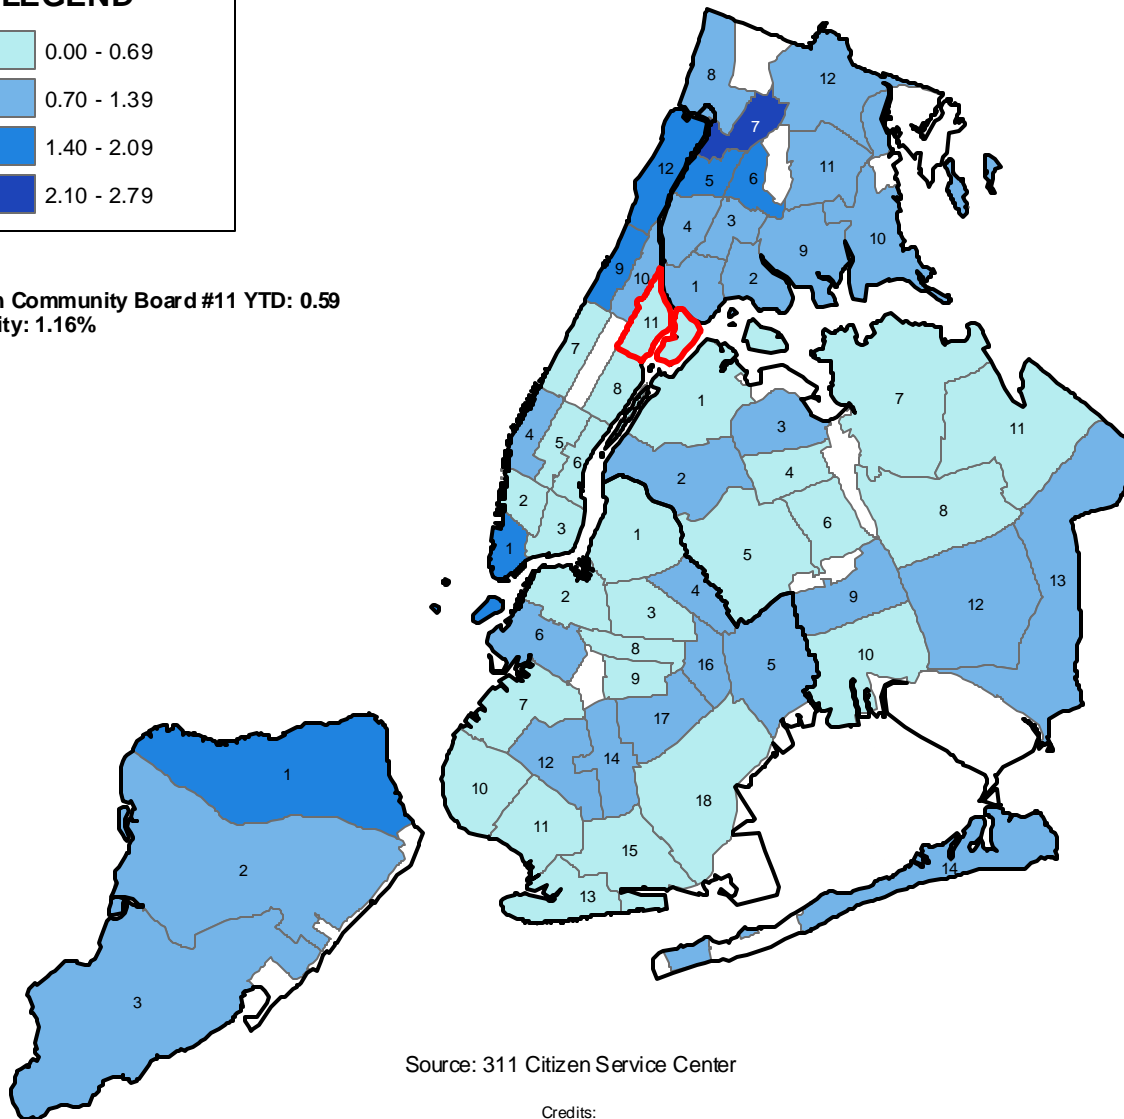

# Complaints Regarding Disorderly Youths (per 10,000 residents) by Community Board Fiscal 2010, September YTD

## LEGEND

Manhattan Community Board #11 YTD: 0.59  
% of All City: 1.16%

Source: 311 Citizen Service Center

Credits:  
NYC base map provided by the Department of Information Technology and Telecommunications GIS Utility.  
Map compiled by PlanGraphics, Inc.