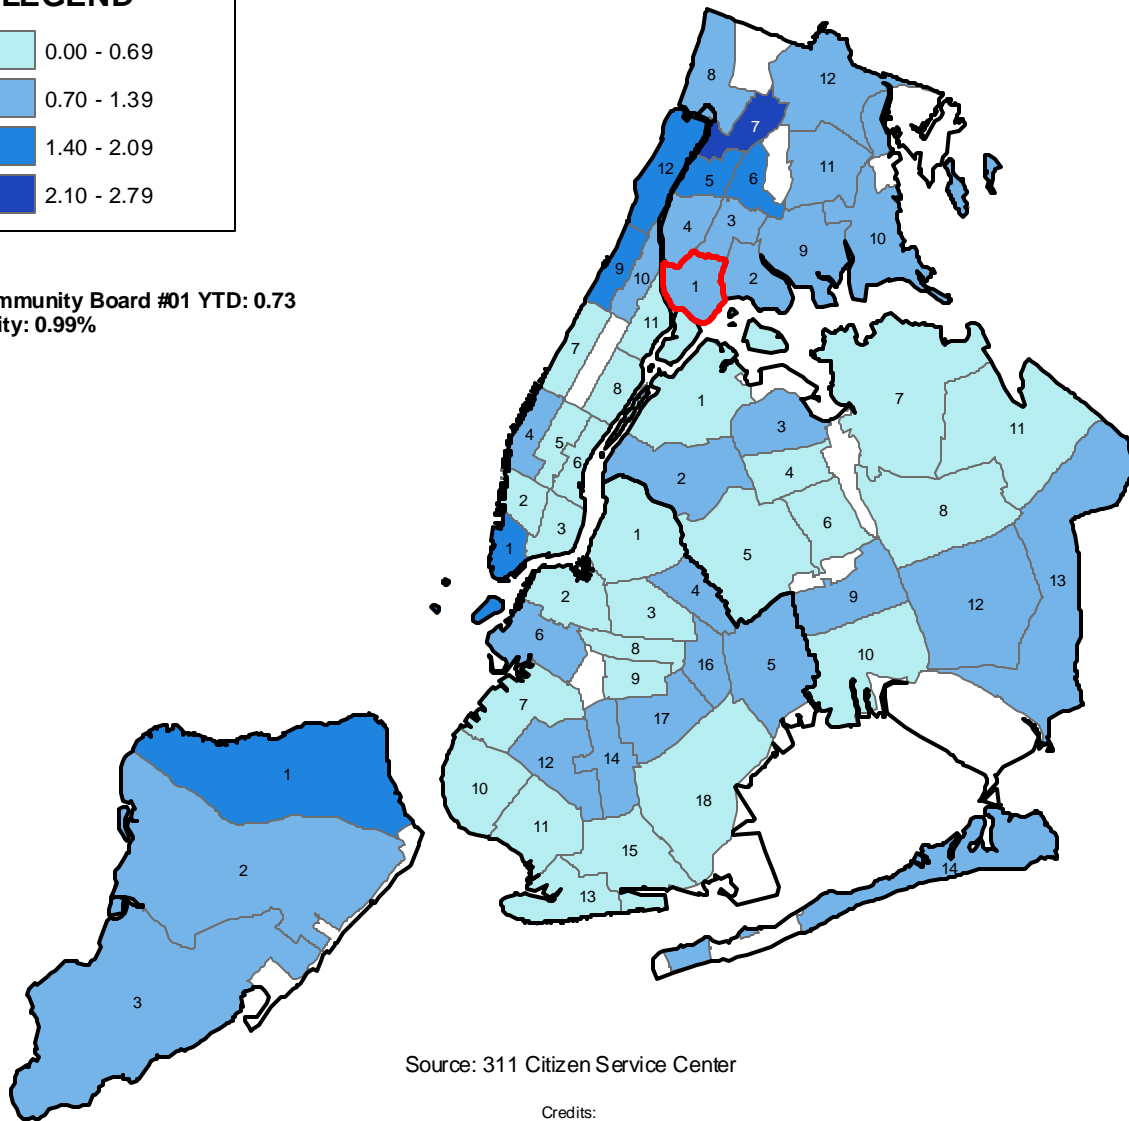

Complaints Regarding Disorderly Youths (per 10,000 residents) by Community Board Fiscal 2010, September YTD

LEGEND

Bronx Community Board #01 YTD: 0.73
% of All City: 0.99%

Source: 311 Citizen Service Center