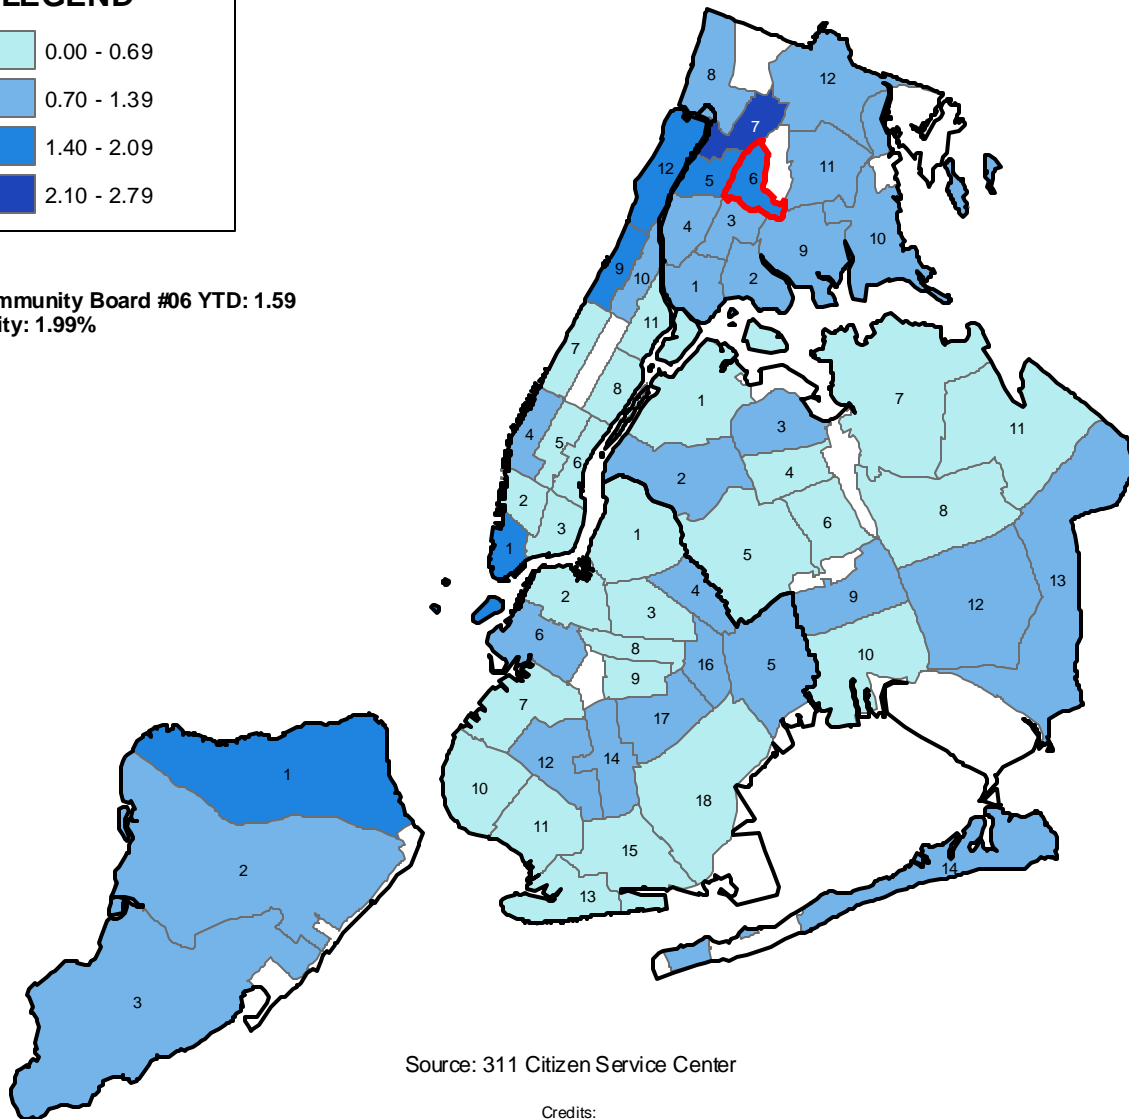

Complaints Regarding Disorderly Youths (per 10,000 residents) by Community Board Fiscal 2010, September YTD

LEGEND

Bronx Community Board #06 YTD: 1.59
% of All City: 1.99%

Source: 311 Citizen Service Center