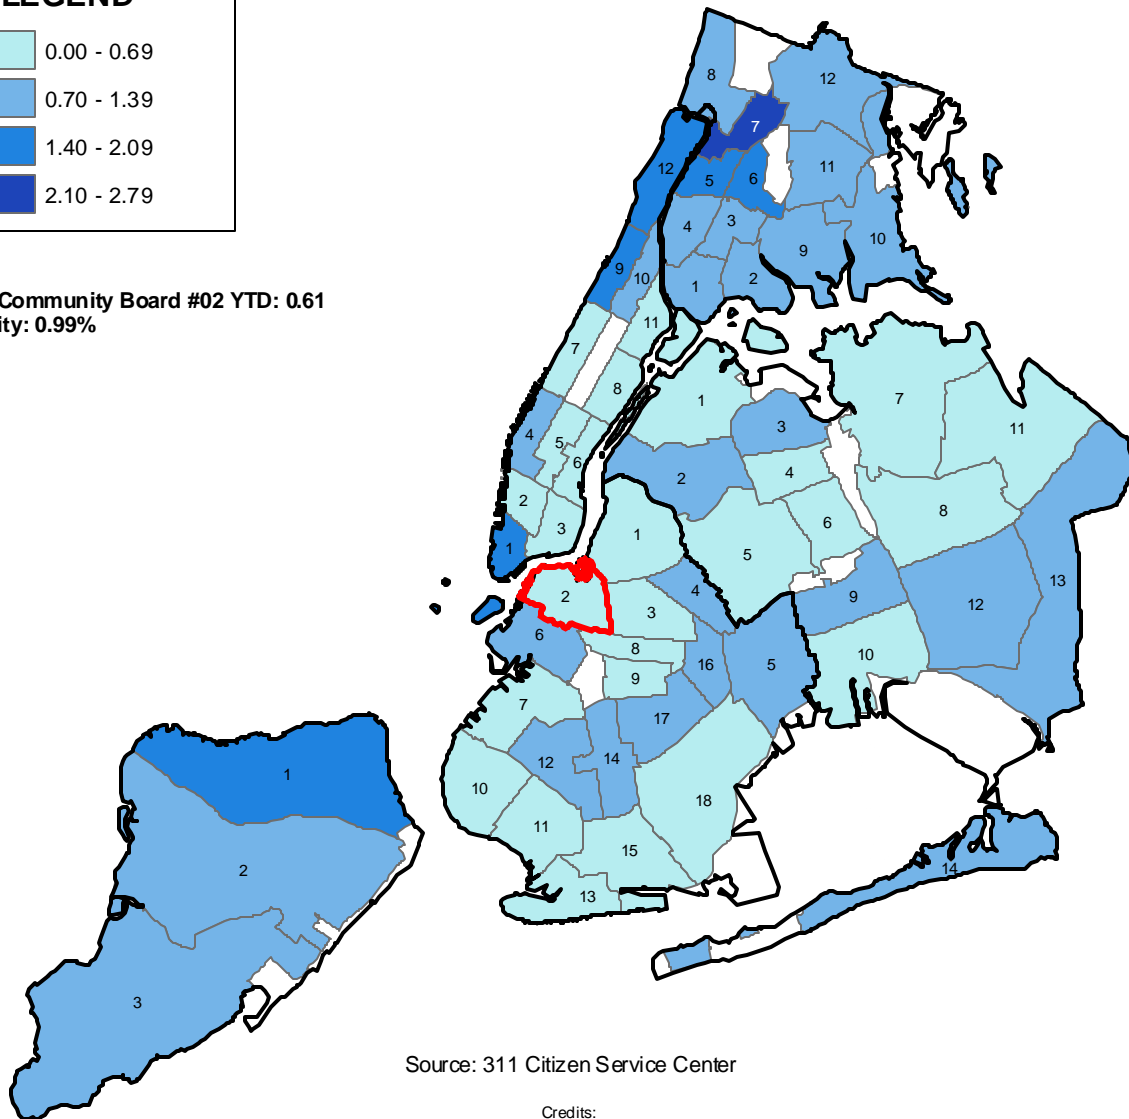

Complaints Regarding Disorderly Youths (per 10,000 residents) by Community Board Fiscal 2010, September YTD

LEGEND

Brooklyn Community Board #02 YTD: 0.61
% of All City: 0.99%

Source: 311 Citizen Service Center