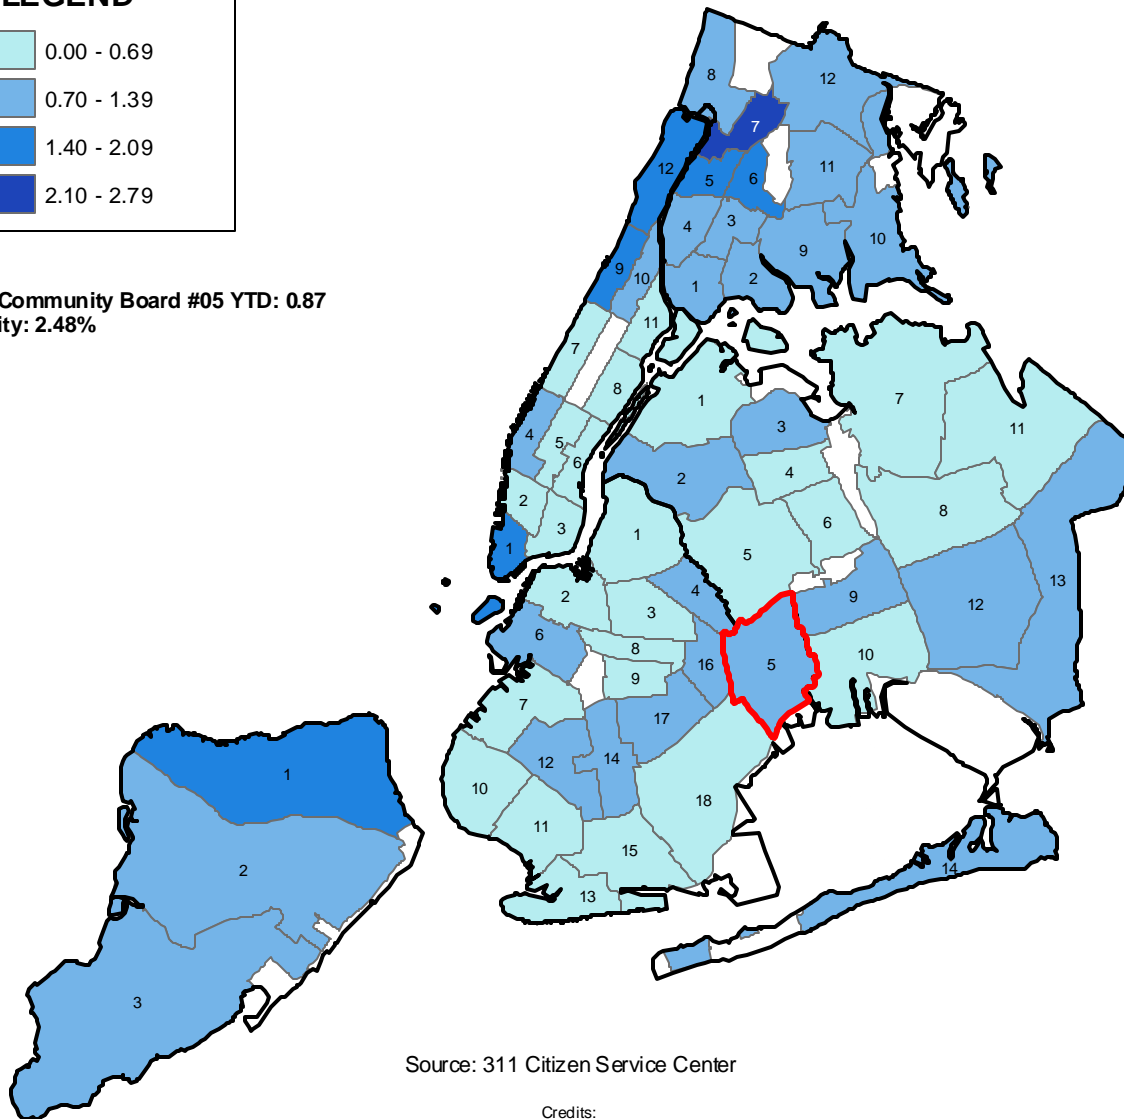

Complaints Regarding Disorderly Youths (per 10,000 residents) by Community Board Fiscal 2010, September YTD

LEGEND

Brooklyn Community Board #05 YTD: 0.87
% of All City: 2.48%

Source: 311 Citizen Service Center