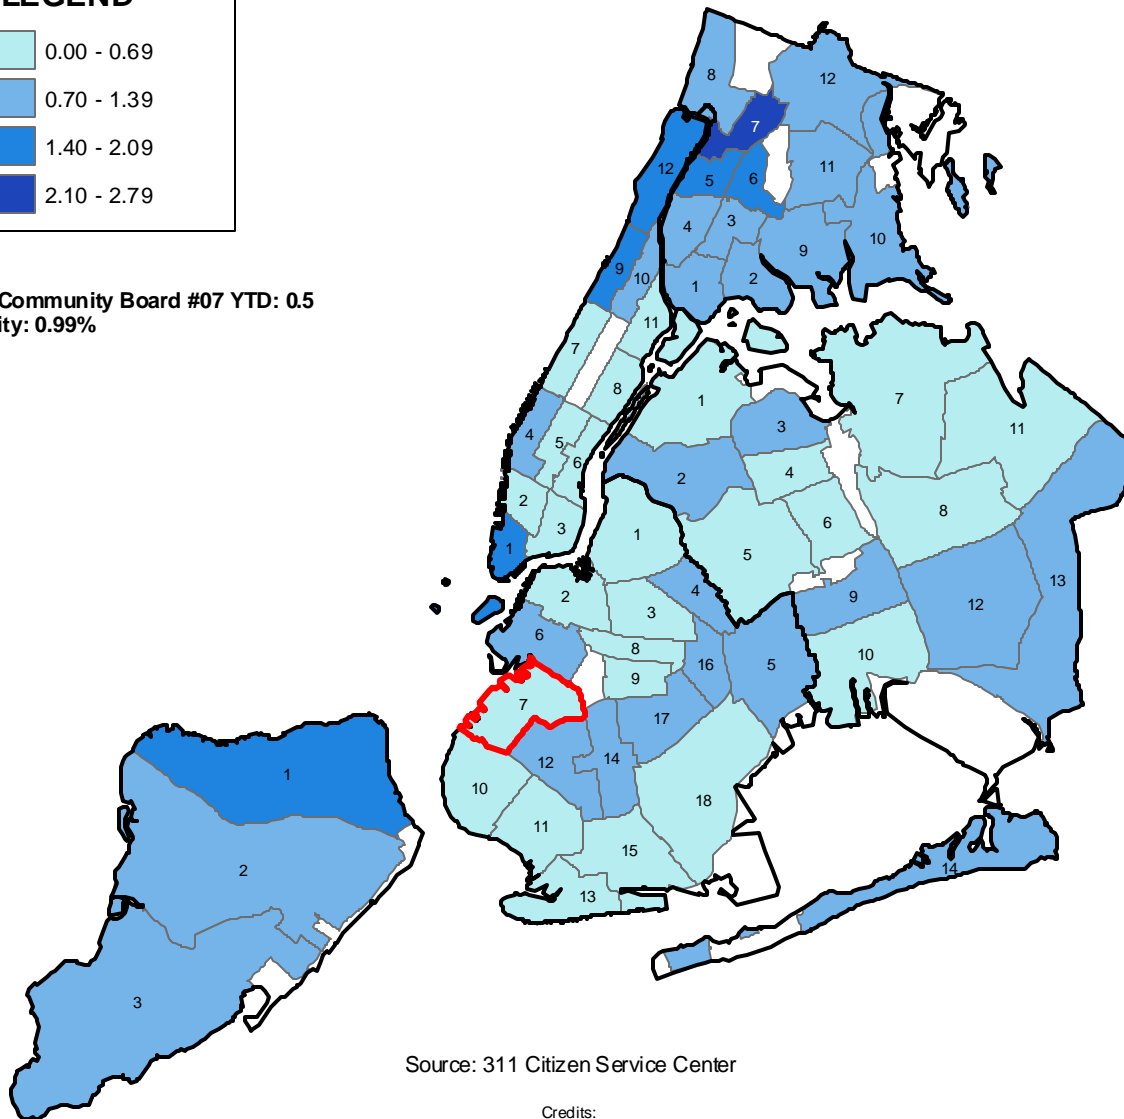

Complaints Regarding Disorderly Youths (per 10,000 residents) by Community Board Fiscal 2010, September YTD

LEGEND

Brooklyn Community Board #07 YTD: 0.5
% of All City: 0.99%

Source: 311 Citizen Service Center