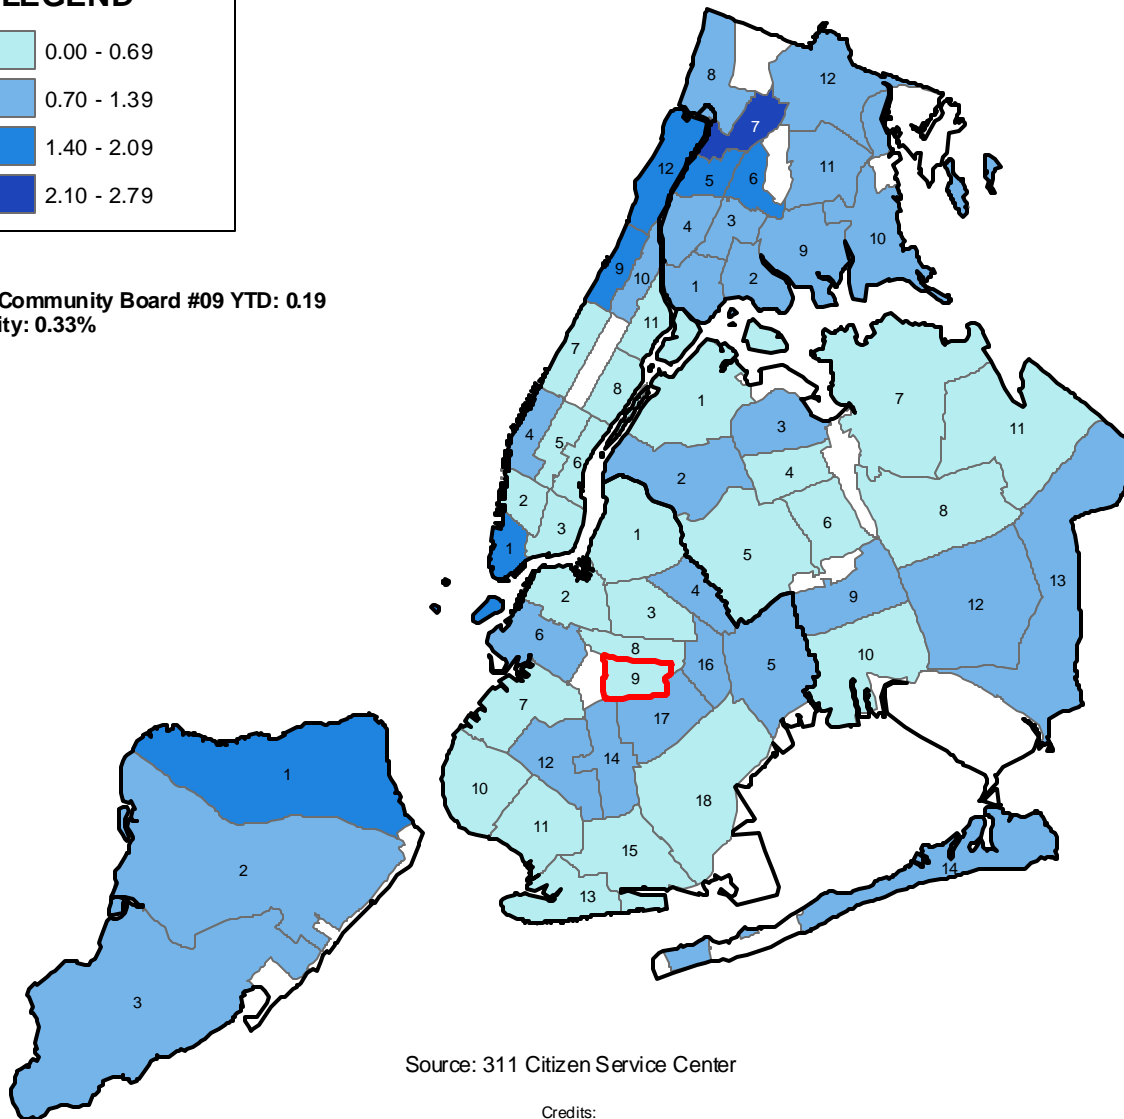

Complaints Regarding Disorderly Youths (per 10,000 residents) by Community Board Fiscal 2010, September YTD

LEGEND

Brooklyn Community Board #09 YTD: 0.19
% of All City: 0.33%

Source: 311 Citizen Service Center