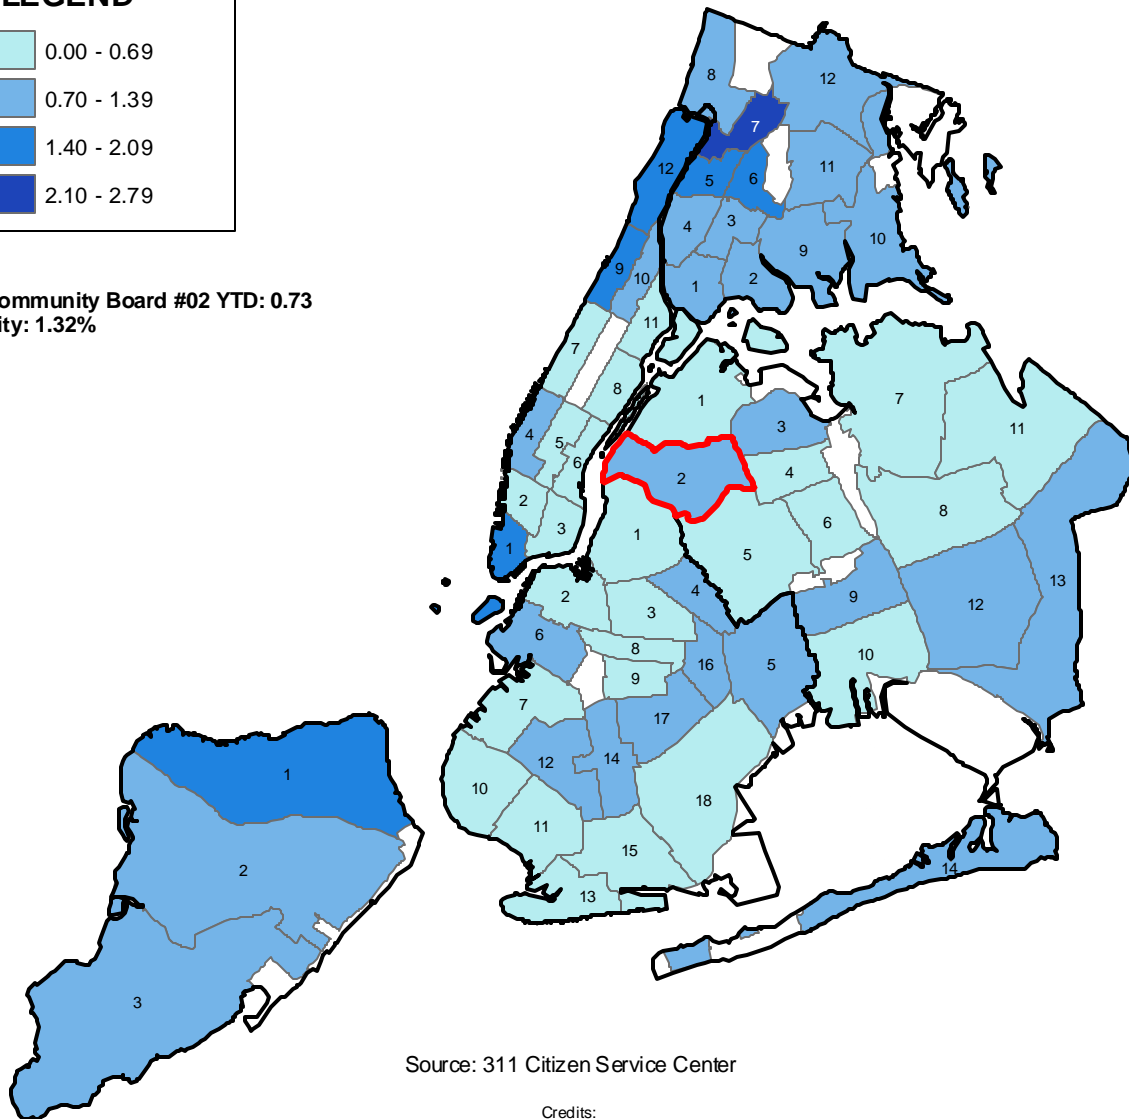

Complaints Regarding Disorderly Youths (per 10,000 residents) by Community Board Fiscal 2010, September YTD

LEGEND

Queens Community Board #02 YTD: 0.73
% of All City: 1.32%

Source: 311 Citizen Service Center