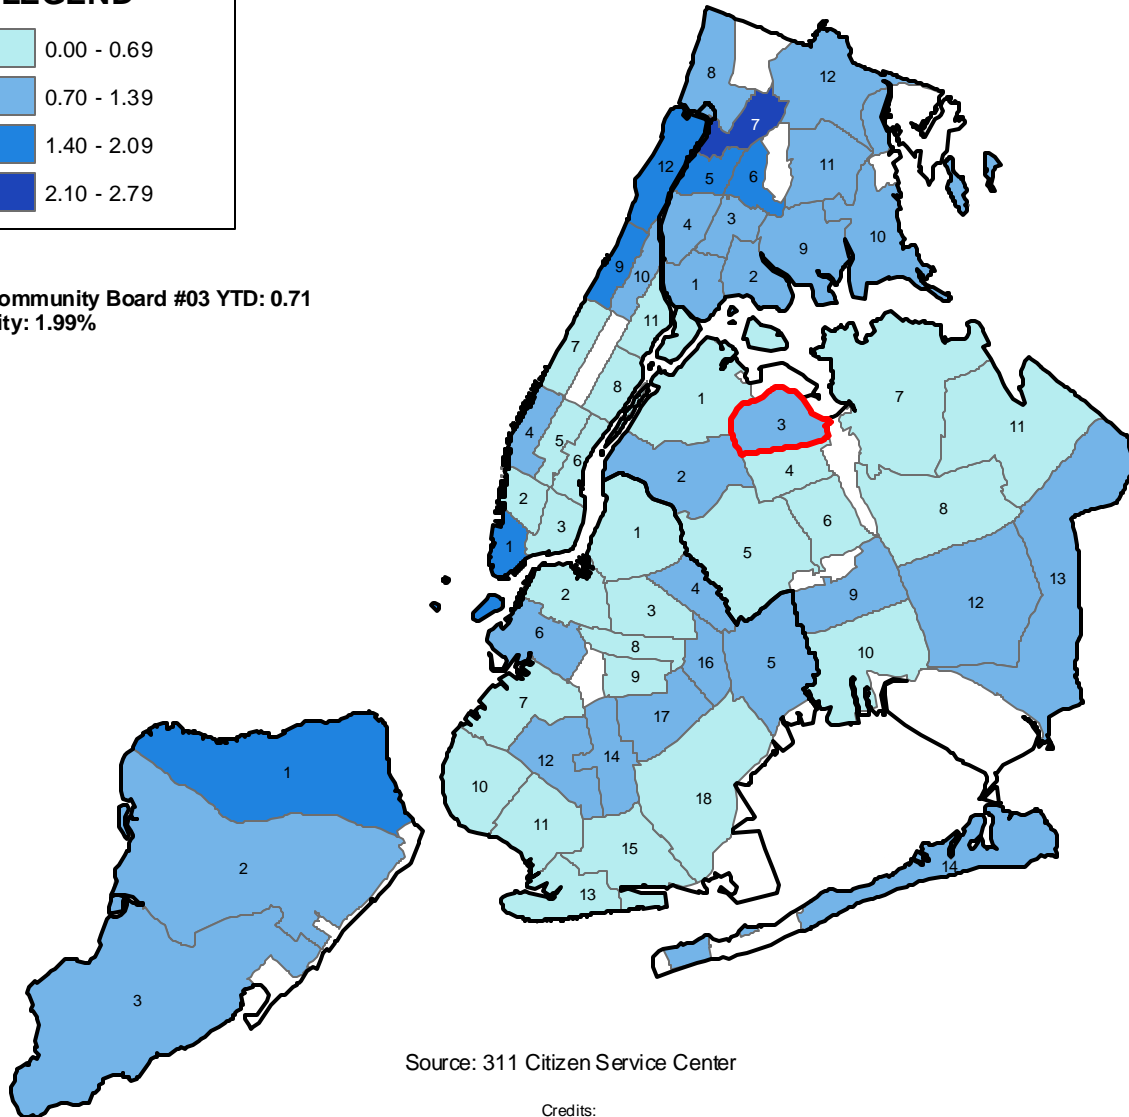

Complaints Regarding Disorderly Youths (per 10,000 residents) by Community Board Fiscal 2010, September YTD

LEGEND

Queens Community Board #03 YTD: 0.71
% of All City: 1.99%

Source: 311 Citizen Service Center