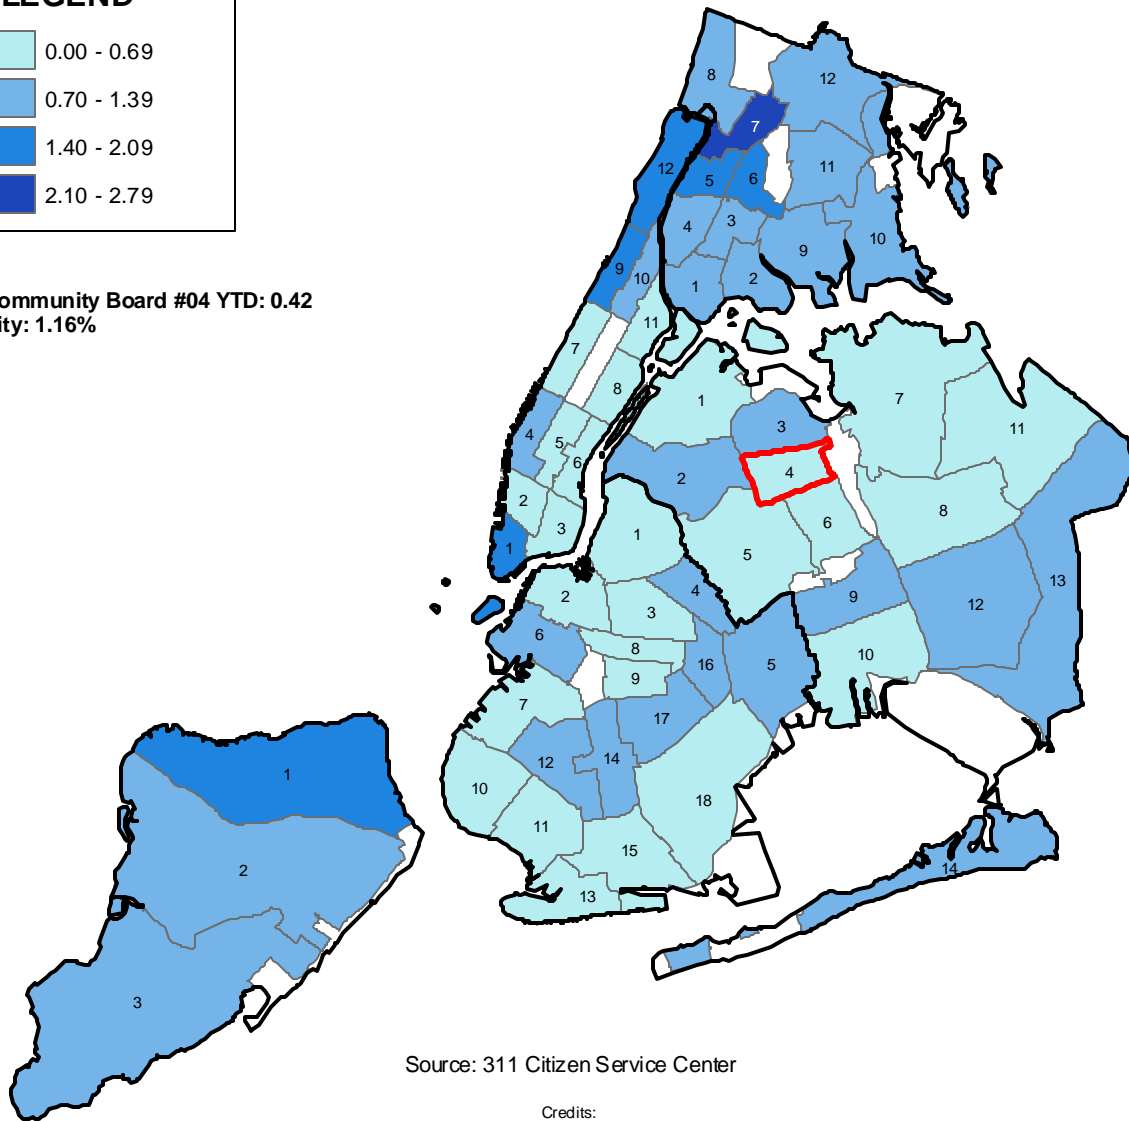

Complaints Regarding Disorderly Youths (per 10,000 residents) by Community Board Fiscal 2010, September YTD

LEGEND

Queens Community Board #04 YTD: 0.42
% of All City: 1.16%

Source: 311 Citizen Service Center