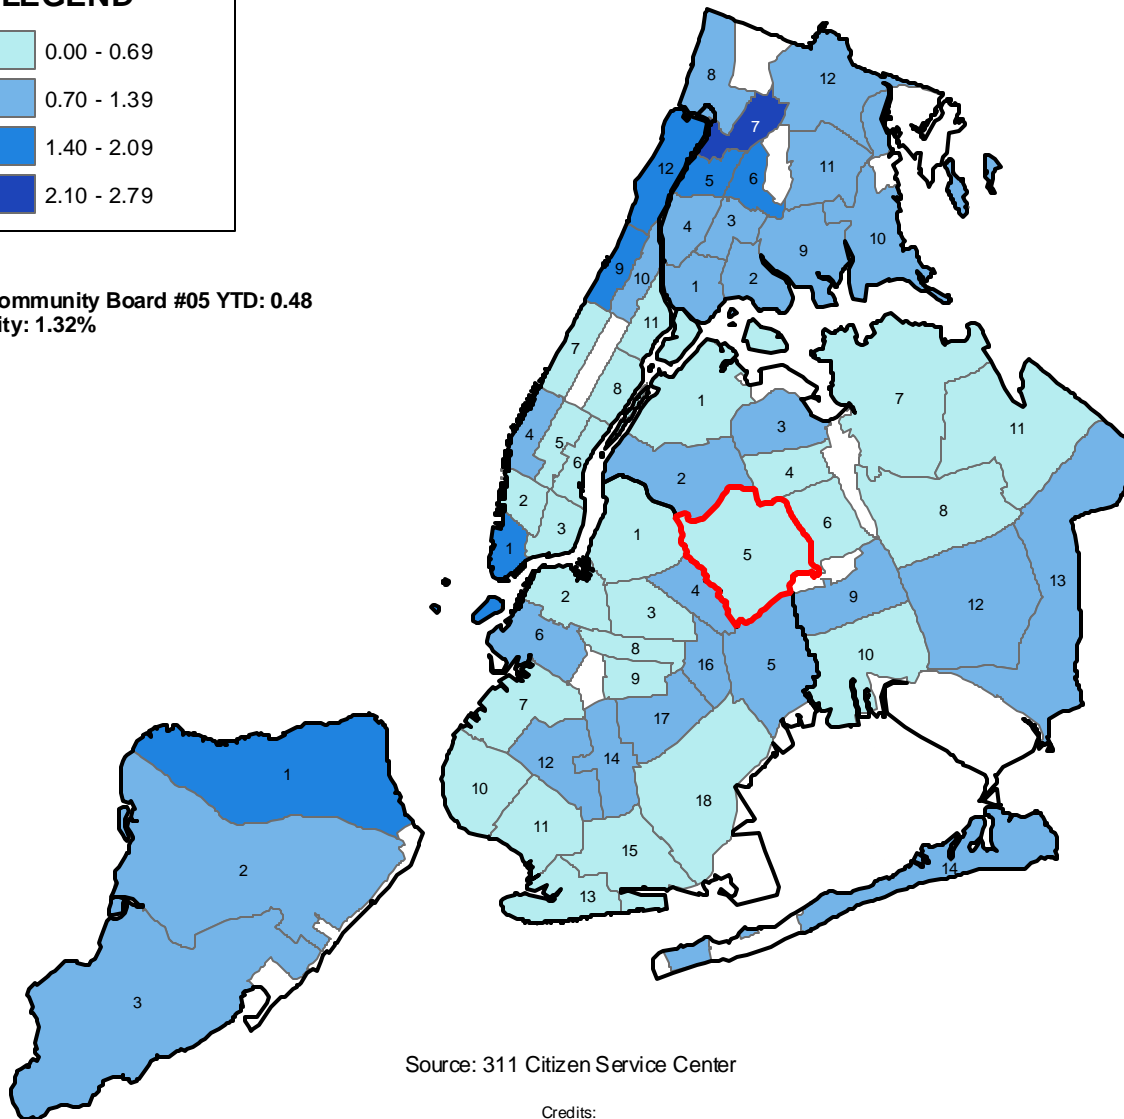

# Complaints Regarding Disorderly Youths (per 10,000 residents) by Community Board Fiscal 2010, September YTD

## LEGEND

Queens Community Board #05 YTD: 0.48  
% of All City: 1.32%

Source: 311 Citizen Service Center

Credits:  
NYC base map provided by the Department of Information Technology and Telecommunications GIS Utility.  
Map compiled by PlanGraphics, Inc.