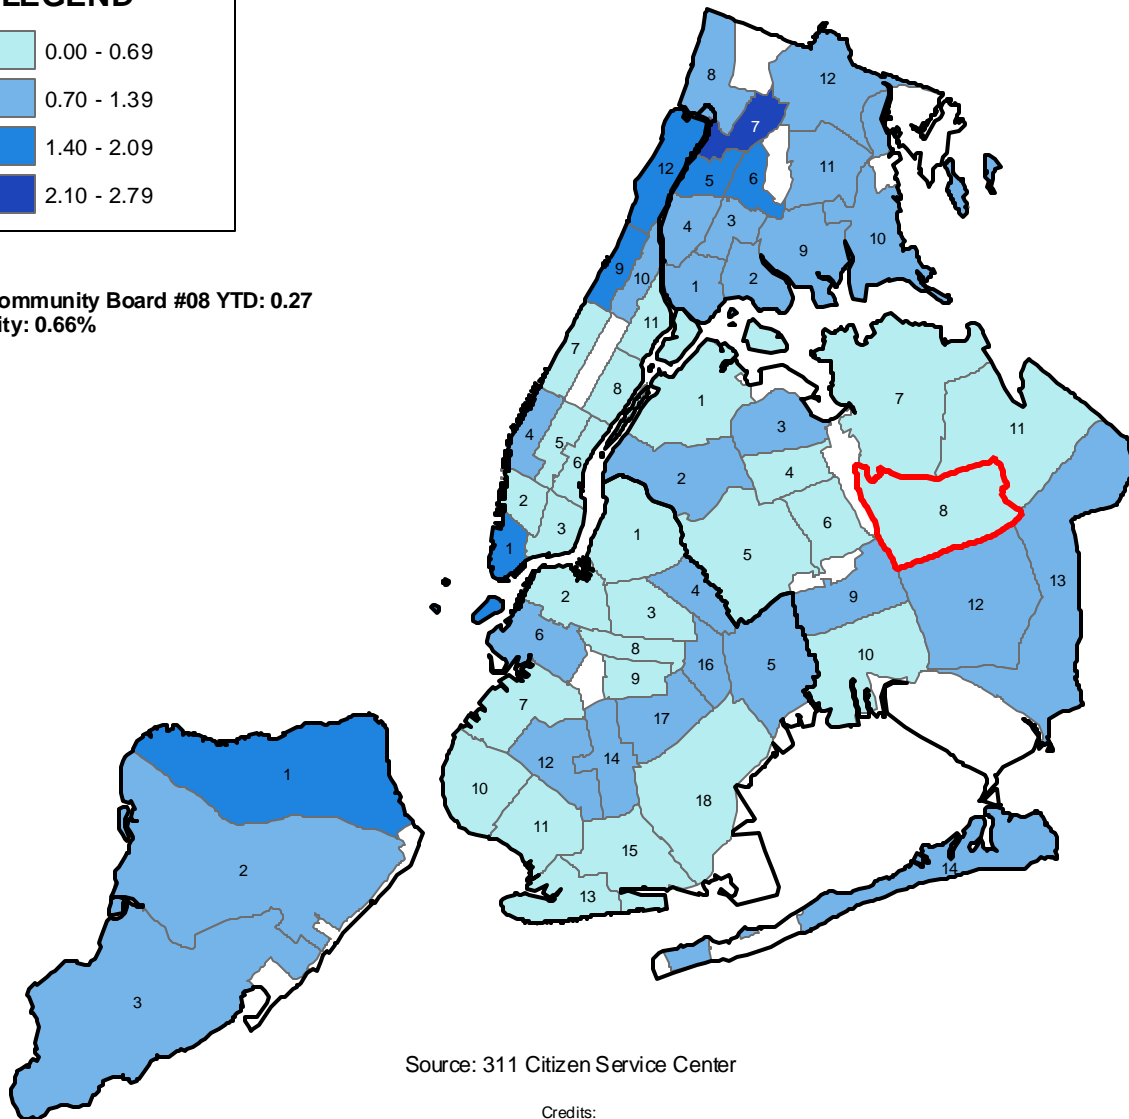

Complaints Regarding Disorderly Youths (per 10,000 residents) by Community Board Fiscal 2010, September YTD

LEGEND

Queens Community Board #08 YTD: 0.27
% of All City: 0.66%

Source: 311 Citizen Service Center