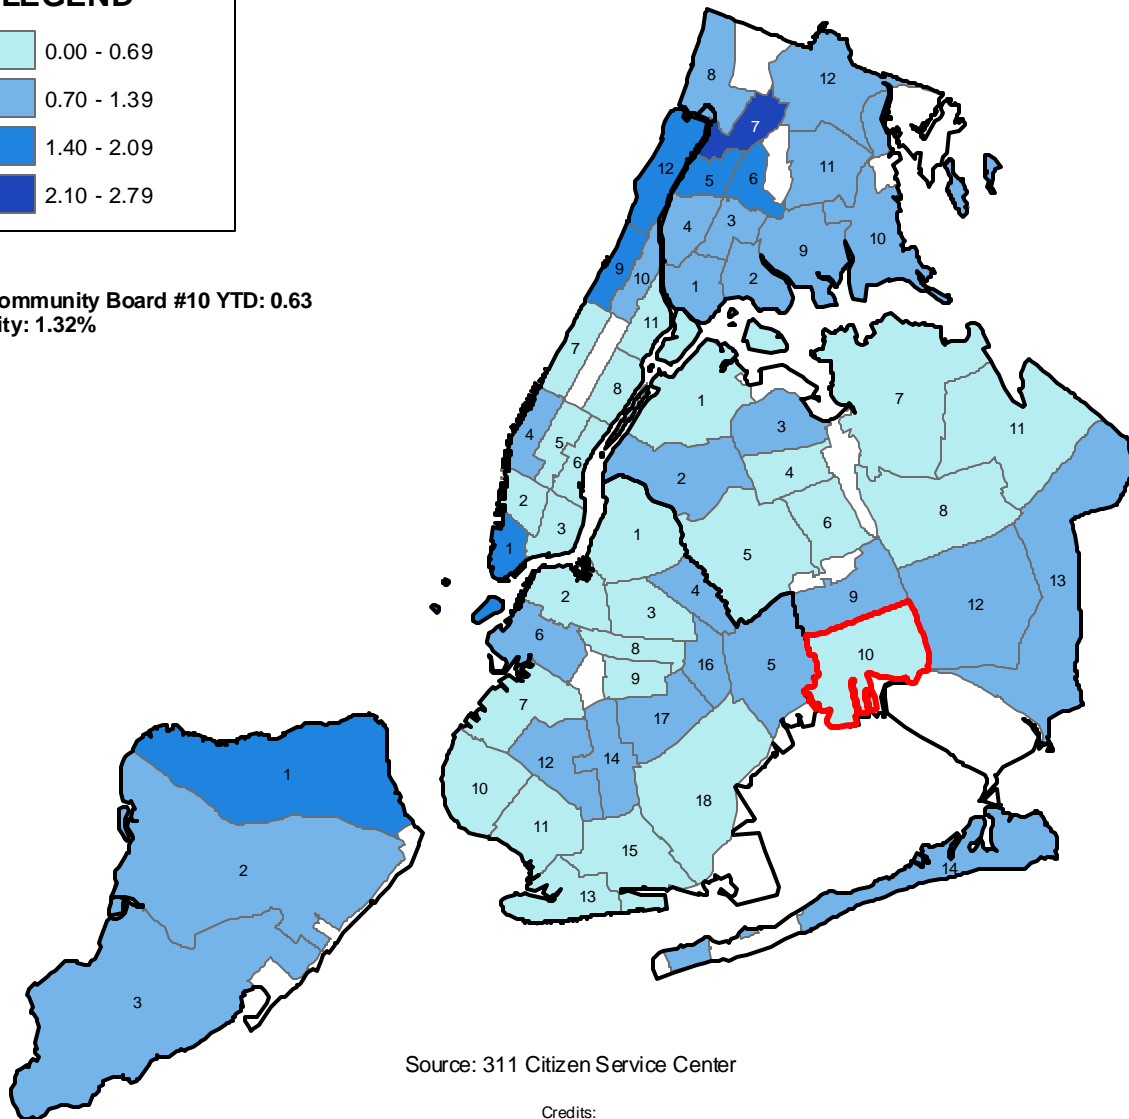

# Complaints Regarding Disorderly Youths (per 10,000 residents) by Community Board Fiscal 2010, September YTD

## LEGEND

Queens Community Board #10 YTD: 0.63  
% of All City: 1.32%

Source: 311 Citizen Service Center

Credits:  
NYC base map provided by the Department of Information Technology and Telecommunications GIS Utility.  
Map compiled by PlanGraphics, Inc.