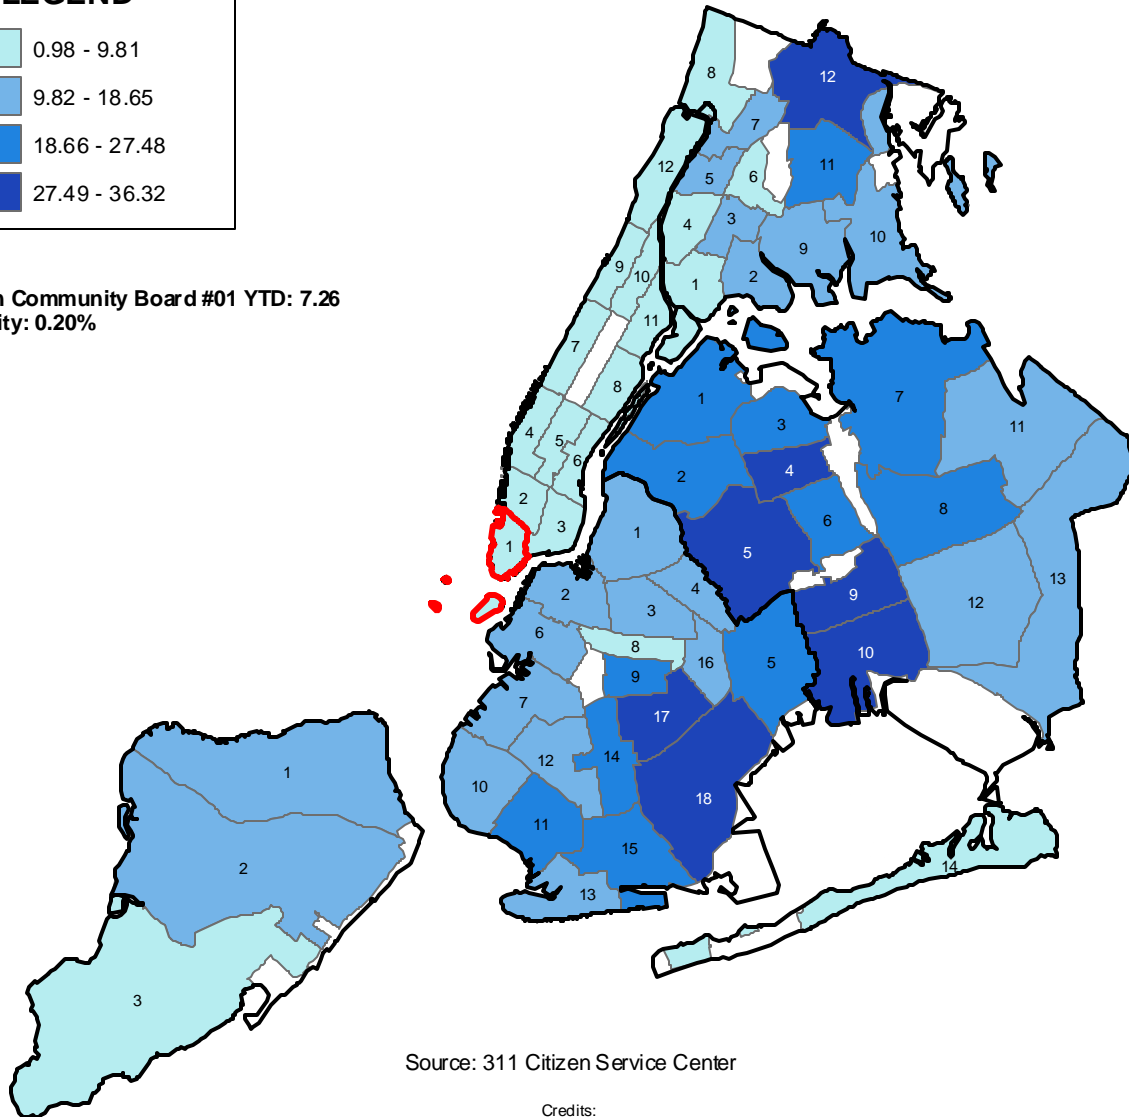

Complaints Regarding Blocked Driveways (per 10,000 residents) by Community Board Fiscal 2010, September YTD

LEGEND

Manhattan Community Board #01 YTD: 7.26
% of All City: 0.20%

Source: 311 Citizen Service Center