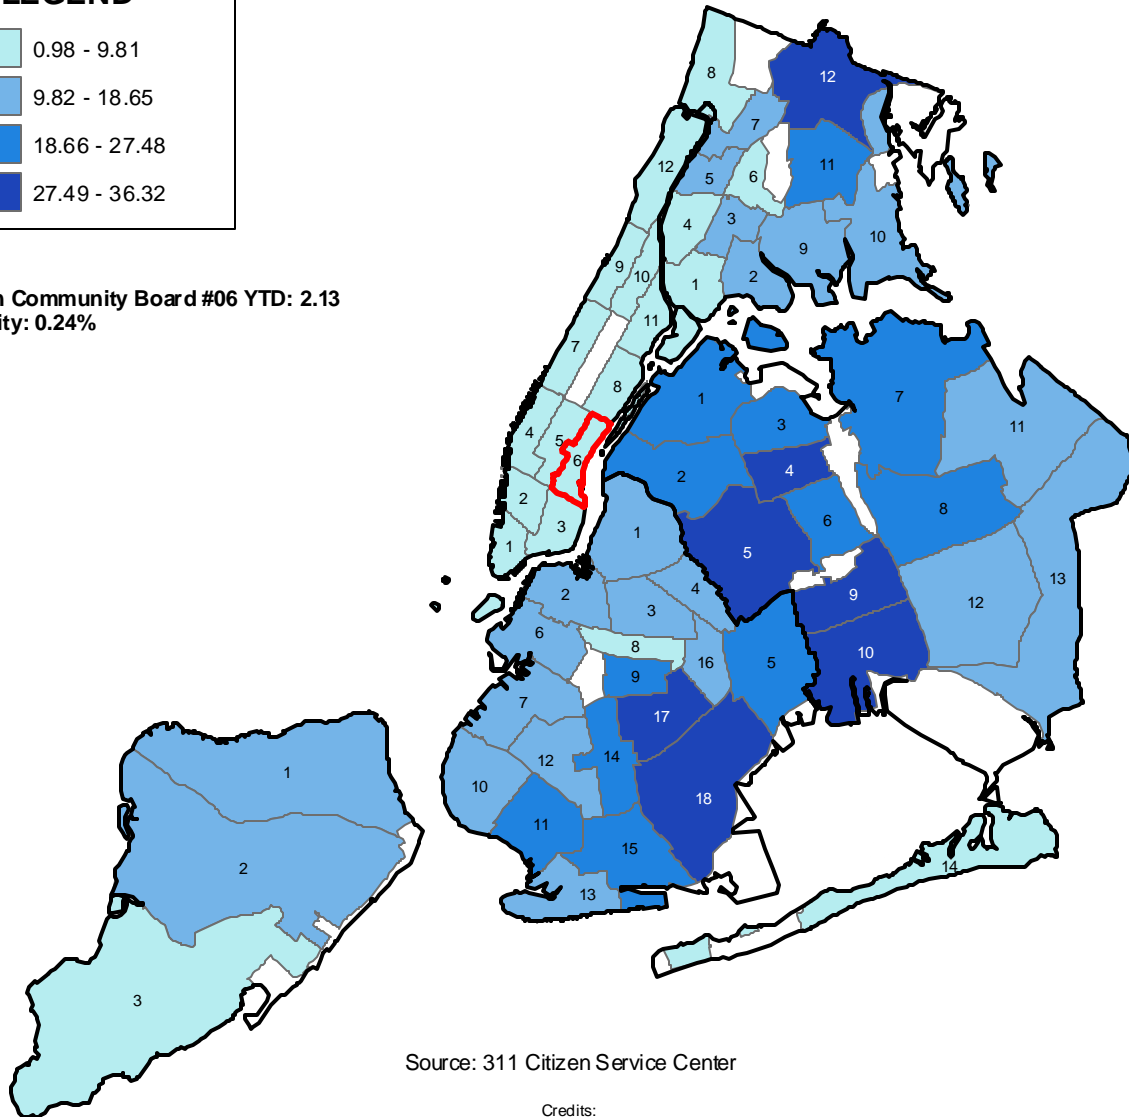

Complaints Regarding Blocked Driveways (per 10,000 residents) by Community Board Fiscal 2010, September YTD

LEGEND

Manhattan Community Board #06 YTD: 2.13
% of All City: 0.24%

Source: 311 Citizen Service Center