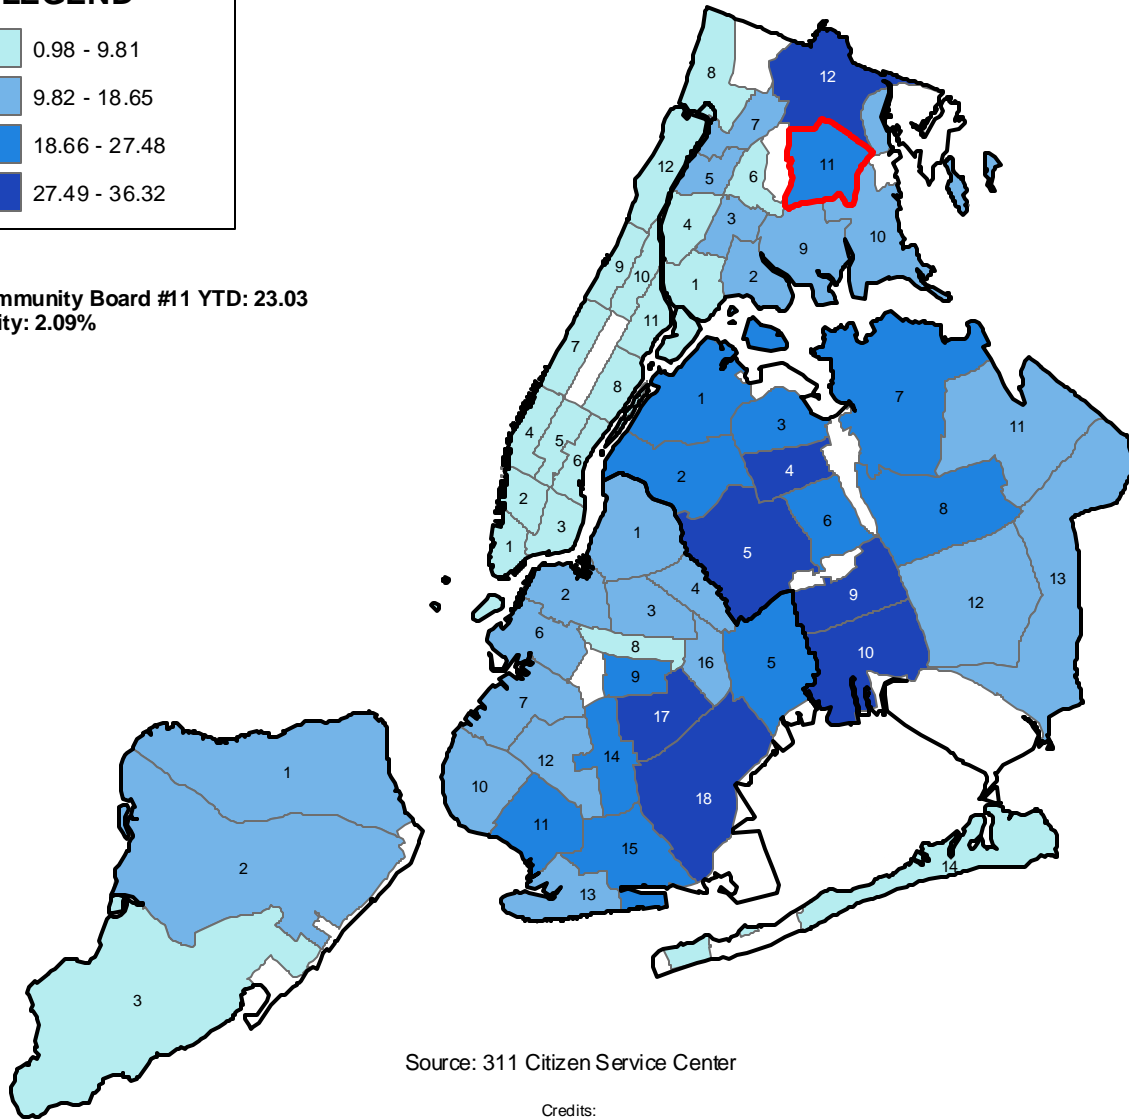

Complaints Regarding Blocked Driveways (per 10,000 residents) by Community Board Fiscal 2010, September YTD

LEGEND

Bronx Community Board #11 YTD: 23.03
% of All City: 2.09%

Source: 311 Citizen Service Center