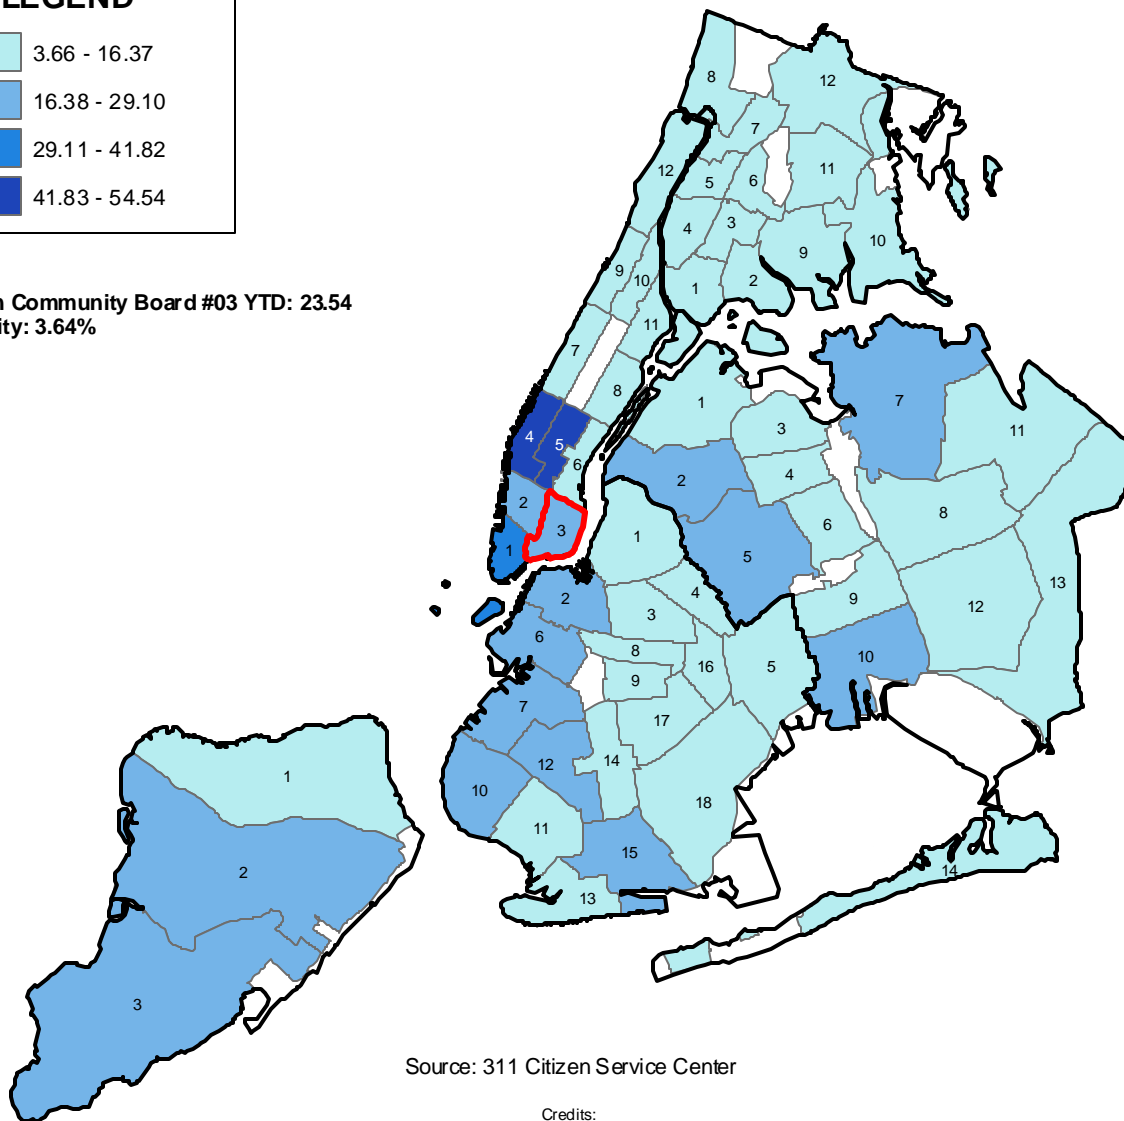

# Complaints Regarding Illegal Parking (per 10,000 residents) by Community Board Fiscal 2010, September YTD

## LEGEND

Manhattan Community Board #03 YTD: 23.54  
% of All City: 3.64%

Source: 311 Citizen Service Center

Credits:  
NYC base map provided by the Department of Information Technology and Telecommunications GIS Utility.  
Map compiled by PlanGraphics, Inc.