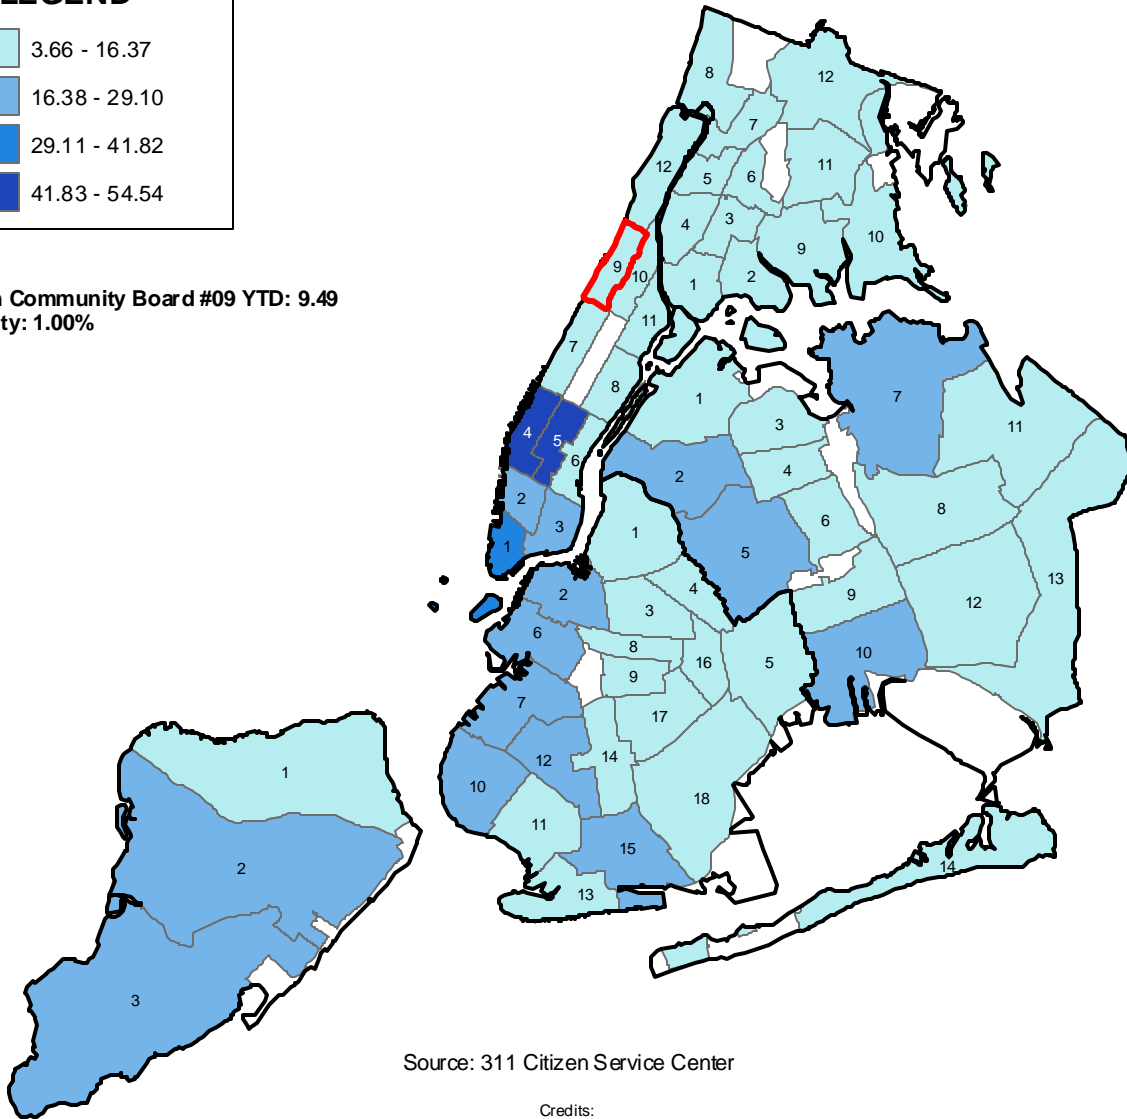

# Complaints Regarding Illegal Parking (per 10,000 residents) by Community Board Fiscal 2010, September YTD

## LEGEND

Manhattan Community Board #09 YTD: 9.49  
% of All City: 1.00%

Source: 311 Citizen Service Center

Credits:  
NYC base map provided by the Department of Information Technology and Telecommunications GIS Utility.  
Map compiled by PlanGraphics, Inc.