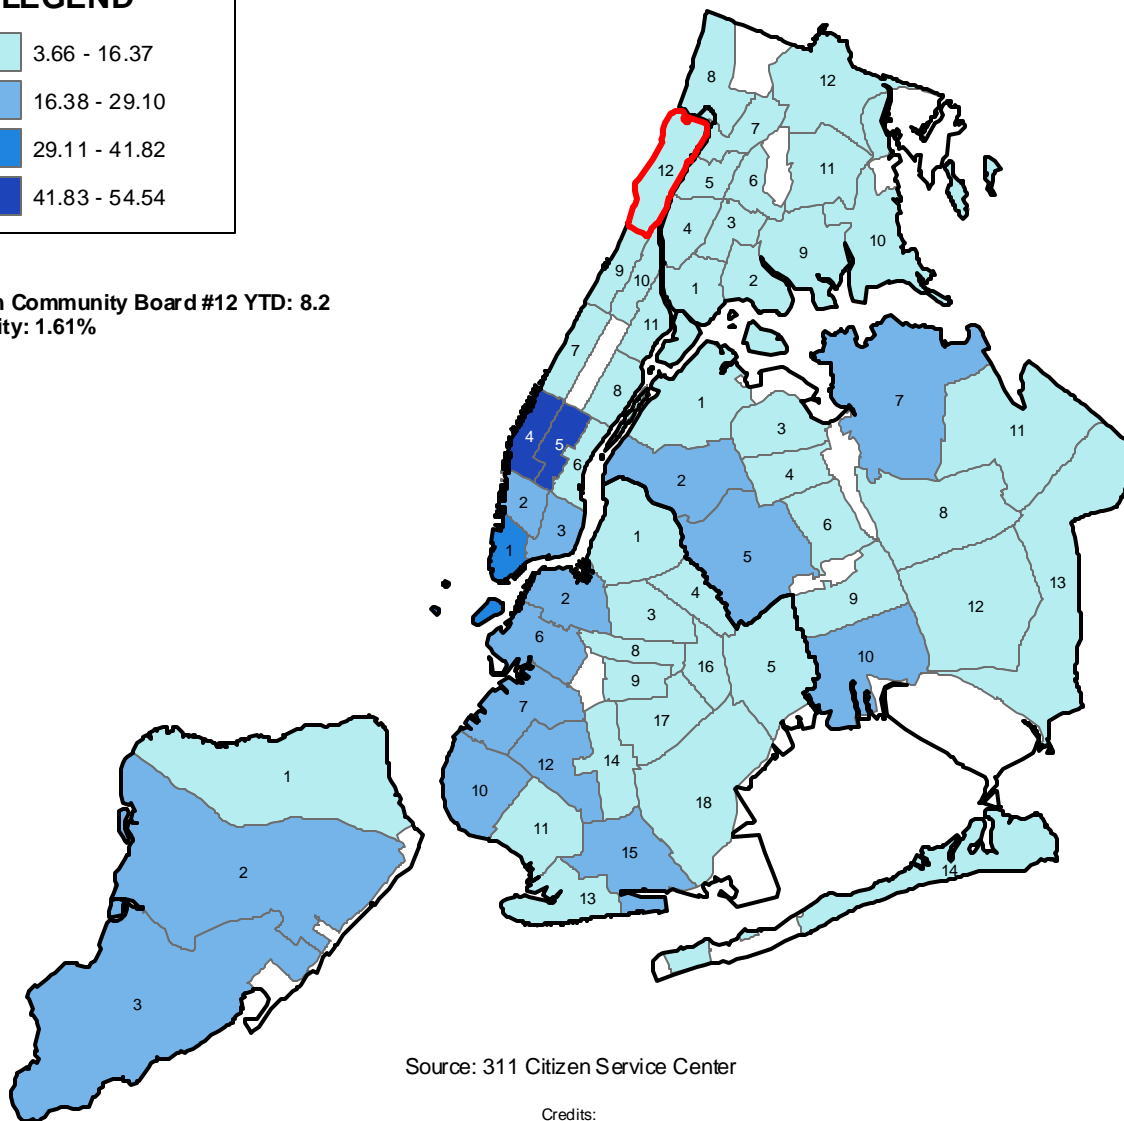

Complaints Regarding Illegal Parking (per 10,000 residents) by Community Board Fiscal 2010, September YTD

LEGEND

Manhattan Community Board #12 YTD: 8.2
% of All City: 1.61%

Source: 311 Citizen Service Center