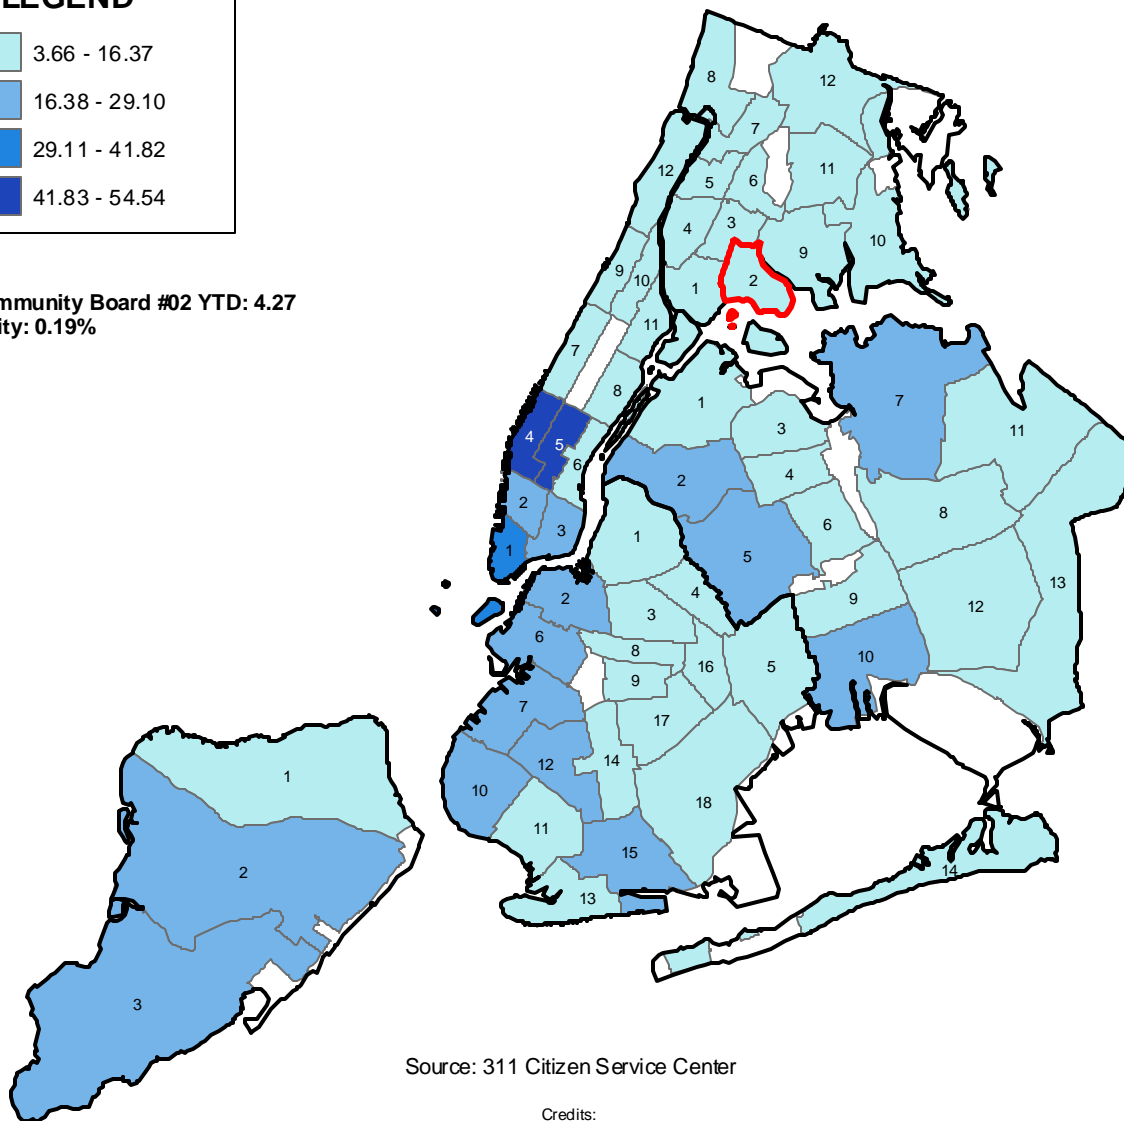

# Complaints Regarding Illegal Parking (per 10,000 residents) by Community Board Fiscal 2010, September YTD

## LEGEND

**Bronx Community Board #02 YTD: 4.27**  
**% of All City: 0.19%**

Source: 311 Citizen Service Center

Credits:  
 NYC base map provided by the Department of Information Technology and Telecommunications GIS Utility.  
 Map compiled by PlanGraphics, Inc.