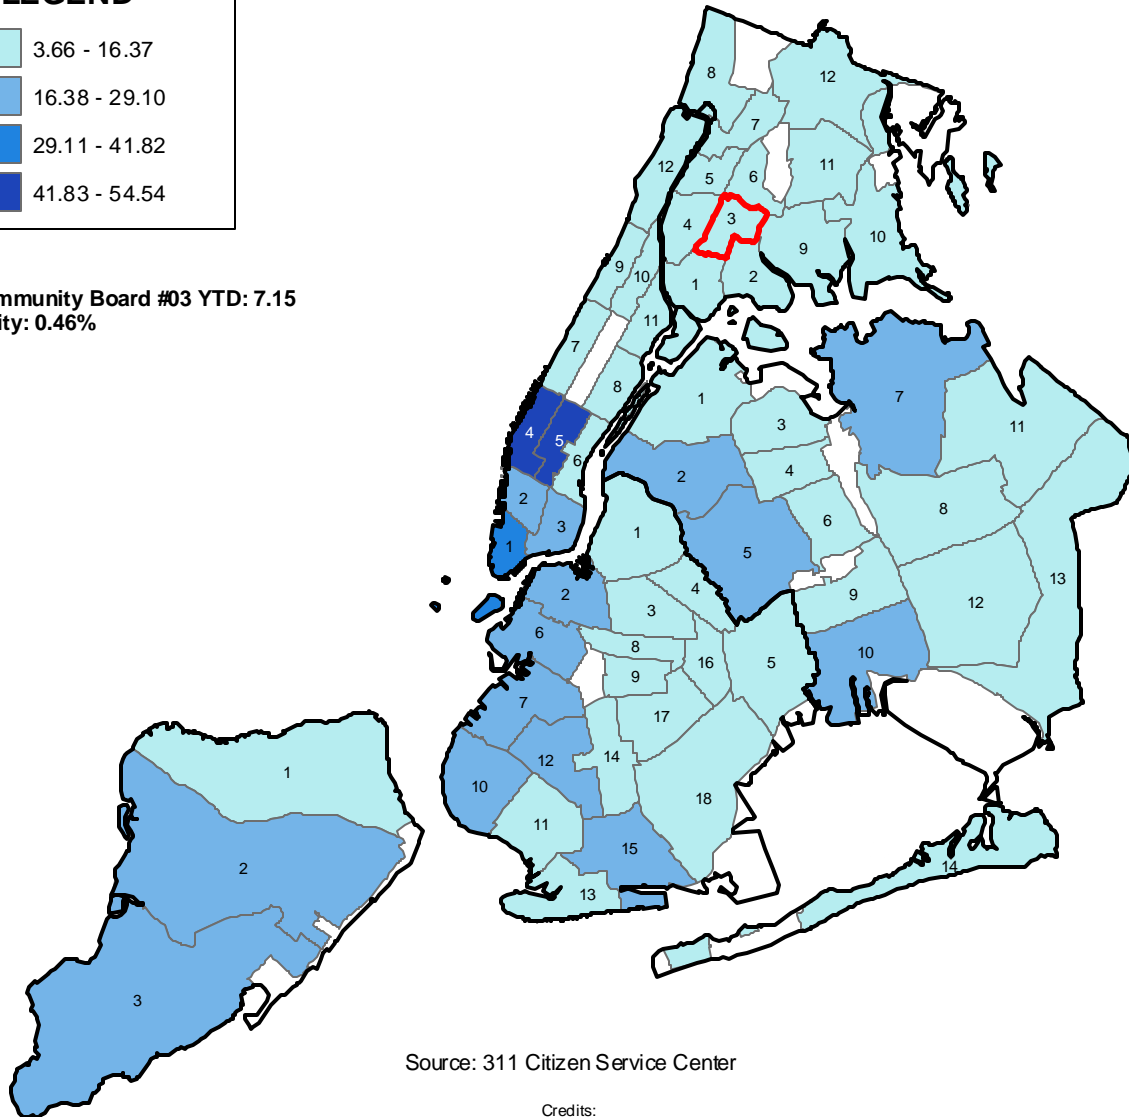

## LEGEND

**Bronx Community Board #03 YTD: 7.15**  
**% of All City: 0.46%**

Source: 311 Citizen Service Center

Credits:  
 NYC base map provided by the Department of Information Technology and Telecommunications GIS Utility.  
 Map compiled by PlanGraphics, Inc.