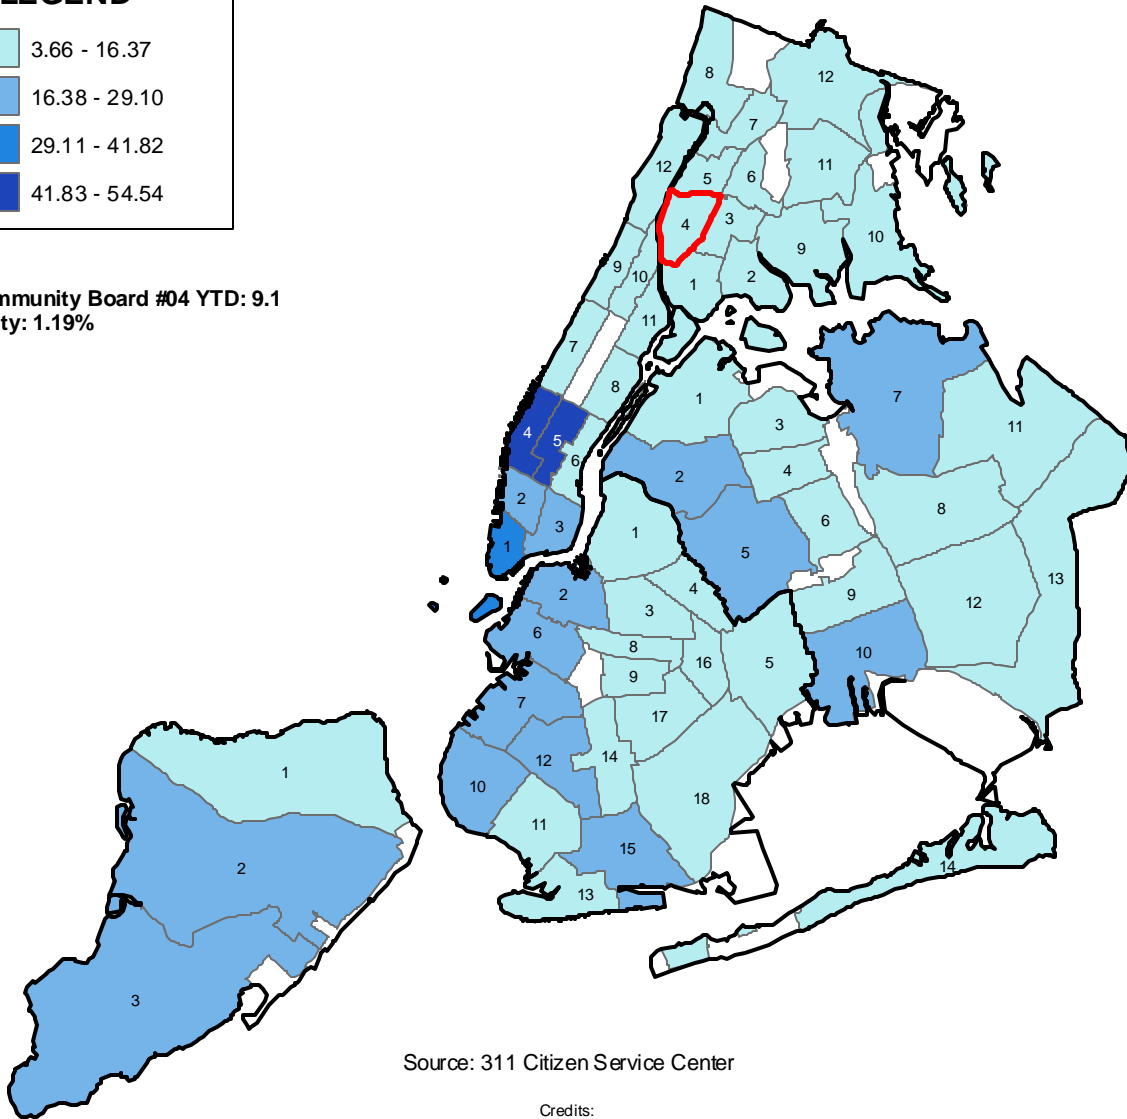

Complaints Regarding Illegal Parking (per 10,000 residents) by Community Board Fiscal 2010, September YTD

LEGEND

Bronx Community Board #04 YTD: 9.1
% of All City: 1.19%

Source: 311 Citizen Service Center