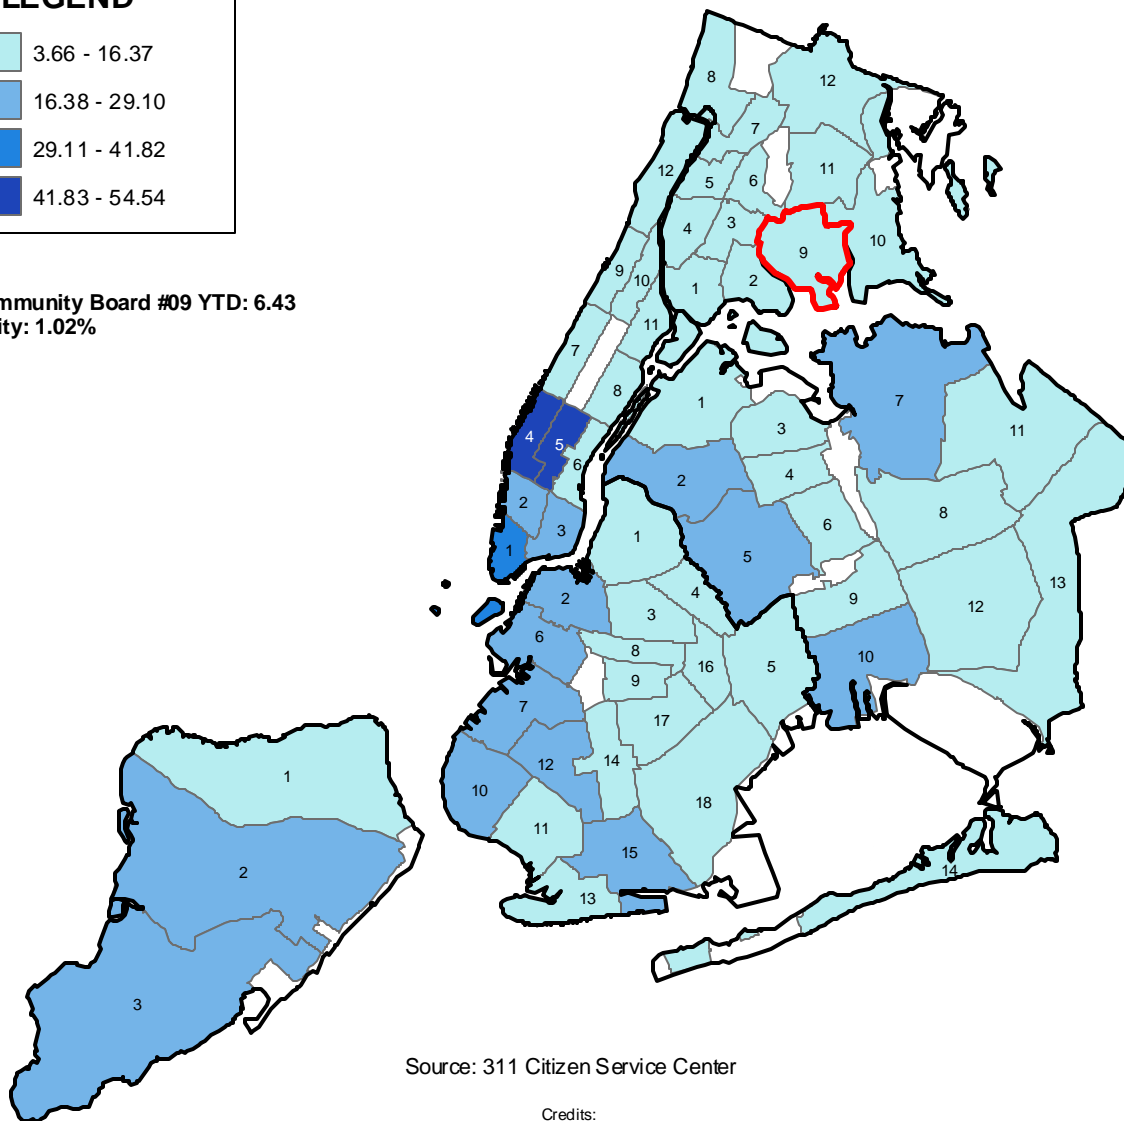

Complaints Regarding Illegal Parking (per 10,000 residents) by Community Board Fiscal 2010, September YTD

LEGEND

Bronx Community Board #09 YTD: 6.43
% of All City: 1.02%

Source: 311 Citizen Service Center