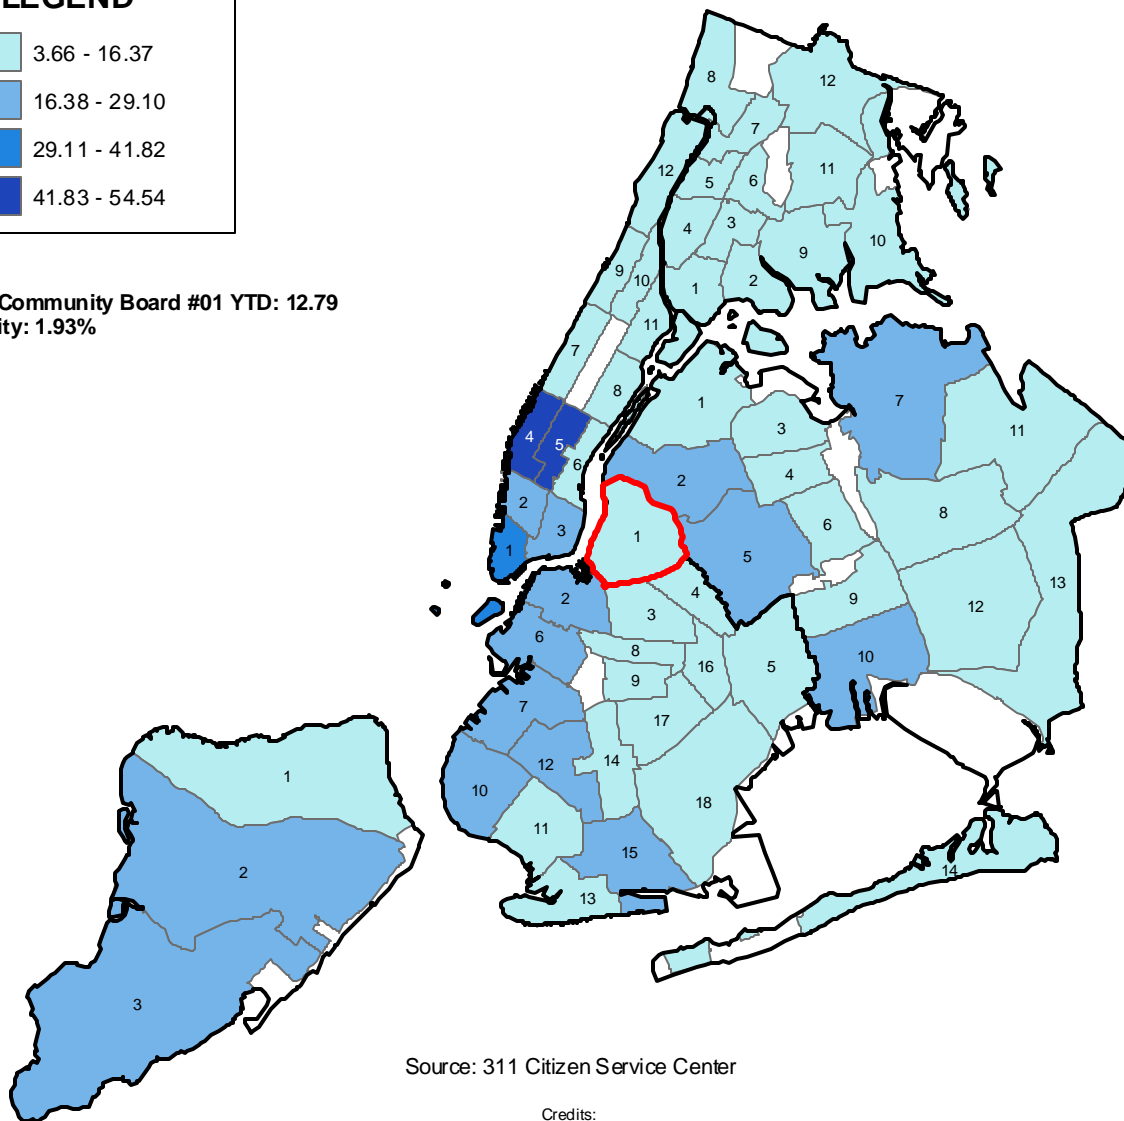

Complaints Regarding Illegal Parking (per 10,000 residents) by Community Board Fiscal 2010, September YTD

LEGEND

Brooklyn Community Board #01 YTD: 12.79
% of All City: 1.93%

Source: 311 Citizen Service Center