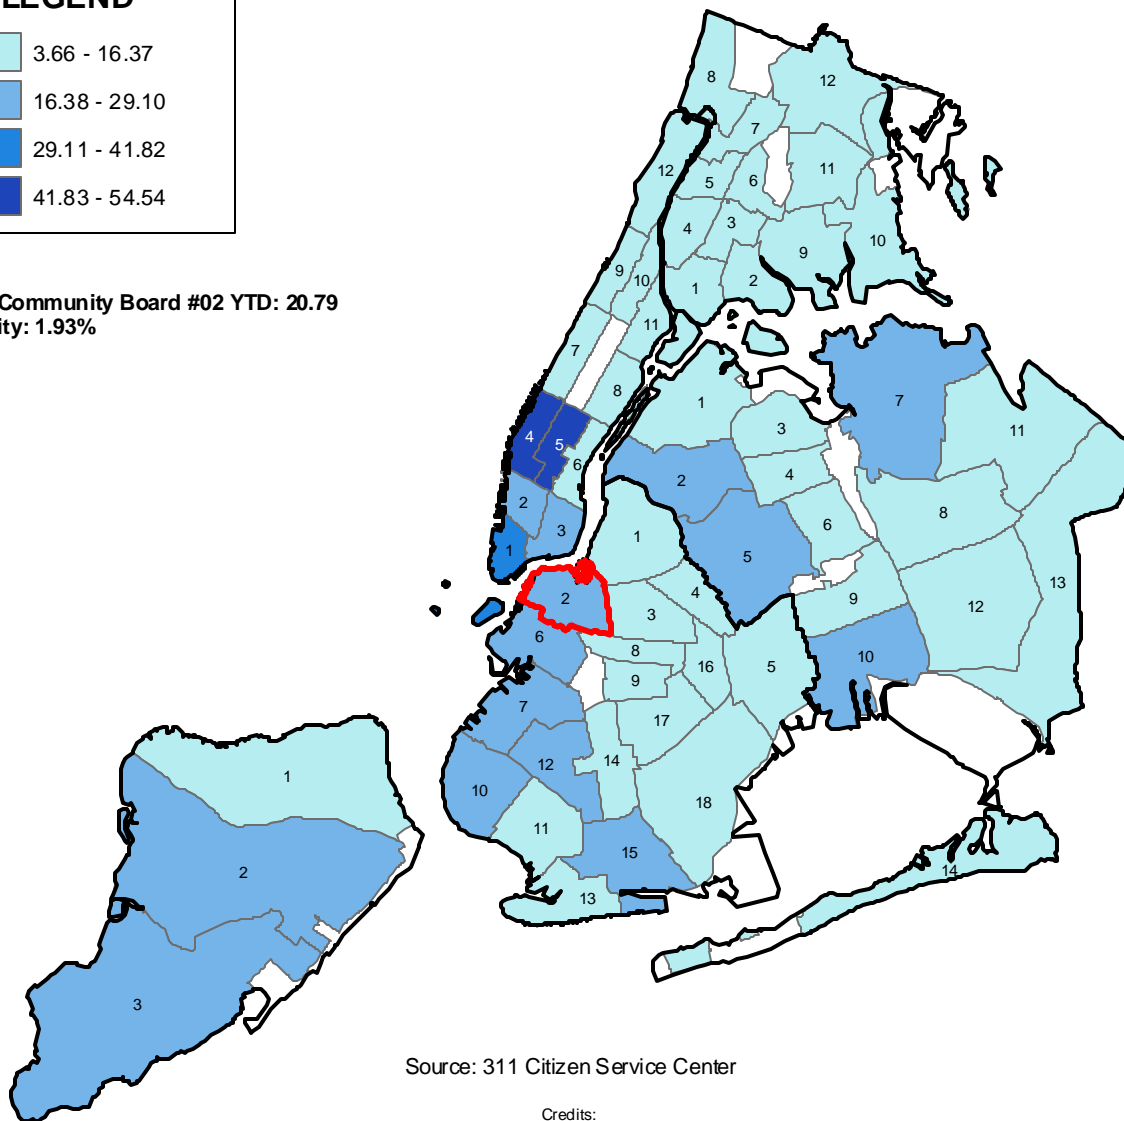

Complaints Regarding Illegal Parking (per 10,000 residents) by Community Board Fiscal 2010, September YTD

LEGEND

Brooklyn Community Board #02 YTD: 20.79
% of All City: 1.93%

Source: 311 Citizen Service Center