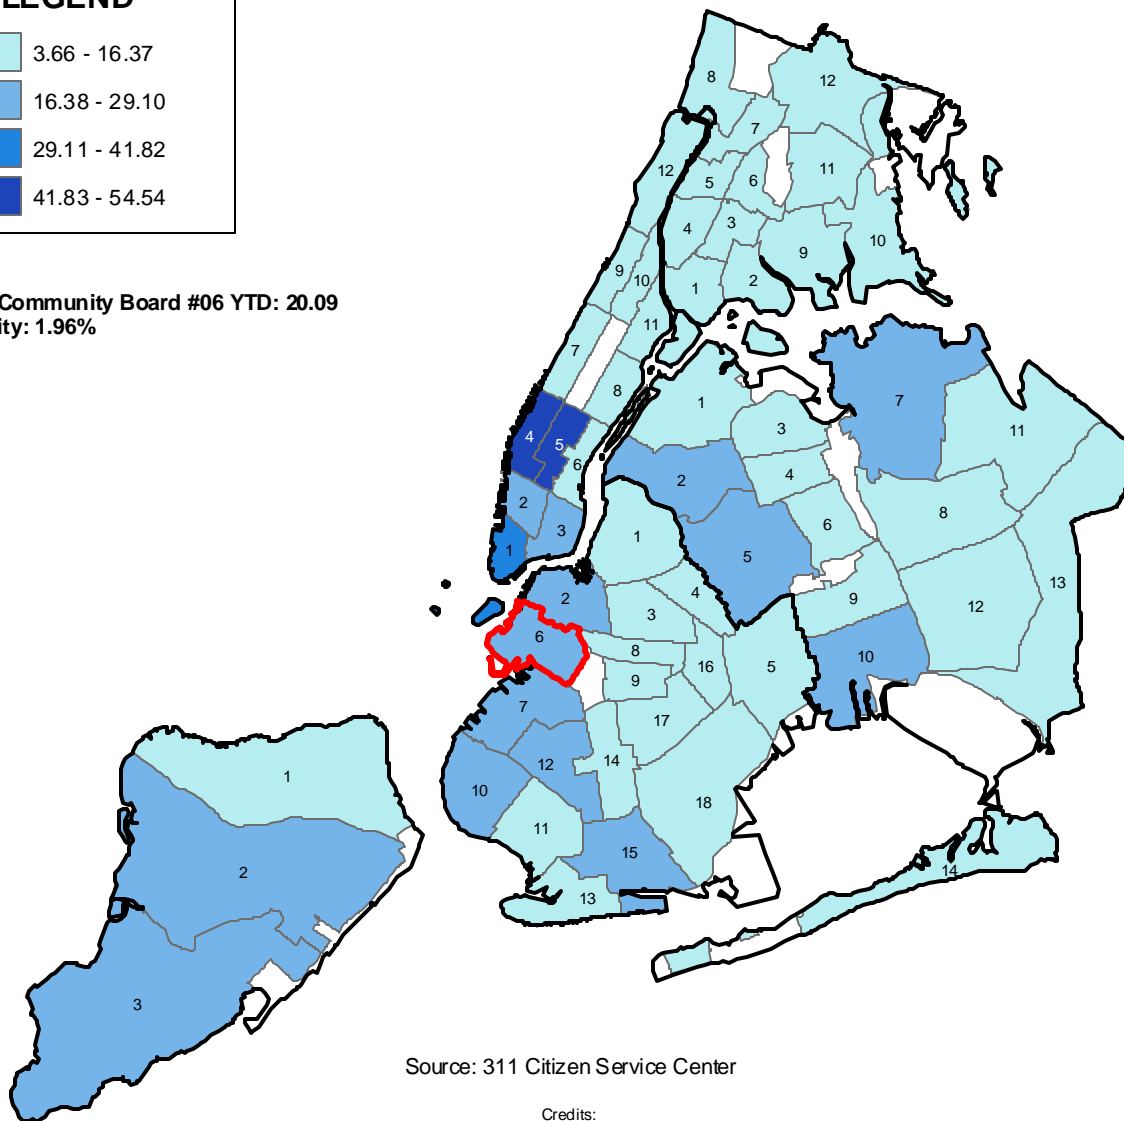

Complaints Regarding Illegal Parking (per 10,000 residents) by Community Board Fiscal 2010, September YTD

LEGEND

Brooklyn Community Board #06 YTD: 20.09
% of All City: 1.96%

Source: 311 Citizen Service Center