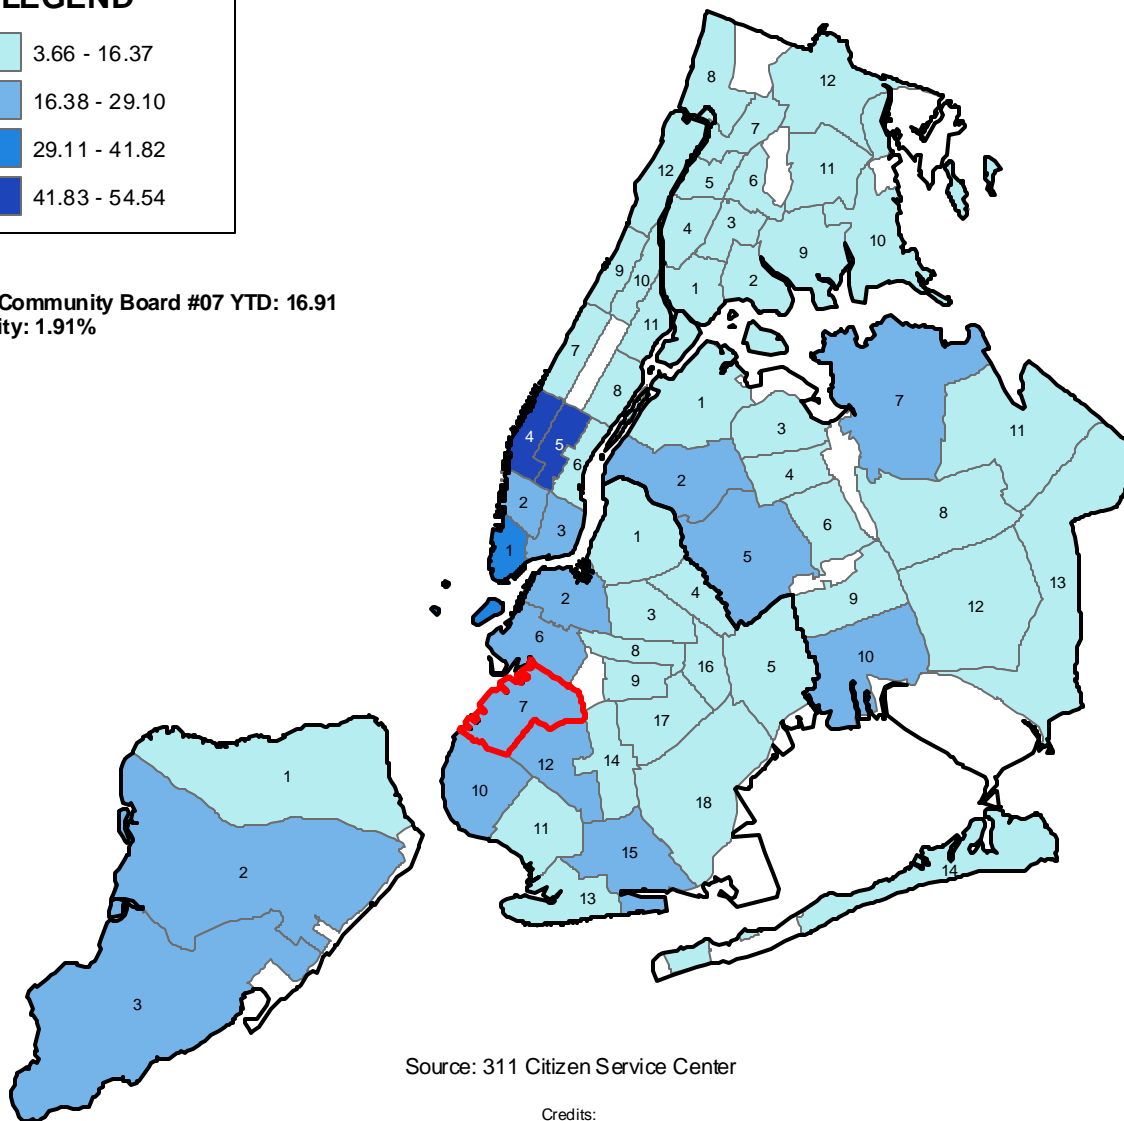

Complaints Regarding Illegal Parking (per 10,000 residents) by Community Board Fiscal 2010, September YTD

LEGEND

Brooklyn Community Board #07 YTD: 16.91
% of All City: 1.91%

Source: 311 Citizen Service Center