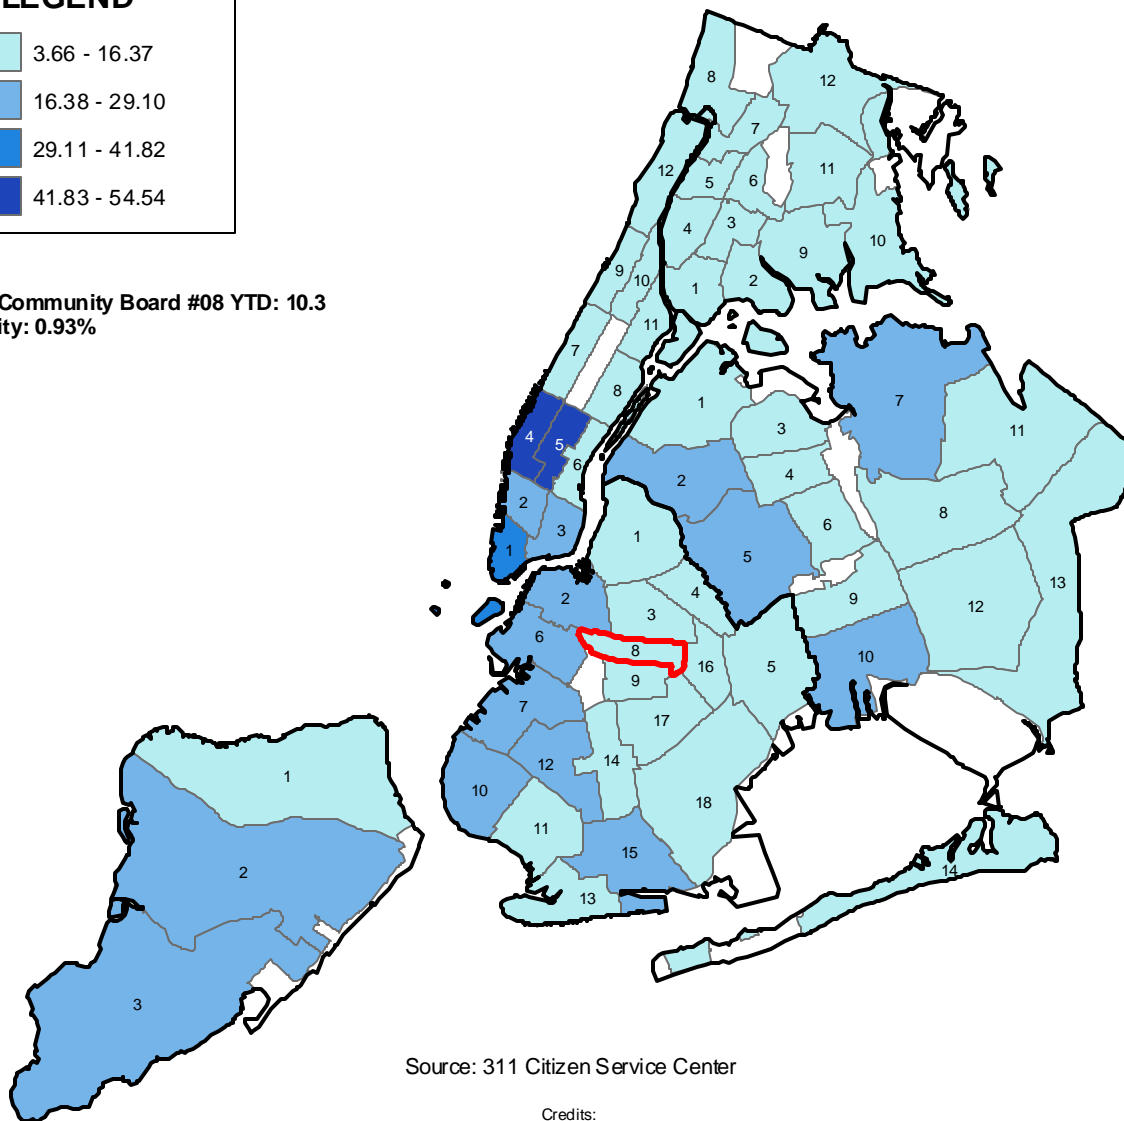

Complaints Regarding Illegal Parking (per 10,000 residents) by Community Board Fiscal 2010, September YTD

LEGEND

Brooklyn Community Board #08 YTD: 10.3
% of All City: 0.93%

Source: 311 Citizen Service Center