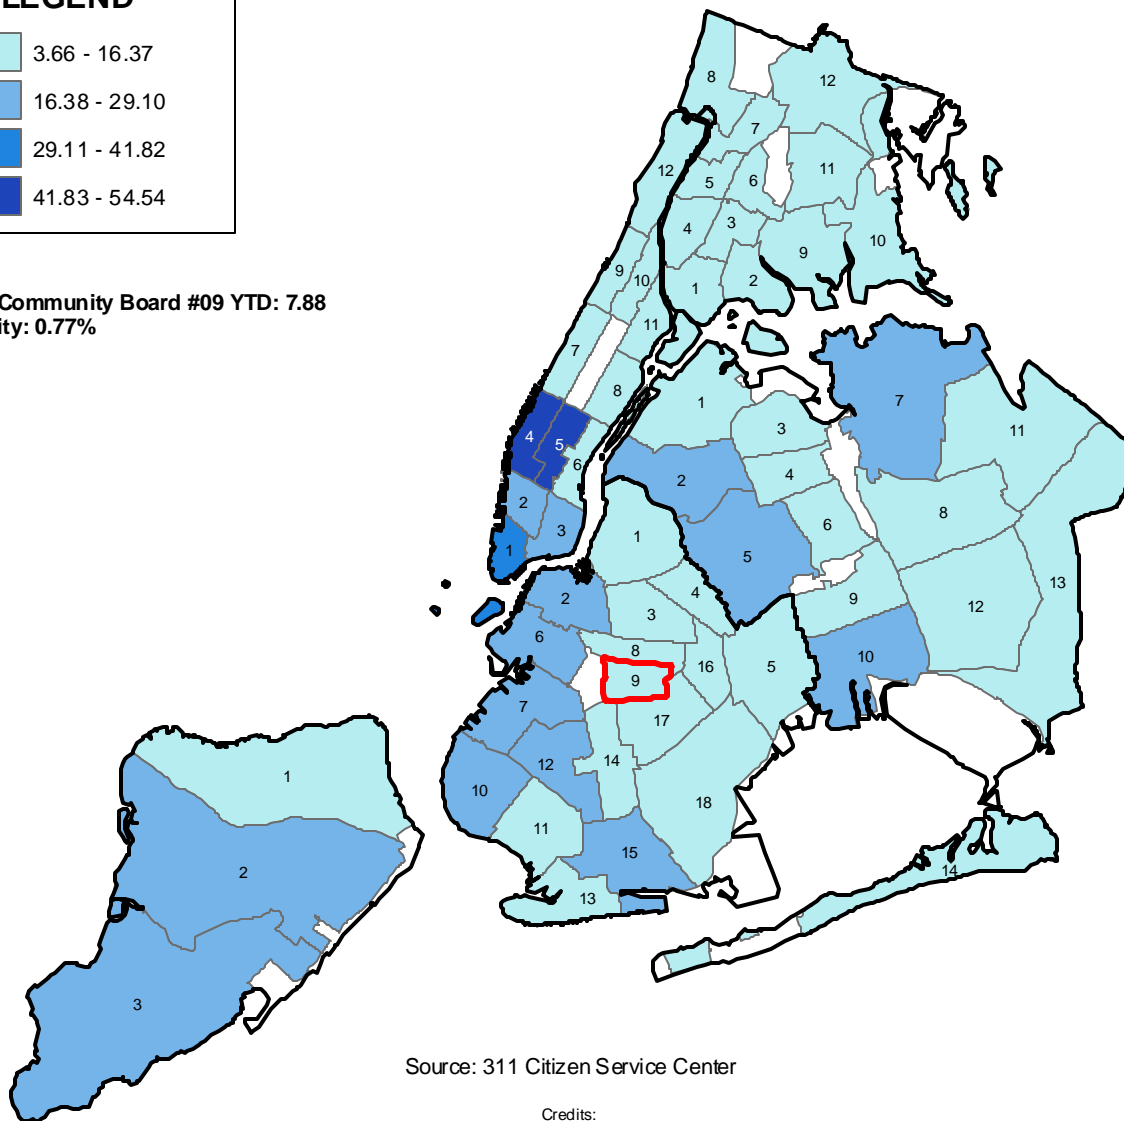

Complaints Regarding Illegal Parking (per 10,000 residents) by Community Board Fiscal 2010, September YTD

LEGEND

Brooklyn Community Board #09 YTD: 7.88
% of All City: 0.77%

Source: 311 Citizen Service Center