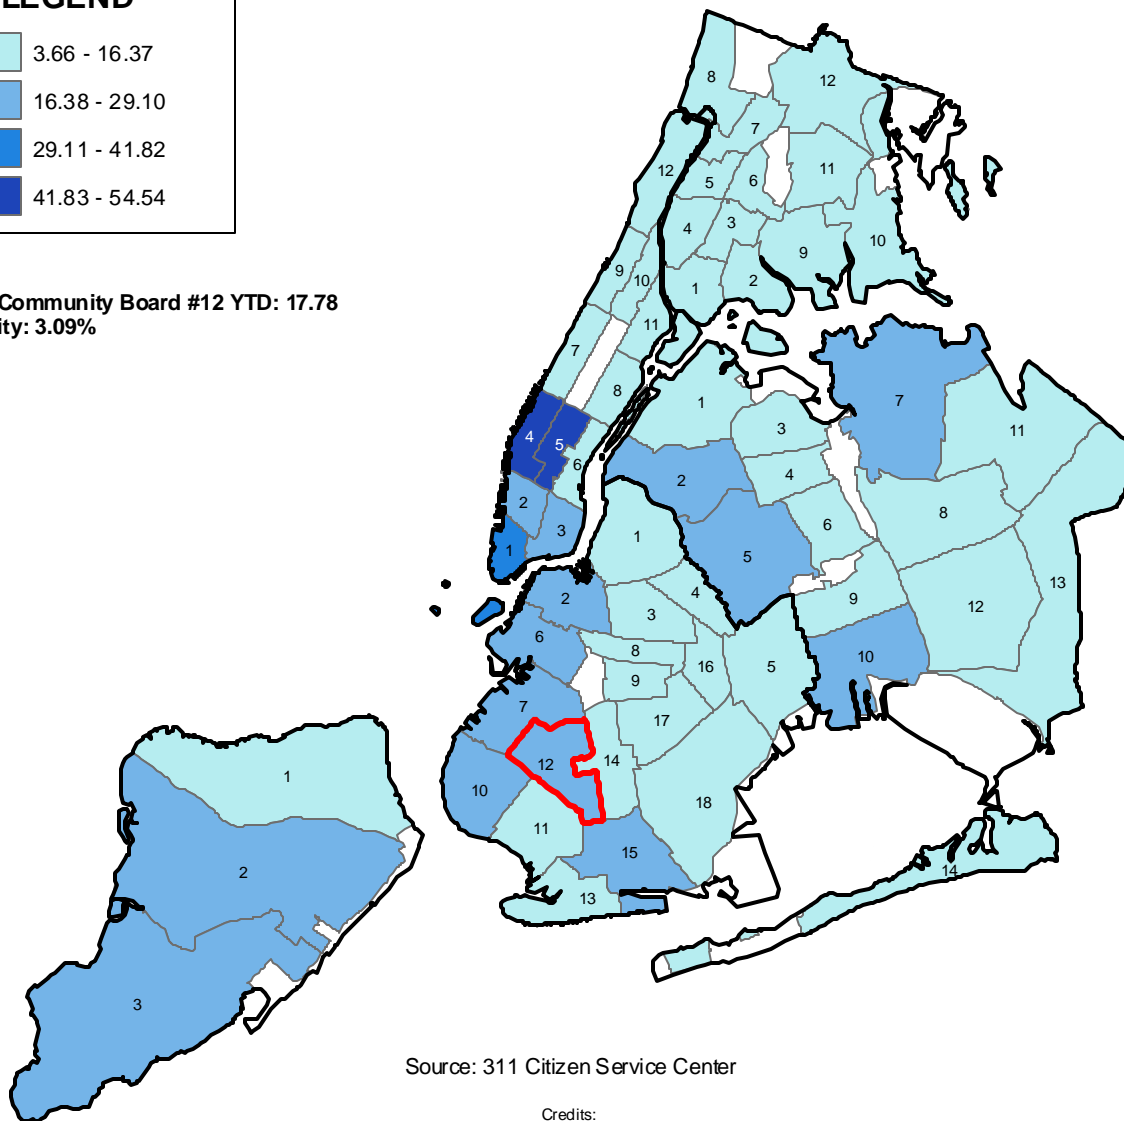

Complaints Regarding Illegal Parking (per 10,000 residents) by Community Board Fiscal 2010, September YTD

LEGEND

Brooklyn Community Board #12 YTD: 17.78
% of All City: 3.09%

Source: 311 Citizen Service Center