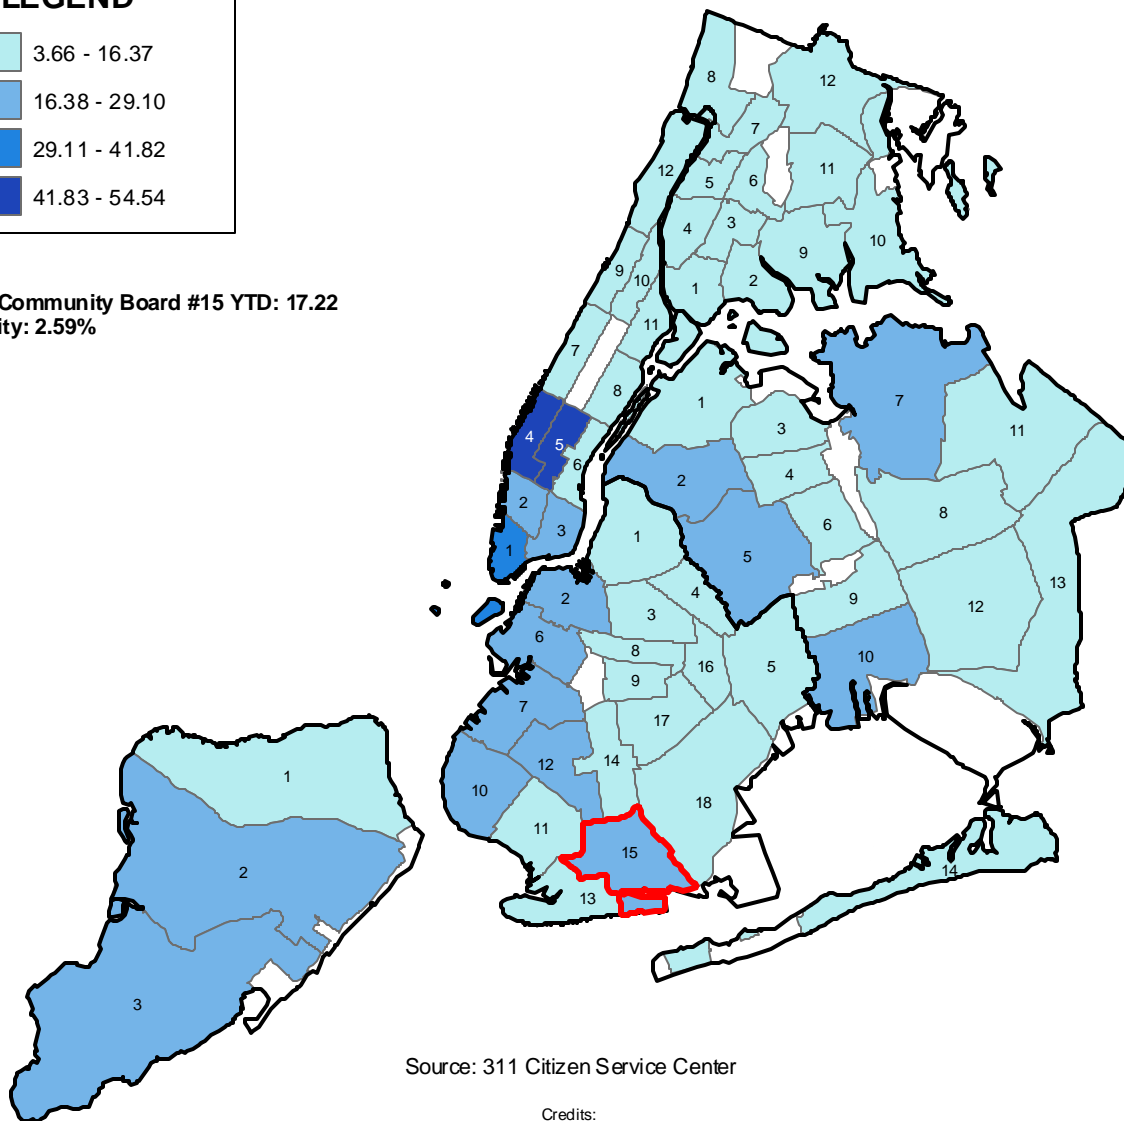

Complaints Regarding Illegal Parking (per 10,000 residents) by Community Board Fiscal 2010, September YTD

LEGEND

Brooklyn Community Board #15 YTD: 17.22
% of All City: 2.59%

Source: 311 Citizen Service Center