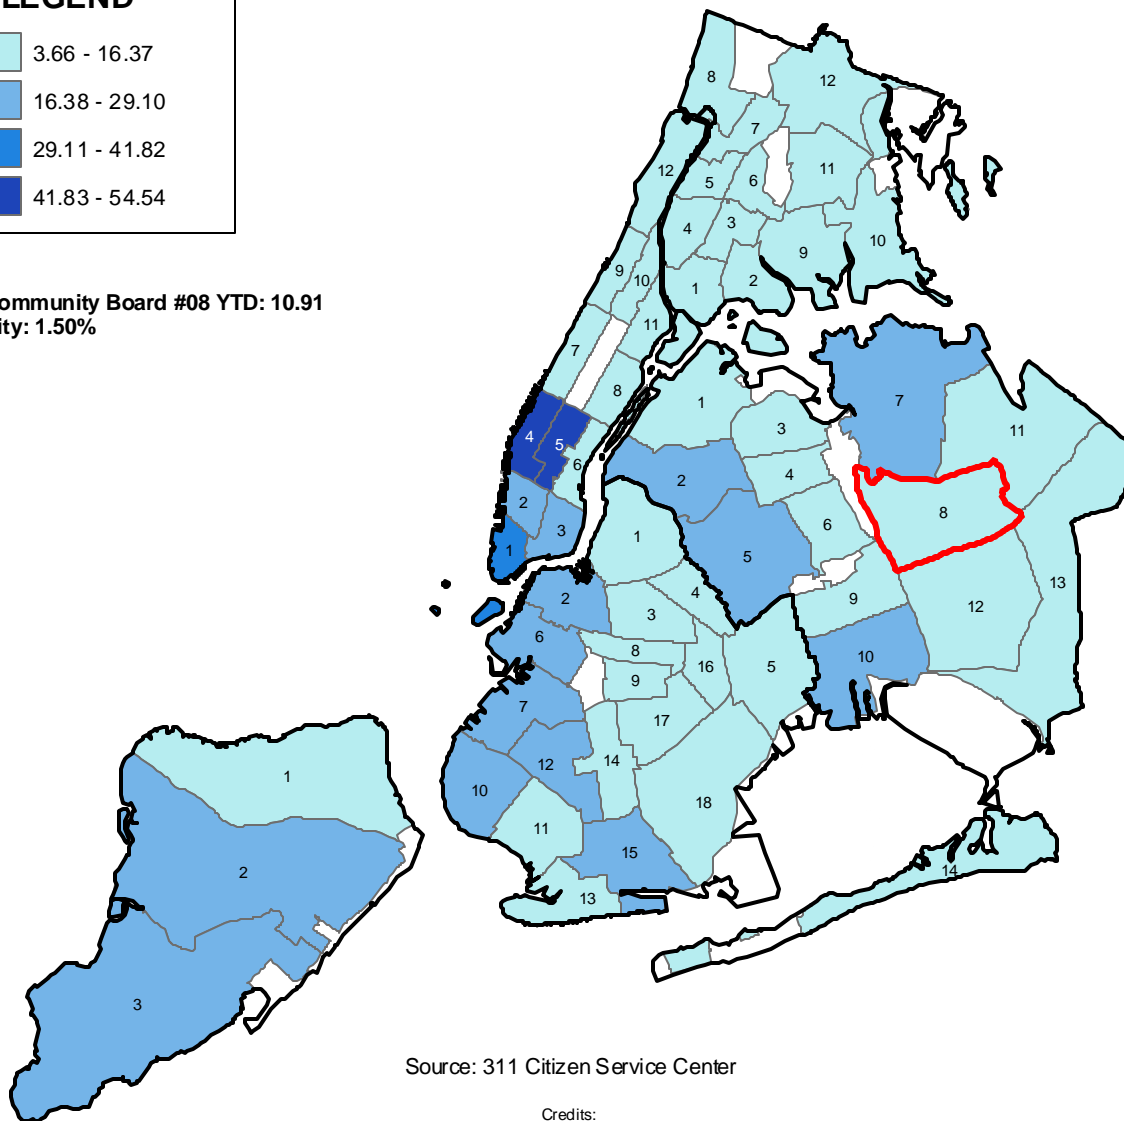

# Complaints Regarding Illegal Parking (per 10,000 residents) by Community Board Fiscal 2010, September YTD

## LEGEND

Queens Community Board #08 YTD: 10.91  
% of All City: 1.50%

Source: 311 Citizen Service Center

Credits:  
NYC base map provided by the Department of Information Technology and Telecommunications GIS Utility.  
Map compiled by PlanGraphics, Inc.