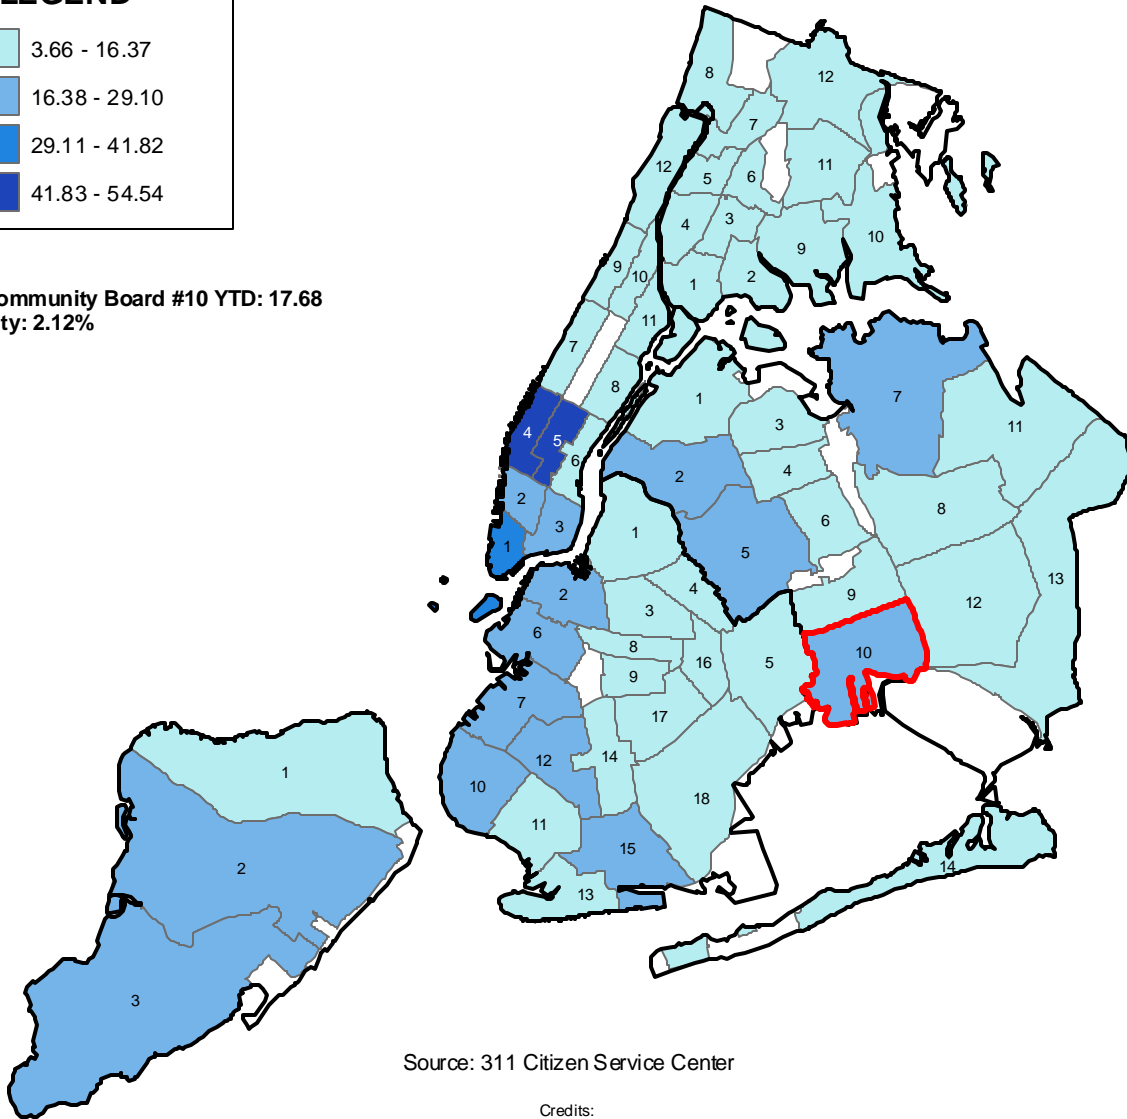

# Complaints Regarding Illegal Parking (per 10,000 residents) by Community Board Fiscal 2010, September YTD

## LEGEND

Queens Community Board #10 YTD: 17.68  
% of All City: 2.12%

Source: 311 Citizen Service Center

Credits:  
NYC base map provided by the Department of Information Technology and Telecommunications GIS Utility.  
Map compiled by PlanGraphics, Inc.