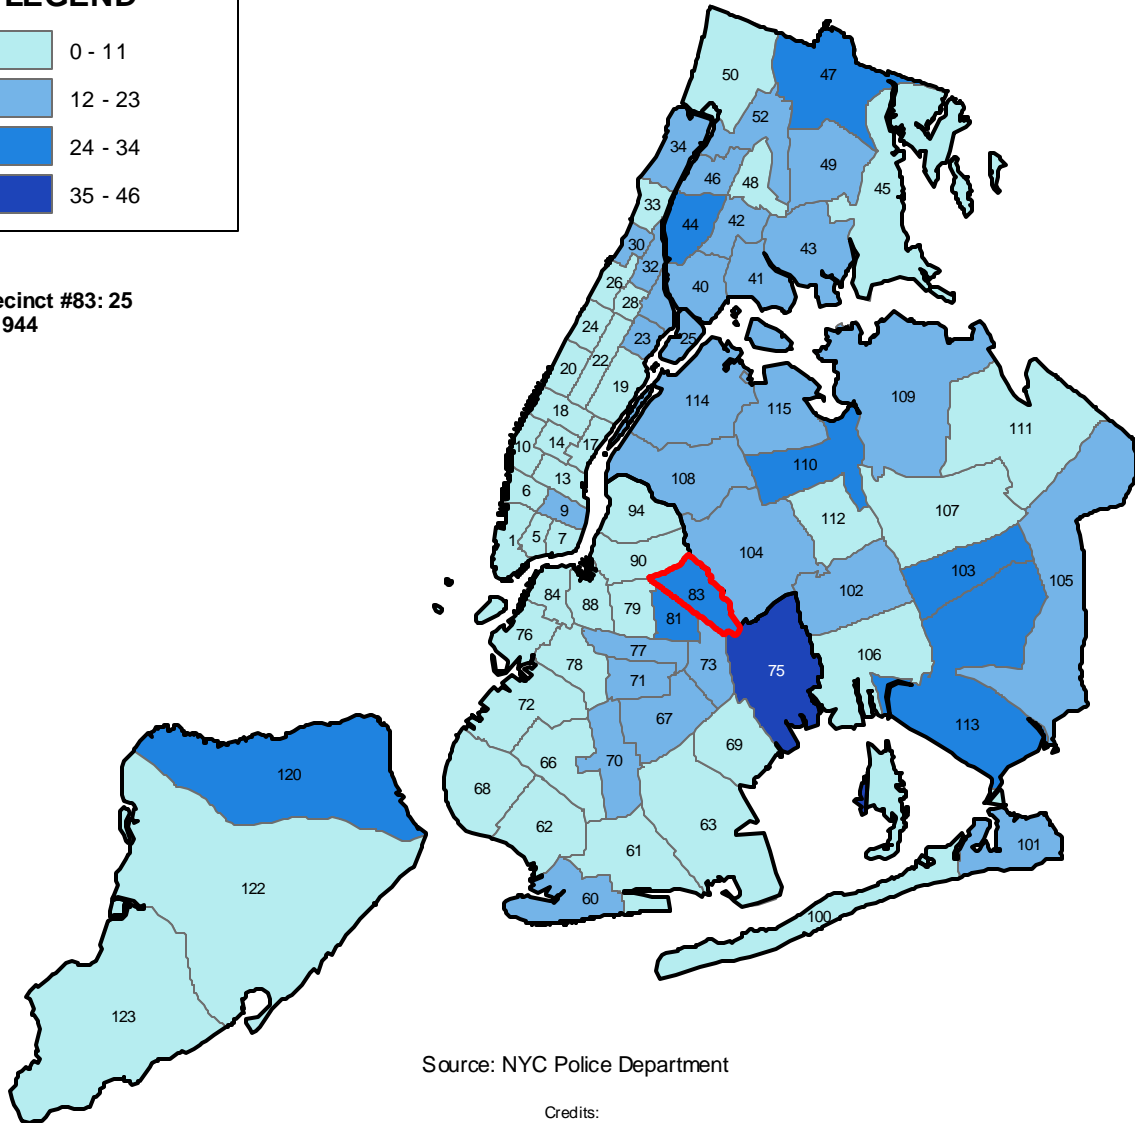

# Forcible Rape by Police Precinct Fiscal 2007

## LEGEND

Police Precinct #83: 25  
Citywide: 944

Source: NYC Police Department

Credits:  
NYC base map provided by the Department of Information Technology and Telecommunications GIS Utility.  
Map compiled by PlanGraphics, Inc.