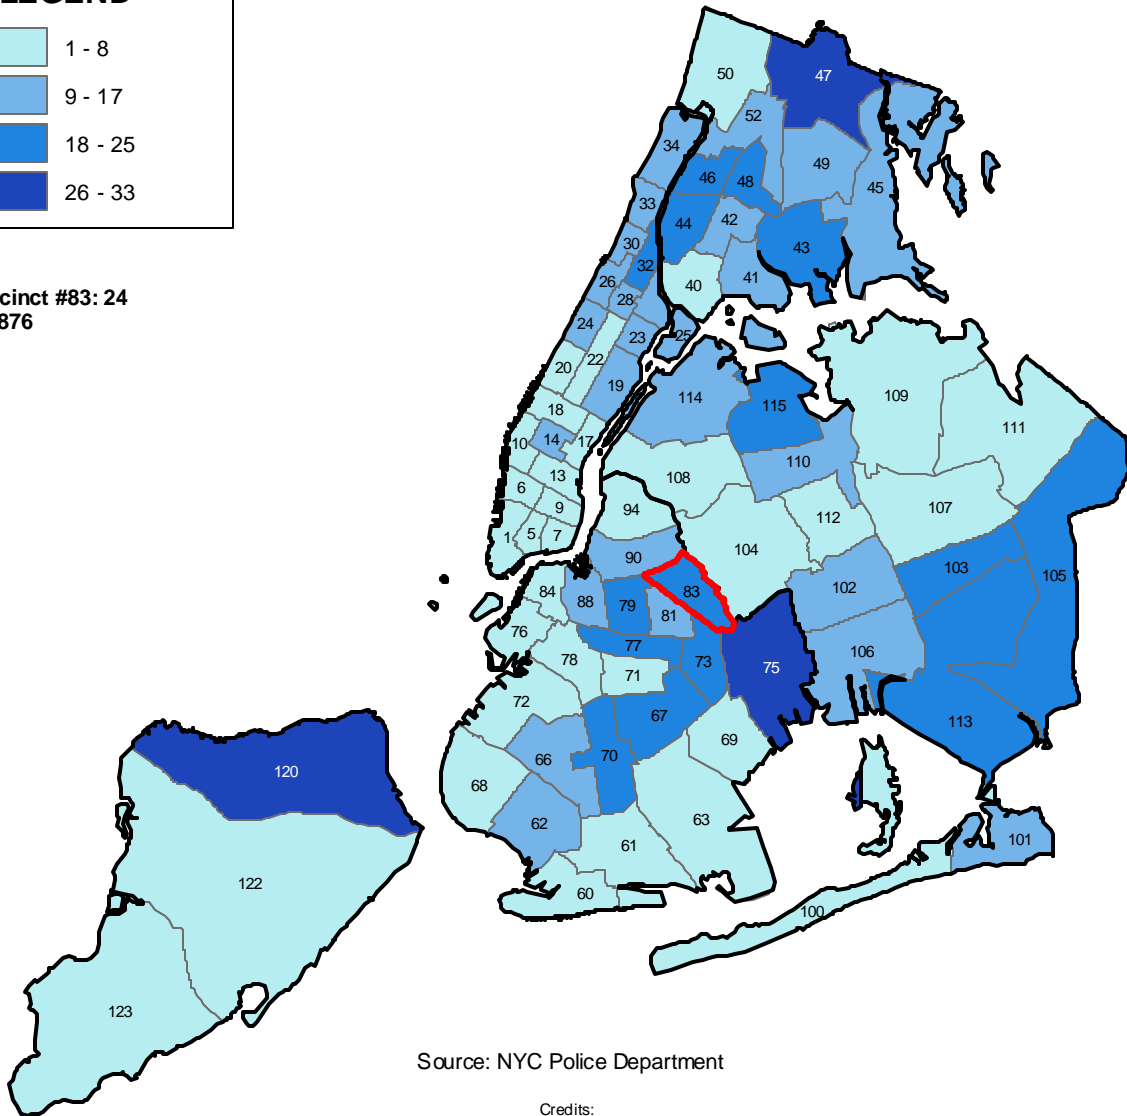

Forcible Rape by Police Precinct Fiscal 2008

LEGEND

Police Precinct #83: 24
Citywide: 876

Source: NYC Police Department

Credits:
NYC base map provided by the Department of Information Technology and Telecommunications GIS Utility.
Map compiled by PlanGraphics, Inc.

NYPD data is preliminary and subject to further revision.