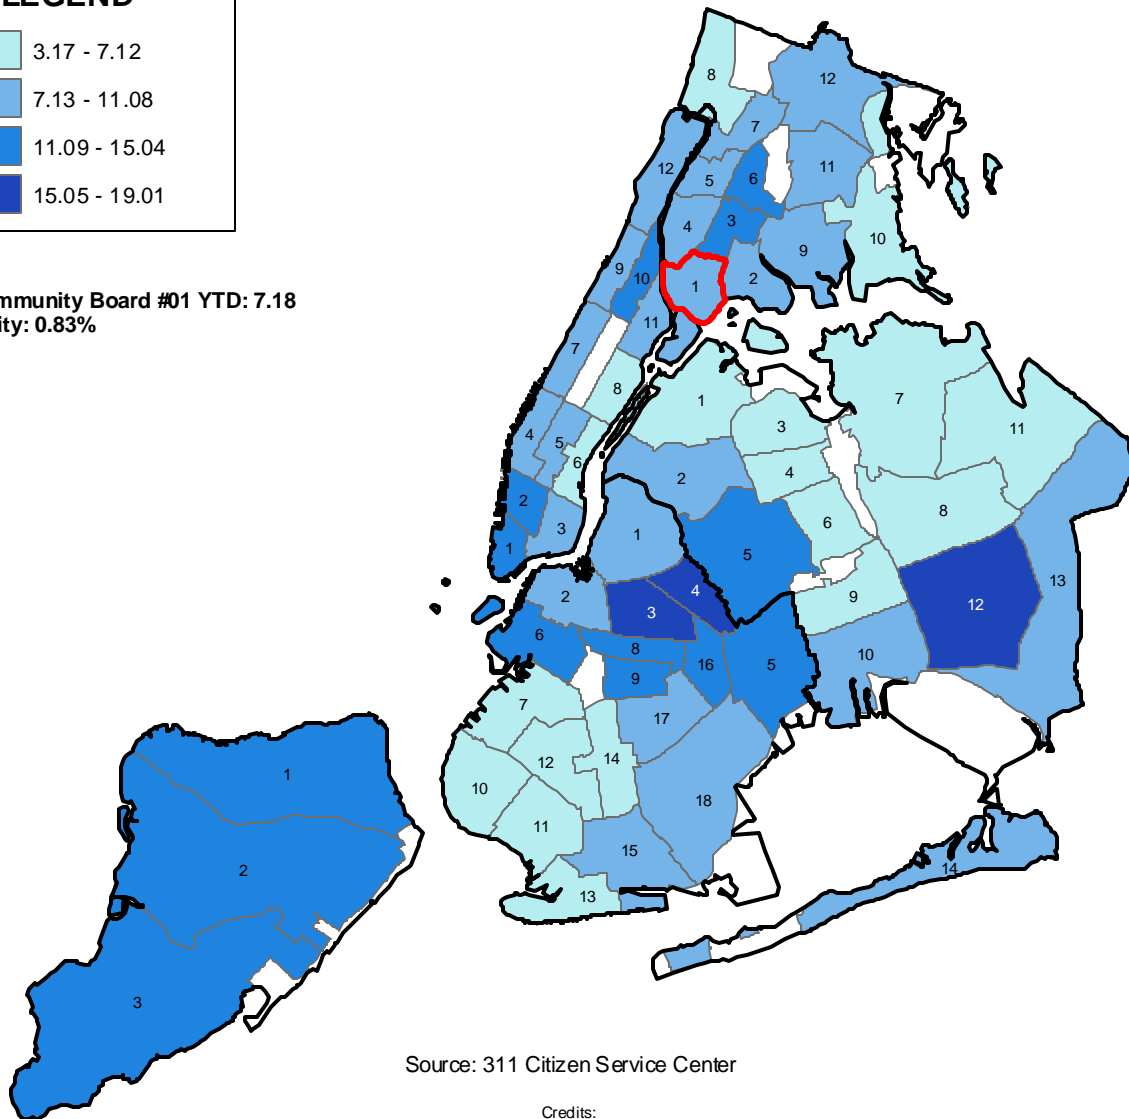

Rodent Complaints (per 10,000 residents) by Community Board Fiscal 2010, September YTD

LEGEND

Bronx Community Board #01 YTD: 7.18
% of All City: 0.83%

Source: 311 Citizen Service Center

Credits:
 NYC base map provided by the Department of Information Technology and Telecommunications GIS Utility.
 Map compiled by PlanGraphics, Inc.