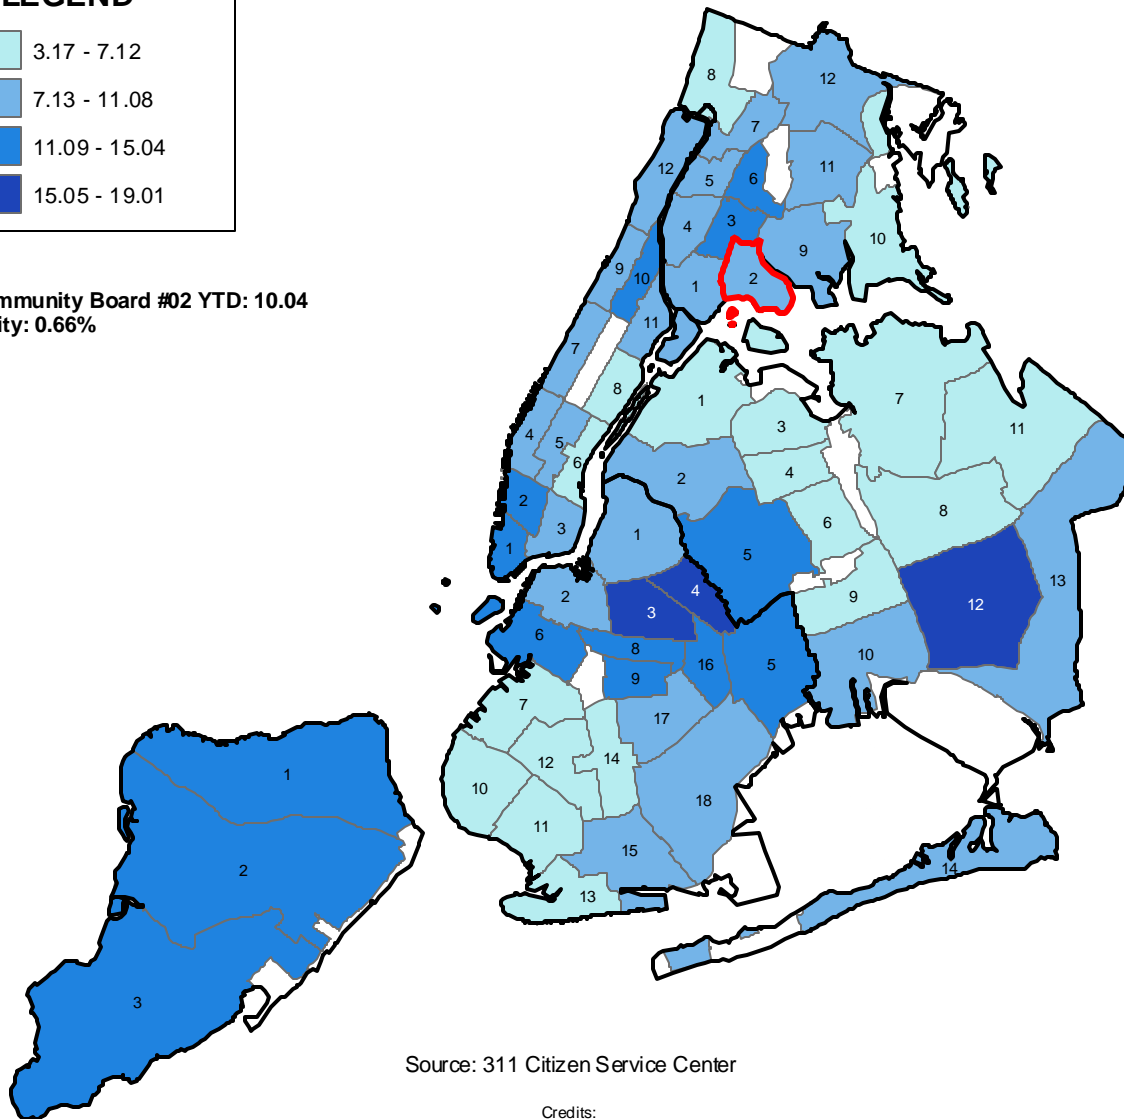

Rodent Complaints (per 10,000 residents) by Community Board Fiscal 2010, September YTD

LEGEND

Bronx Community Board #02 YTD: 10.04
% of All City: 0.66%

Source: 311 Citizen Service Center

Credits:
 NYC base map provided by the Department of Information Technology and Telecommunications GIS Utility.
 Map compiled by PlanGraphics, Inc.