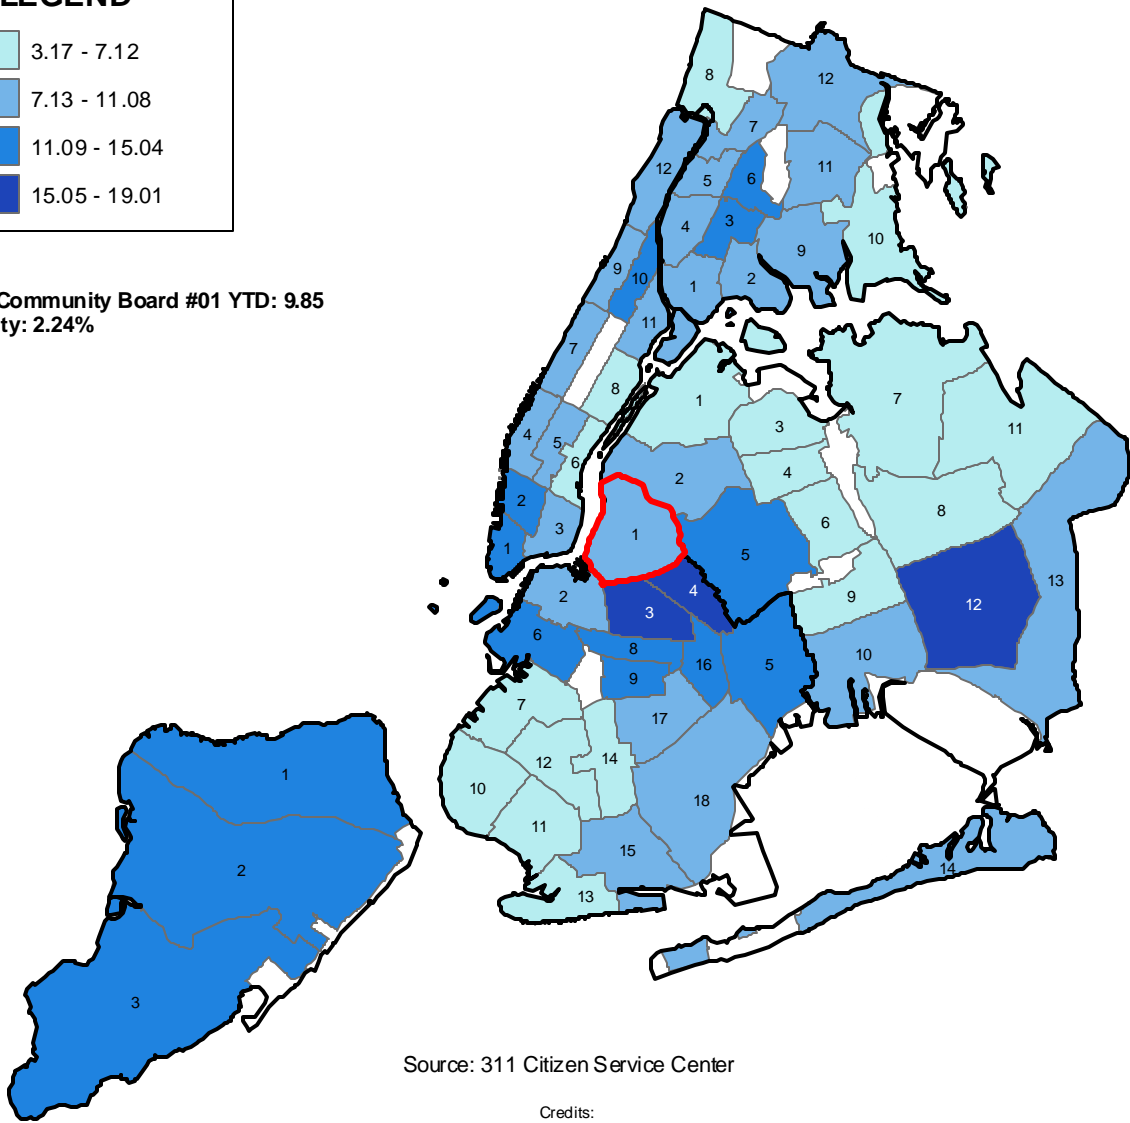

# Rodent Complaints (per 10,000 residents) by Community Board Fiscal 2010, September YTD

## LEGEND

Brooklyn Community Board #01 YTD: 9.85  
% of All City: 2.24%

Source: 311 Citizen Service Center

Credits:  
NYC base map provided by the Department of Information Technology and Telecommunications GIS Utility.  
Map compiled by PlanGraphics, Inc.