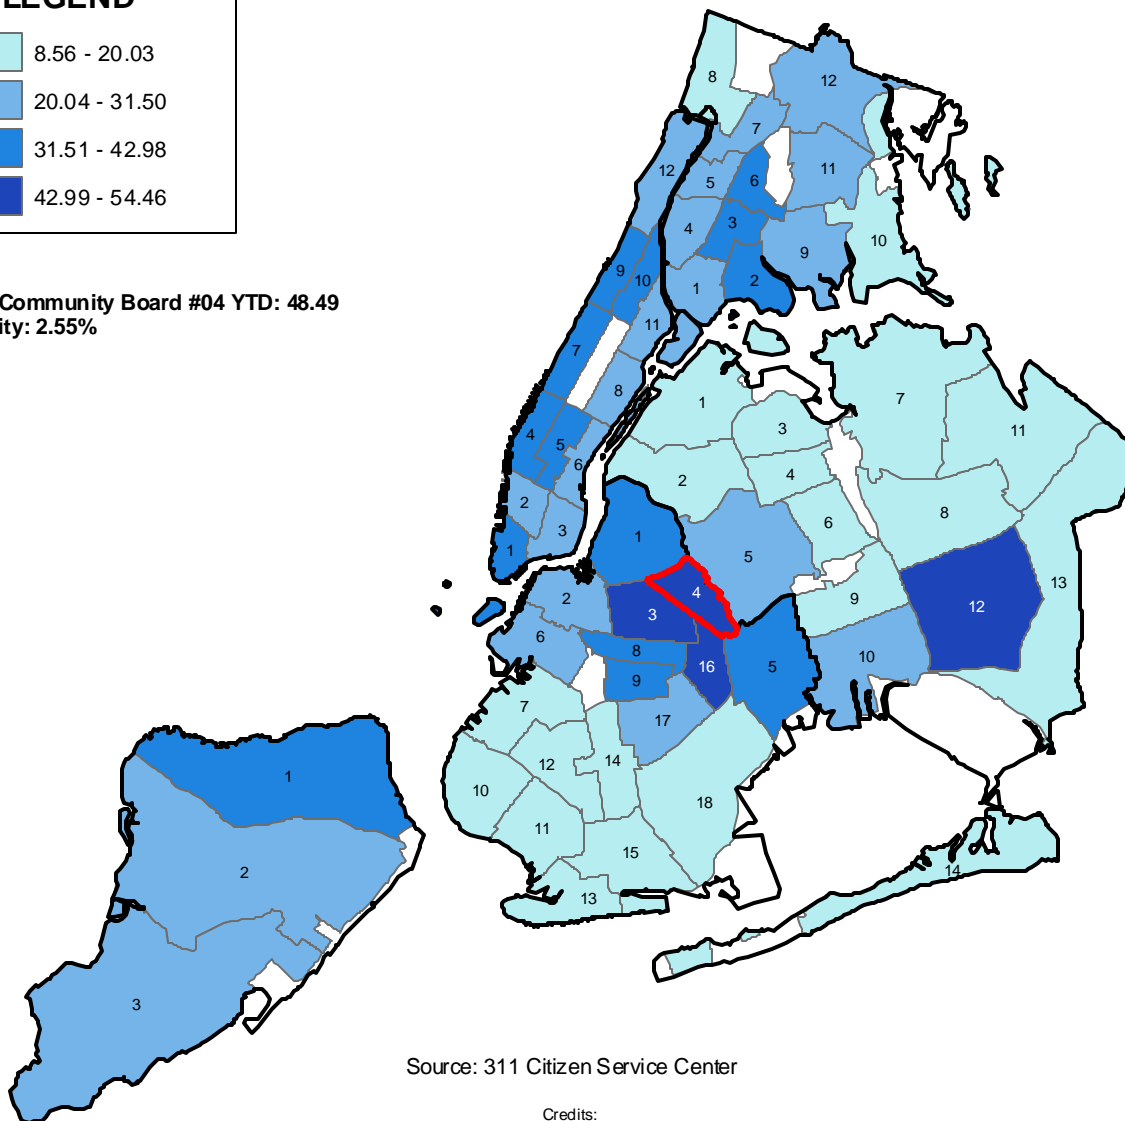

Rodent Complaints (per 10,000 residents) by Community Board Fiscal 2009, May YTD

LEGEND

Brooklyn Community Board #04 YTD: 48.49
% of All City: 2.55%

Source: 311 Citizen Service Center

Credits:
 NYC base map provided by the Department of Information Technology and Telecommunications GIS Utility.
 Map compiled by PlanGraphics, Inc.