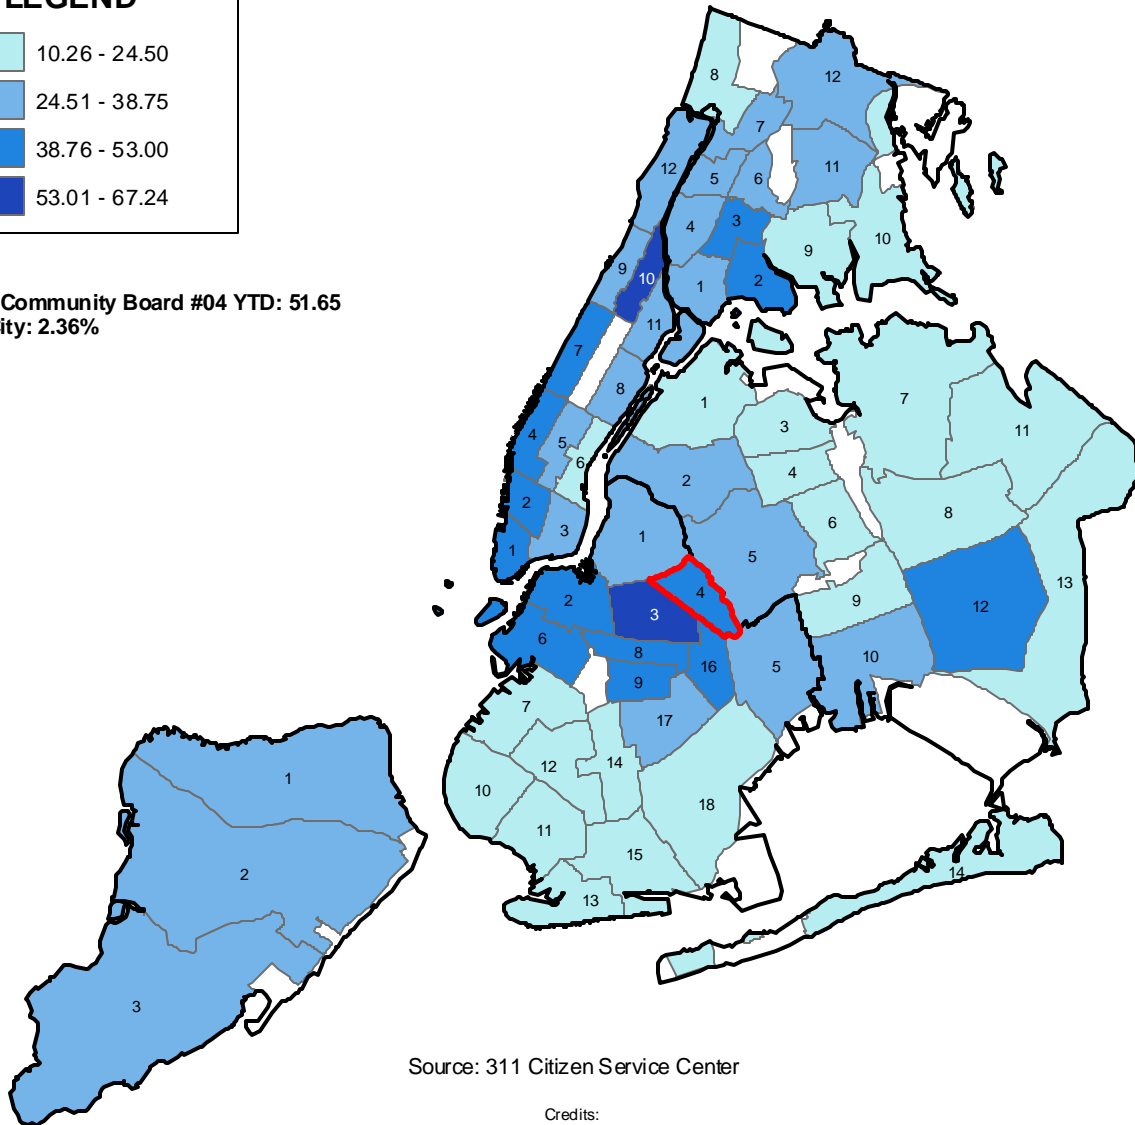

Rodent Complaints (per 10,000 residents) by Community Board Fiscal 2008, June YTD

LEGEND

Brooklyn Community Board #04 YTD: 51.65
% of All City: 2.36%

Source: 311 Citizen Service Center

Credits:
NYC base map provided by the Department of Information Technology and Telecommunications GIS Utility.
Map compiled by PlanGraphics, Inc.