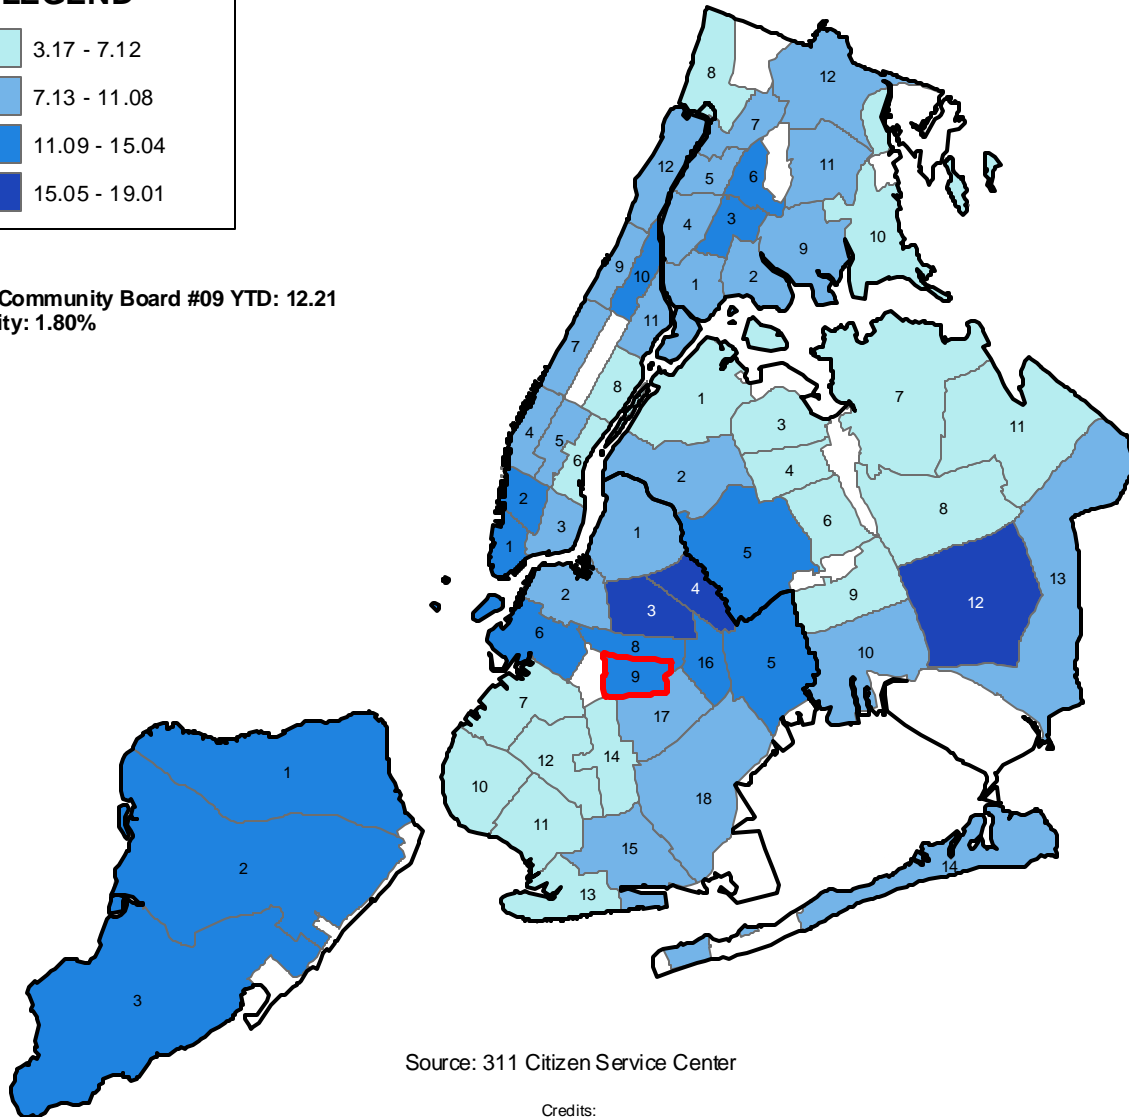

Rodent Complaints (per 10,000 residents) by Community Board Fiscal 2010, September YTD

LEGEND

Brooklyn Community Board #09 YTD: 12.21
% of All City: 1.80%

Source: 311 Citizen Service Center

Credits:
 NYC base map provided by the Department of Information Technology and Telecommunications GIS Utility.
 Map compiled by PlanGraphics, Inc.