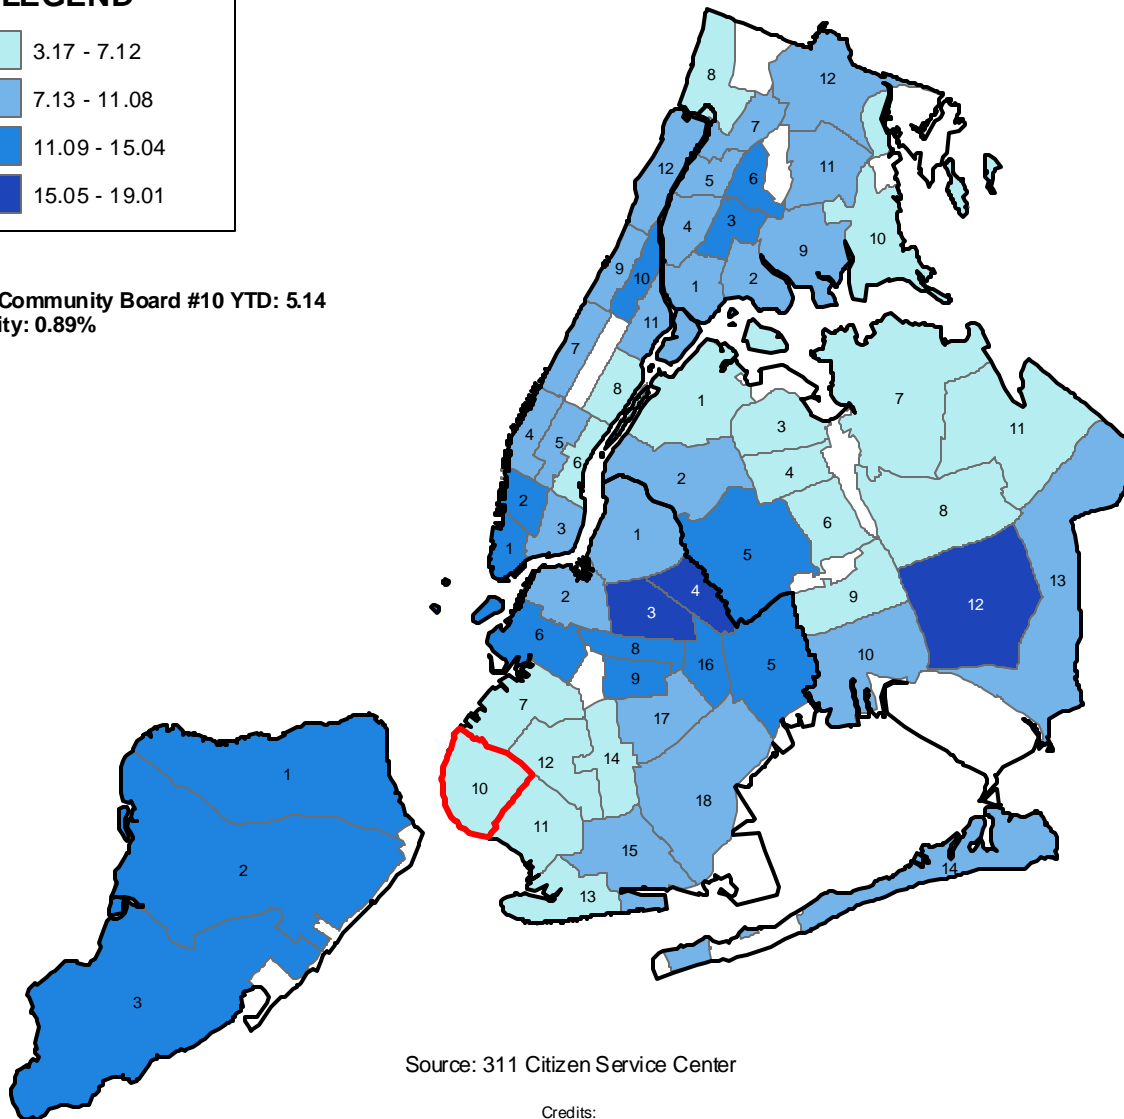

Rodent Complaints (per 10,000 residents) by Community Board Fiscal 2010, September YTD

LEGEND

Brooklyn Community Board #10 YTD: 5.14
% of All City: 0.89%

Source: 311 Citizen Service Center

Credits:
NYC base map provided by the Department of Information Technology and Telecommunications GIS Utility.
Map compiled by PlanGraphics, Inc.