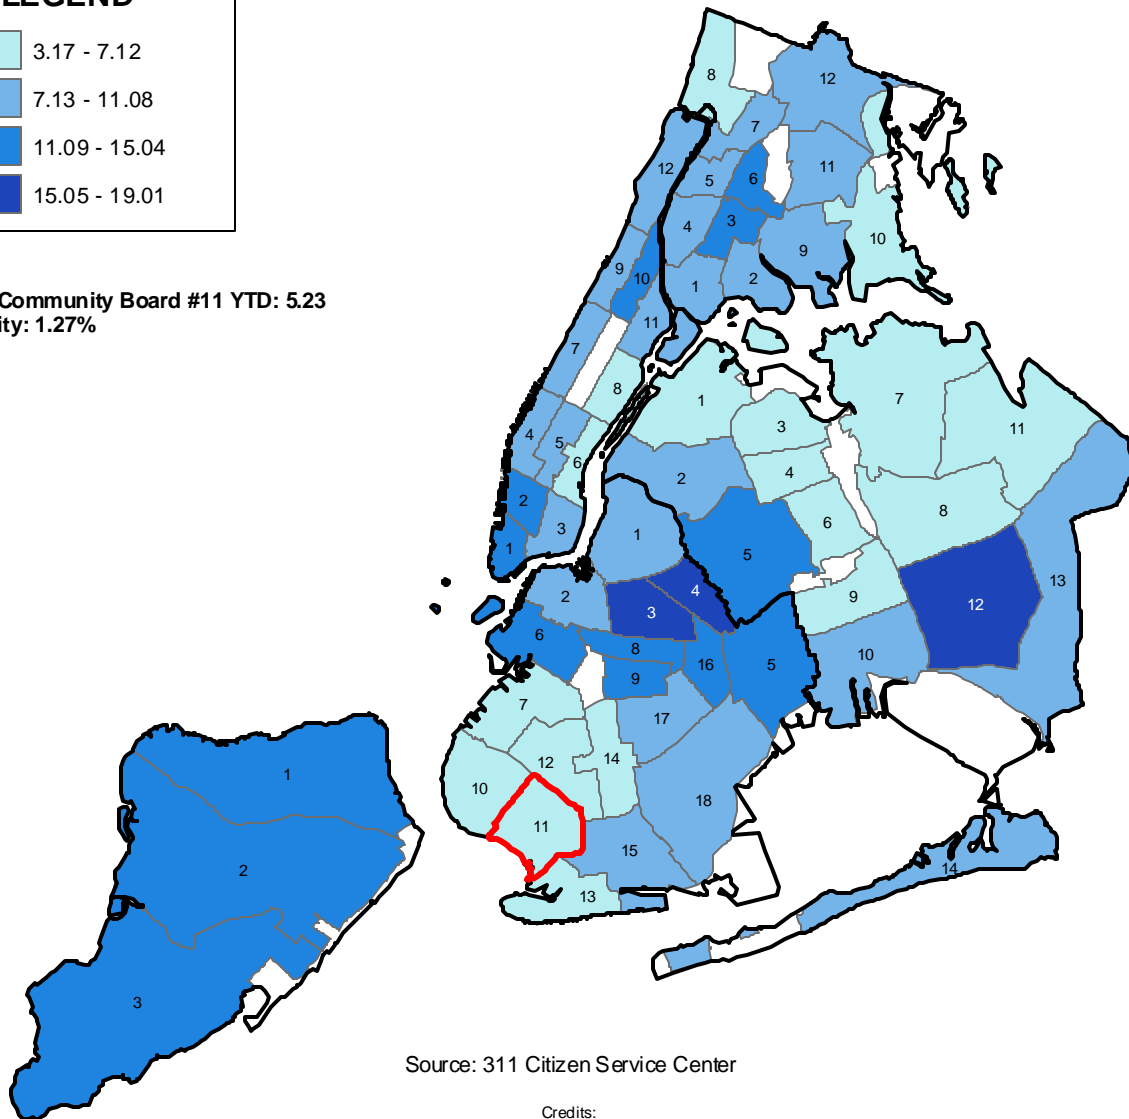

Rodent Complaints (per 10,000 residents) by Community Board Fiscal 2010, September YTD

LEGEND

Brooklyn Community Board #11 YTD: 5.23
% of All City: 1.27%

Credits:
 NYC base map provided by the Department of Information Technology and Telecommunications GIS Utility.
 Map compiled by PlanGraphics, Inc.