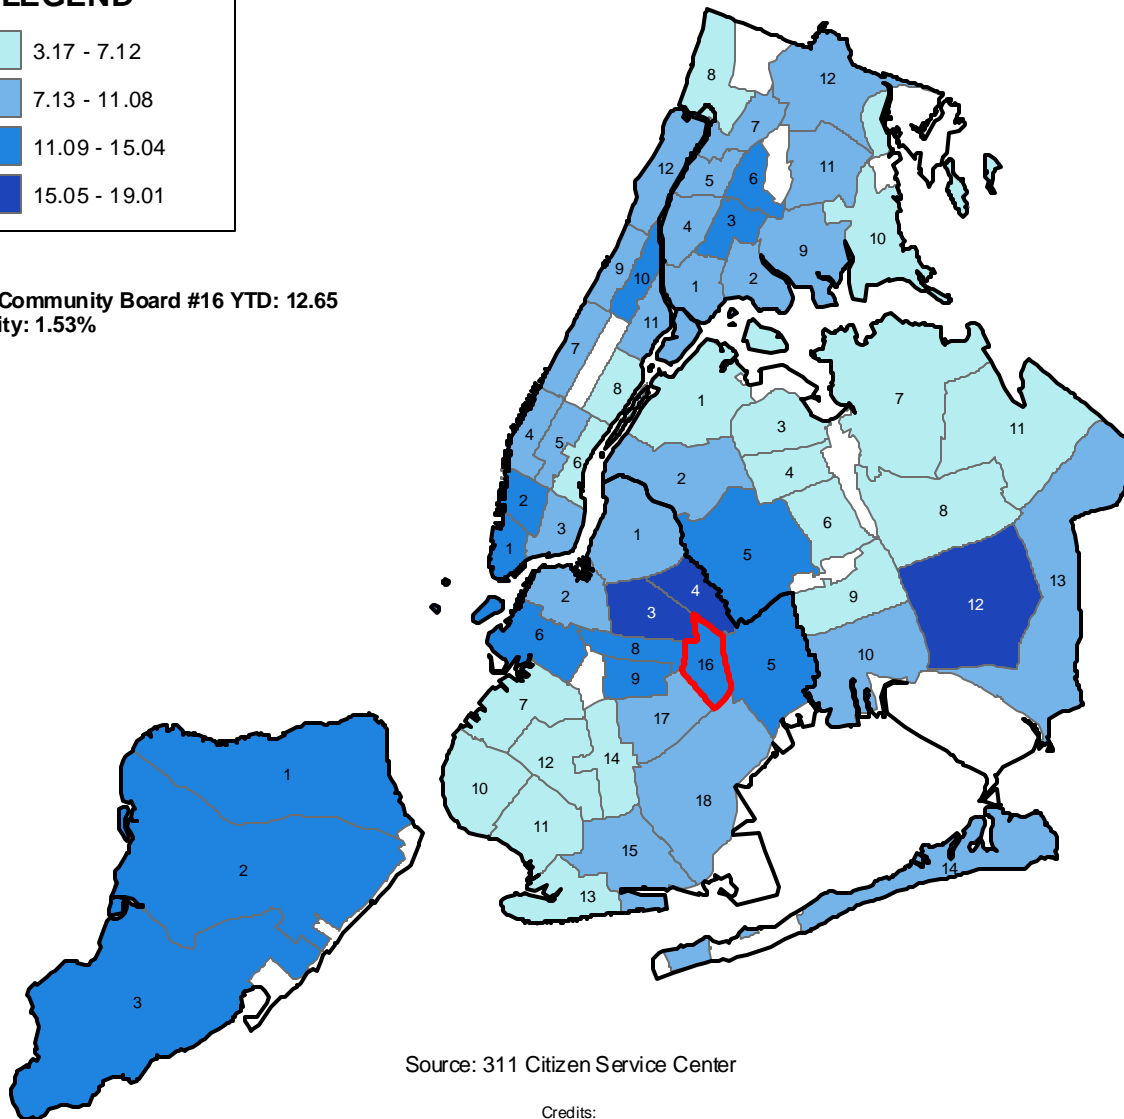

Rodent Complaints (per 10,000 residents) by Community Board Fiscal 2010, September YTD

LEGEND

Brooklyn Community Board #16 YTD: 12.65
% of All City: 1.53%

Source: 311 Citizen Service Center

Credits:
 NYC base map provided by the Department of Information Technology and Telecommunications GIS Utility.
 Map compiled by PlanGraphics, Inc.