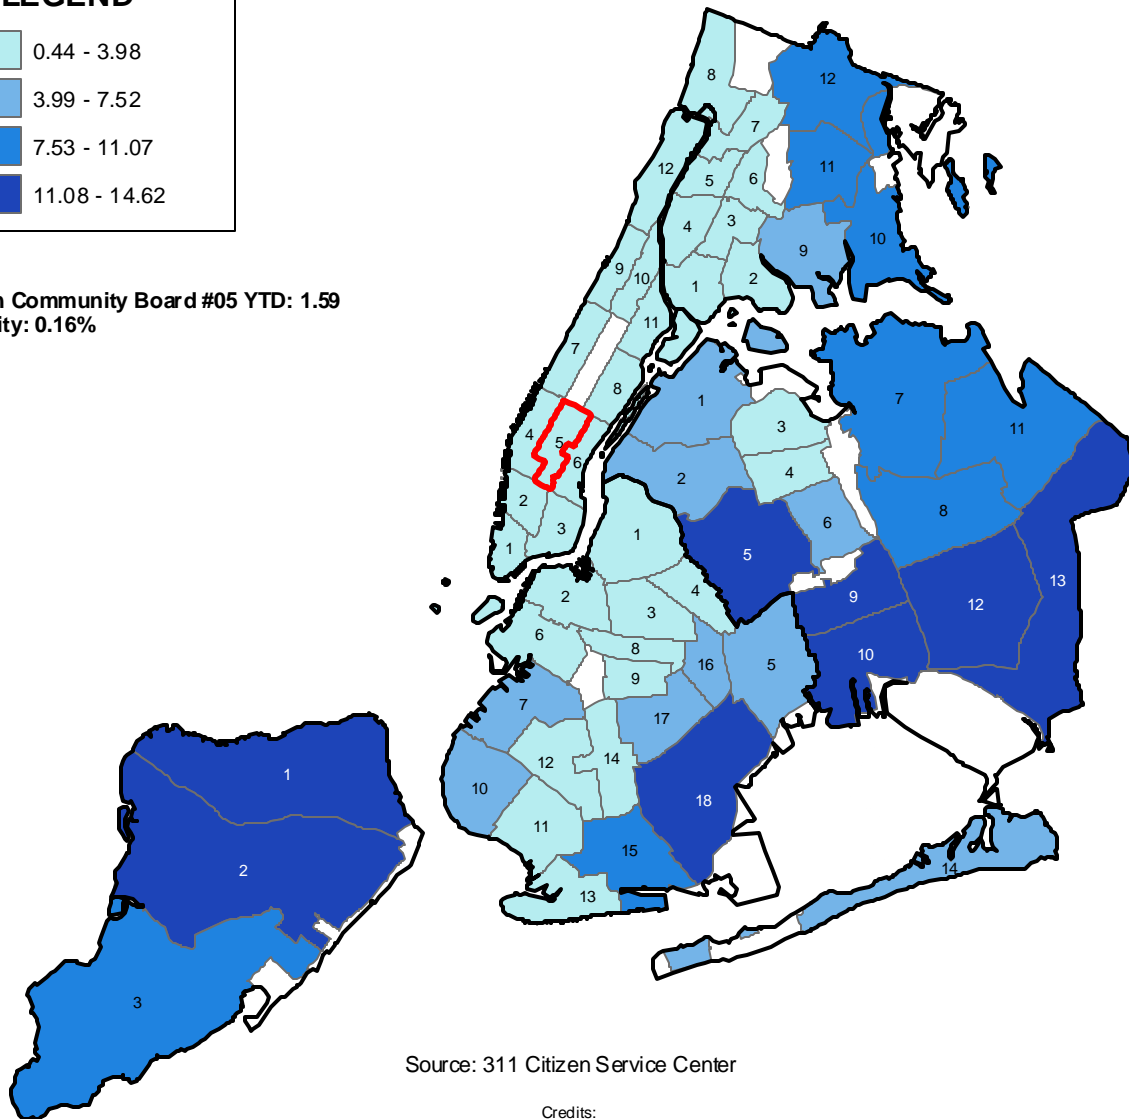

Complaints Regarding Derelict Vehicles (per 10,000 residents) by Community Board Fiscal 2010, September YTD

LEGEND

Manhattan Community Board #05 YTD: 1.59
% of All City: 0.16%

Source: 311 Citizen Service Center