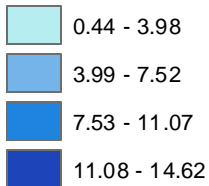

Complaints Regarding Derelict Vehicles (per 10,000 residents) by Community Board Fiscal 2010, September YTD

LEGEND

Manhattan Community Board #05 YTD: 1.59
% of All City: 0.16%

Source: 311 Citizen Service Center