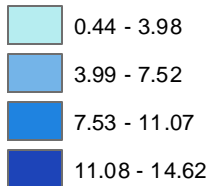

Complaints Regarding Derelict Vehicles (per 10,000 residents) by Community Board Fiscal 2010, September YTD

LEGEND

Manhattan Community Board #08 YTD: 1.11
% of All City: 0.55%

Source: 311 Citizen Service Center