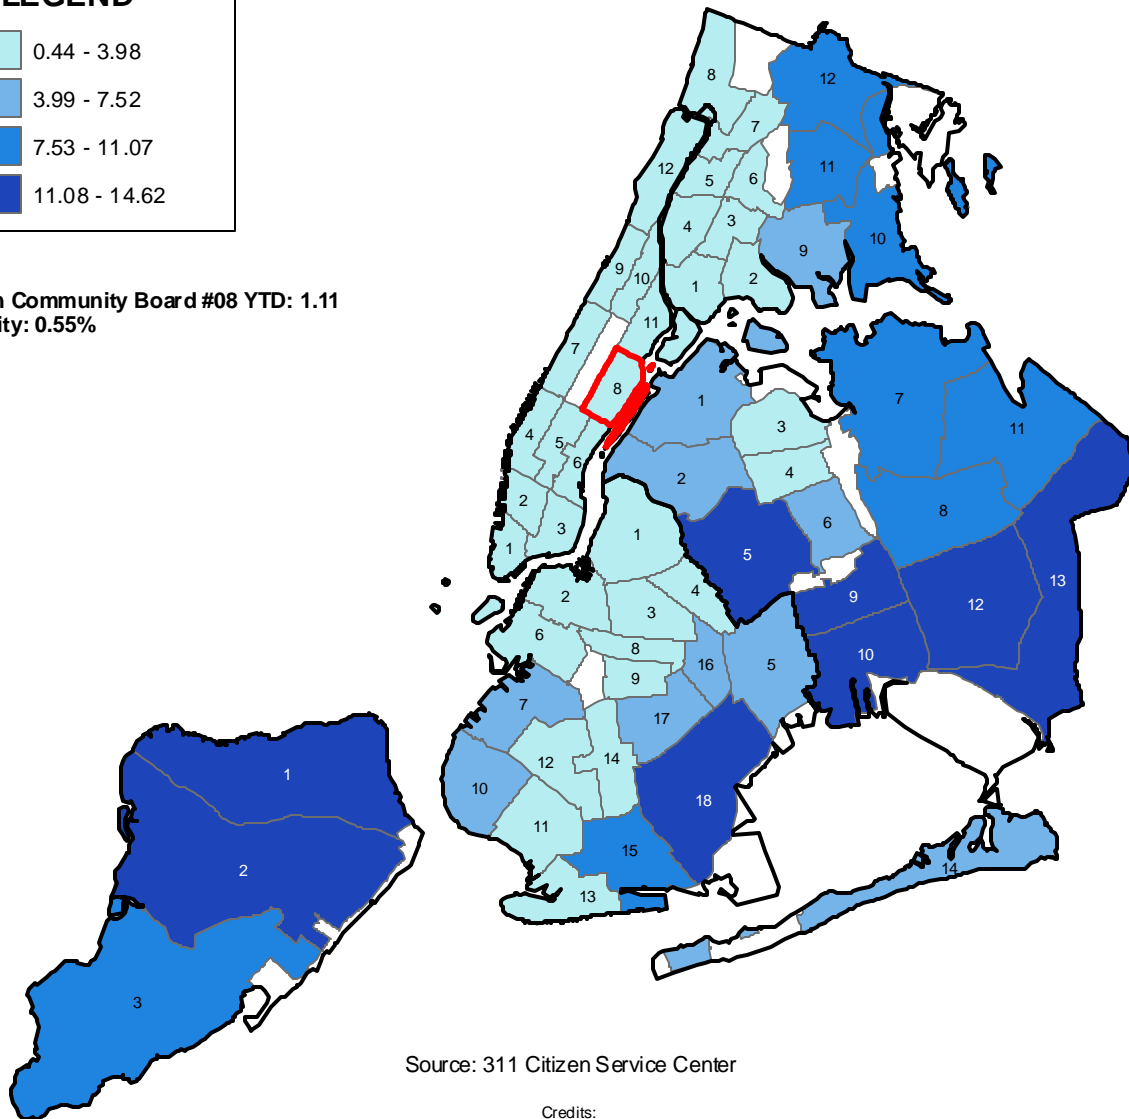

Complaints Regarding Derelict Vehicles (per 10,000 residents) by Community Board Fiscal 2010, September YTD

LEGEND

Manhattan Community Board #08 YTD: 1.11
% of All City: 0.55%

Source: 311 Citizen Service Center