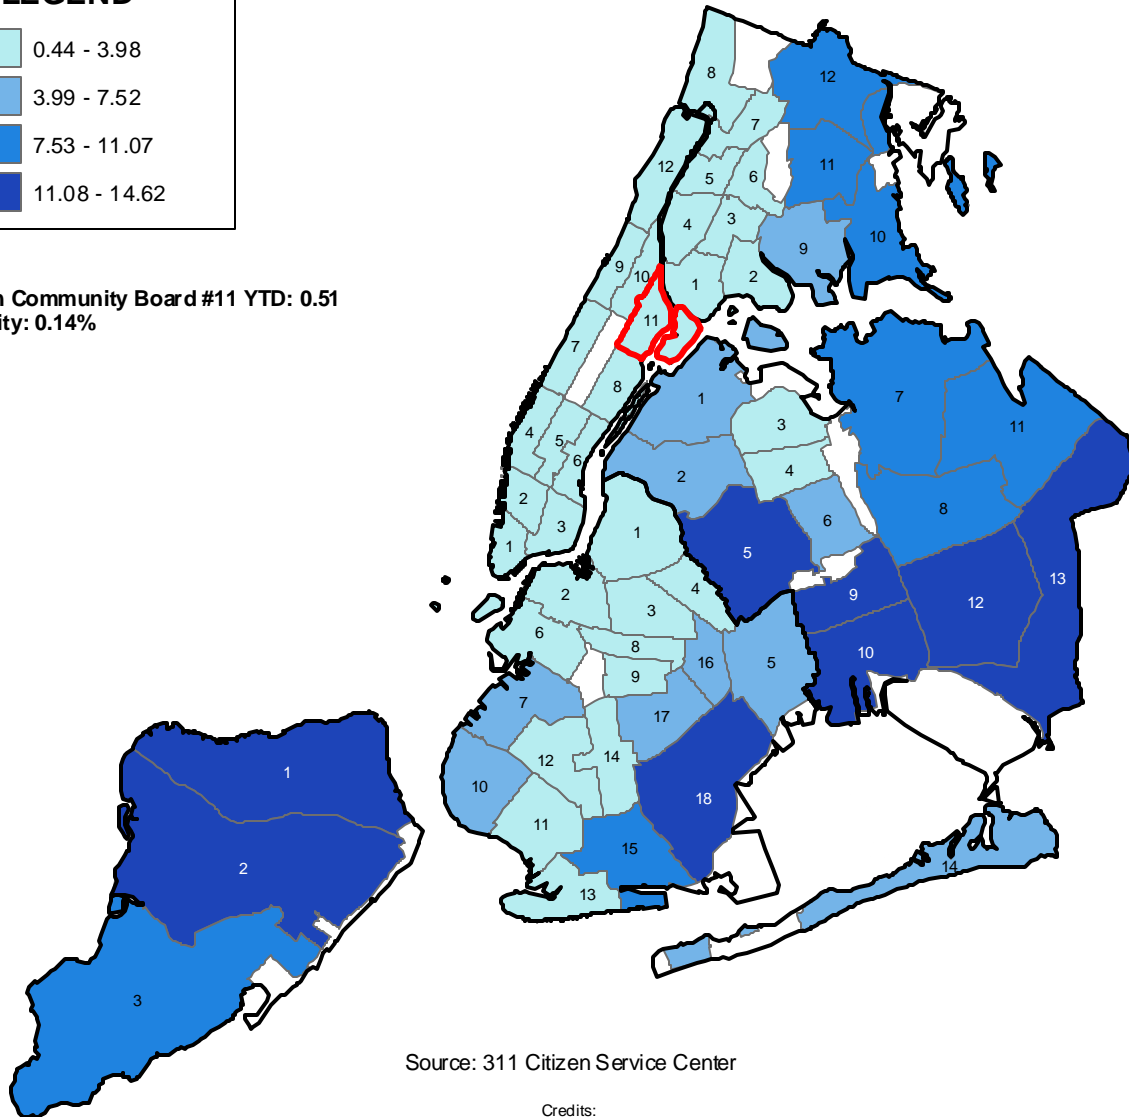

## LEGEND

Manhattan Community Board #11 YTD: 0.51  
% of All City: 0.14%

Source: 311 Citizen Service Center

Credits:  
NYC base map provided by the Department of Information Technology and Telecommunications GIS Utility.  
Map compiled by PlanGraphics, Inc.