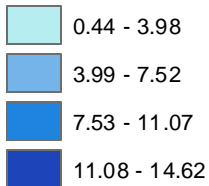

# Complaints Regarding Derelict Vehicles (per 10,000 residents) by Community Board Fiscal 2010, September YTD

## LEGEND

Manhattan Community Board #11 YTD: 0.51  
% of All City: 0.14%

Source: 311 Citizen Service Center

Credits:  
NYC base map provided by the Department of Information Technology and Telecommunications GIS Utility.  
Map compiled by PlanGraphics, Inc.